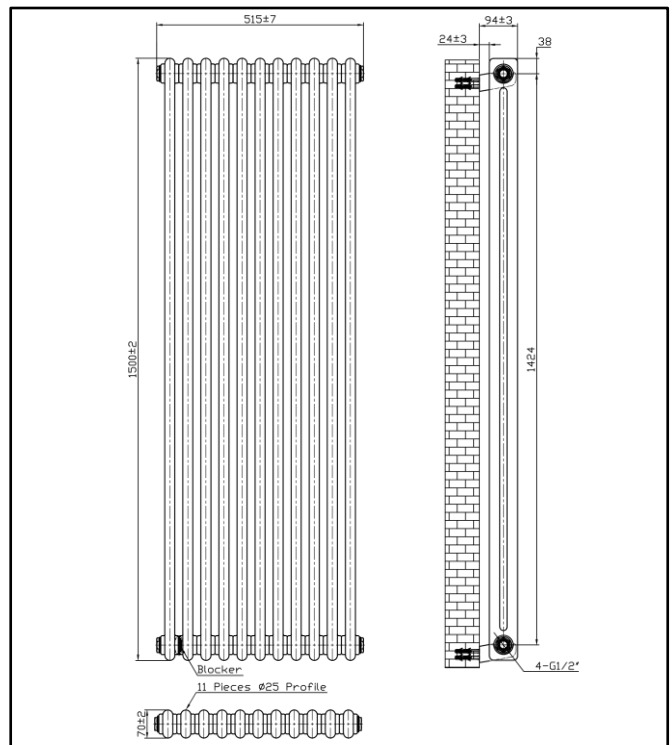

PRODUCT DATA SHEET

Column Designer Radiator 2 col 1500 x 515mm 11 Section White

Product Code: COL-2-150-52-W

SCUDO
BEAUTIFUL BATHROOMS

0330 124 7290

sales@scudo.co.uk www.scudo.co.uk

Scudo is the trading name of Harrison Bathrooms Ltd. Whilst we endeavor to ensure that the product information is accurate, we accept no liability for any information given. All images are for illustration purposes only. Product images and specification are subject to change. Measurements are in millimeters and are nominal.

Product Name	COL-2-150-52-W
Product Description	Column Designer Radiator 2 col 1500 x 515mm 11 sections white
Product Transportation	
Barcode	5060766129884
Country of origin	CN
Commodity code	7322190000
Product Measurements	
Product Weight (KG)	22.050
Product Width (mm)	425
Product Height (mm)	1500
Product Depth (mm)	70
Primary Packed Measurements	
Packaged Weight	24.21
Packed Length	1580
Packed Width	580
Packed Height	110

General Information	
Construction Material	Mild Steel
Installation type	0
Colour / Finish	Textured White
Heating Attributes	
Bar Arrangement	11
Number of Bars	11
Radiator Diameter (Ø)	70
RAL Finish	9016
Bar Diameter (Ø)	25mm
BTU @ 50°C	4595
Thermal Output @ 50°C (WATT's)	1347
Element installation compatible	NO
Water Content Volume	0
Max Projection (mm)	0
Selected element must not exceed the maximum BTU / Watt output of the product Seek advice from a competent installer	
First Fix Dimensions	
Pipe Centers C1 (mm)	515 +RV
Pipe Centers C2 (mm)	59 +/-3