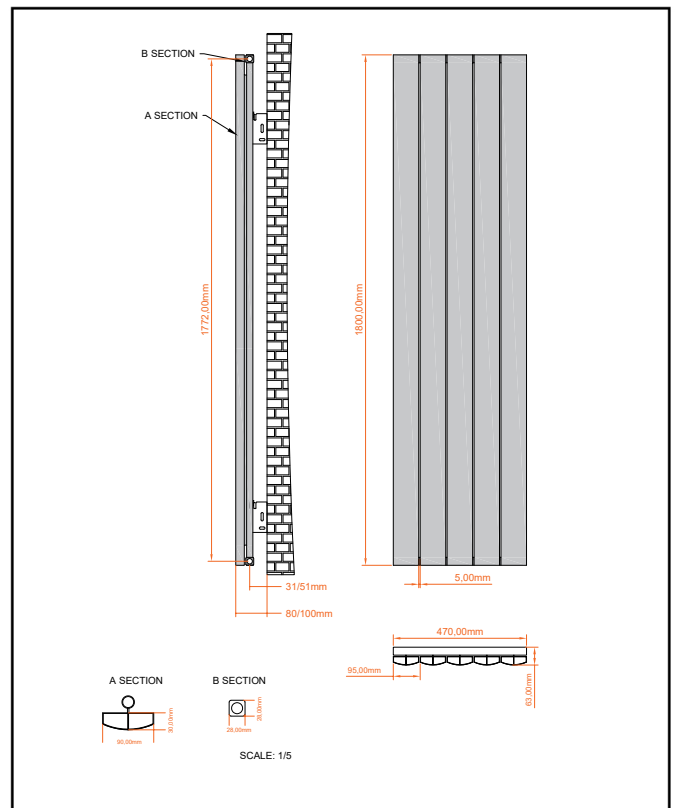

PRODUCT DATA SHEET

Korali Aluminium Radiator Carbon Anthracite 1800x470

Product Code: KORVERT-1800-470-A

SCUDO
BEAUTIFUL BATHROOMS

0330 124 7290

sales@scudo.co.uk - www.scudo.co.uk

Scudo is the trading name of Harrison Bathrooms Ltd. Whilst we endeavour to ensure that the product information is accurate we accept no liability for any information given. All images are for illustration purposes only. Product images and specification are subject to change. Measurements are in millimetres and are nominal.

Product Name	KORVERT-1800-470-A
Product Description	Korali Aluminium Radiator Carbon Anthracite
Product Transportation	
Barcode	5060964930824
Country of origin	CN
Commodity code	7322190000
Product Measurements	
Product Weight (KG)	11.65
Product Width (mm)	470
Product Height (mm)	1800
Product Depth (mm)	63
Primary Packed Measurements	
Packaged Weight	12.8
Packed Length	90
Packed Width	525
Packed Height	1920

General Information	
Construction Material	Aluminium
Installation type	Wall Mounted
Colour / Finish	Carbon Anthracite
Heating Attributes	
Bar Arrangement	5
Number of Bars	5
Radiator Diameter (Ø)	63
RAL Finish	7946
Bar Diameter (Ø)	90x30
BTU @ 50°C	1452
Thermal Output @ 50°C (WATT's)	1452
Element installation compatible	No
Water Content Volume	2.9
Max Projection (mm)	80-100
Selected element must not exceed the maximum BTU / Watt out put of the product Seek advice from a competent installer	
First Fix Dimensions	
Pipe Centres C1 (mm)	470+RV
Pipe Centres C2 (mm)	31-51