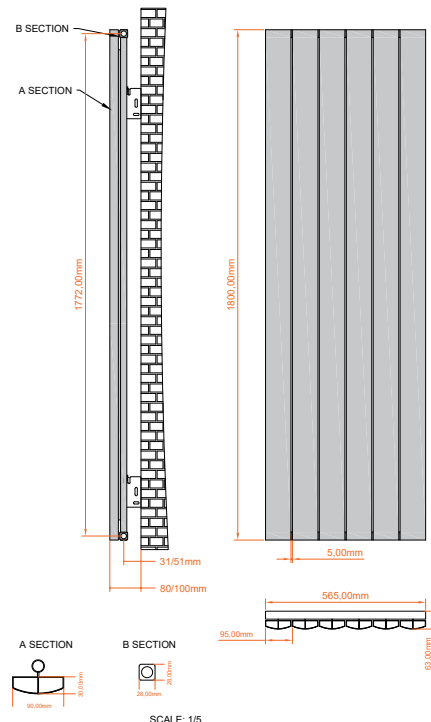

PRODUCT DATA SHEET

Korali Aluminium Radiator Carbon Anthracite 1800x565

Product Code: KORVERT-1800-565-A

SCUDO
BEAUTIFUL BATHROOMS

0330 124 7290

sales@scudo.co.uk - www.scudo.co.uk

Scudo is the trading name of Harrison Bathrooms Ltd. Whilst we endeavour to ensure that the product information is accurate we accept no liability for any information given. All images are for illustration purposes only. Product images and specification are subject to change. Measurements are in millimetres and are nominal.

Product Name	KORVERT-1800-565-A
Product Description	Korali Aluminium Radiator Carbon Anthracite
Product Transportation	
Barcode	5060964930831
Country of origin	CN
Commodity code	7322190000
Product Measurements	
Product Weight (KG)	13.55
Product Width (mm)	565
Product Height (mm)	1800
Product Depth (mm)	63
Primary Packed Measurements	
Packaged Weight	14.7
Packed Length	90
Packed Width	620
Packed Height	1920

General Information	
Construction Material	Aluminium
Installation type	Wall Mounted
Colour / Finish	Carbon Anthracite
Heating Attributes	
Bar Arrangement	6
Number of Bars	6
Radiator Diameter (Ø)	63
RAL Finish	7946
Bar Diameter (Ø)	90x30
BTU @ 50°C	1742
Thermal Output @ 50°C (WATT's)	1742
Element installation compatible	No
Water Content Volume	3.5
Max Projection (mm)	80-100
Selected element must not exceed the maximum BTU / Watt out put of the product Seek advice from a competent installer	
First Fix Dimensions	
Pipe Centres C1 (mm)	565+RV
Pipe Centres C2 (mm)	31-51