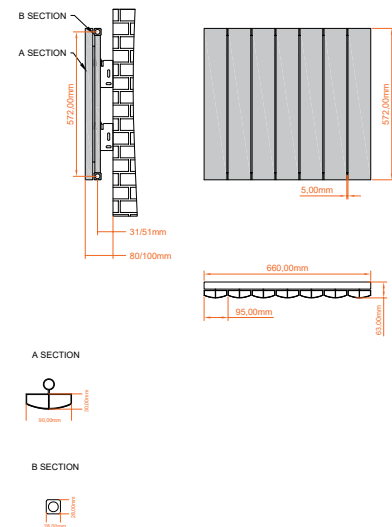

Product Name	KORHORI-600-660-A
Product Description	Korali Aluminium Radiator Carbon Anthracite
<b>Product Transportation</b>	
Barcode	5060964930879
Country of origin	CN
Commodity code	7322190000
<b>Product Measurements</b>	
Product Weight (KG)	6.15
Product Width (mm)	660
Product Height (mm)	600
Product Depth (mm)	63
<b>Primary Packed Measurements</b>	
Packaged Weight	7.3
Packed Length	85
Packed Width	510
Packed Height	720

<b>General Information</b>	
Construction Material	Aluminium
Installation type	Wall Mounted
Colour / Finish	Textured Carbon Anthracite
<b>Heating Attributes</b>	
Bar Arrangement	7
Number of Bars	7
Radiator Diameter (Ø)	20
RAL Finish	7946
Bar Diameter (Ø)	90x30
BTU @ 50°C	789
Thermal Output @ 50°C (WATT's)	789
Element installation compatible	No
Water Content Volume	1.5
Max Projection (mm)	80-100
Selected element must not exceed the maximum BTU / Watt out put of the product Seek advice from a competent installer	
<b>First Fix Dimensions</b>	
Pipe Centres C1 (mm)	660+RV
Pipe Centres C2 (mm)	31-51

### Dimensions (Measurements in mm)