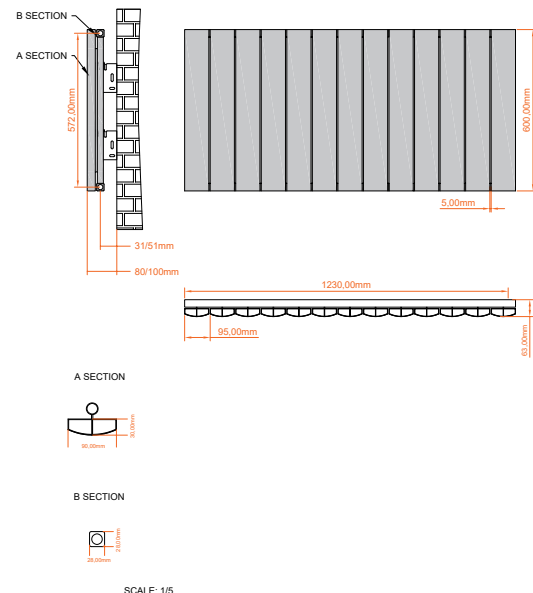

PRODUCT DATA SHEET

Korali Aluminium Radiator Carbon Anthracite 600x1230

Product Code: KORHORI-600-1230-A

SCUDO
BEAUTIFUL BATHROOMS

0330 124 7290

sales@scudo.co.uk - www.scudo.co.uk

Scudo is the trading name of Harrison Bathrooms Ltd. Whilst we endeavour to ensure that the product information is accurate we accept no liability for any information given. All images are for illustration purposes only. Product images and specification are subject to change. Measurements are in millimetres and are nominal.

Product Name	KORHORI-600-1230-A
Product Description	Korali Aluminium Radiator Carbon Anthracite
Product Transportation	
Barcode	5060964930909
Country of origin	CN
Commodity code	7322190000
Product Measurements	
Product Weight (KG)	11.95
Product Width (mm)	1230
Product Height (mm)	600
Product Depth (mm)	63
Primary Packed Measurements	
Packaged Weight	13.1
Packed Length	90
Packed Width	720
Packed Height	1290

General Information	
Construction Material	Aluminium
Installation type	Wall Mounted
Colour / Finish	Carbon Anthracite
Heating Attributes	
Bar Arrangement	13
Number of Bars	13
Radiator Diameter (Ø)	63
RAL Finish	7946
Bar Diameter (Ø)	90x30
BTU @ 50°C	1465
Thermal Output @ 50°C (WATT's)	1465
Element installation compatible	No
Water Content Volume	-
Max Projection (mm)	80-100
Selected element must not exceed the maximum BTU / Watt out put of the product Seek advice from a competent installer	
First Fix Dimensions	
Pipe Centres C1 (mm)	1230+RV
Pipe Centres C2 (mm)	31-51