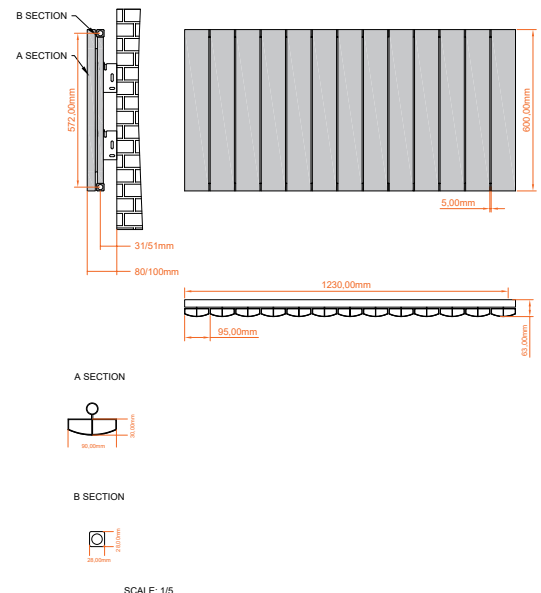

PRODUCT DATA SHEET

Korali Aluminium Radiator White 600x1230

Product Code: KORHORI-600-1230-W

SCUDO
BEAUTIFUL BATHROOMS

0330 124 7290

sales@scudo.co.uk - www.scudo.co.uk

Scudo is the trading name of Harrison Bathrooms Ltd. Whilst we endeavour to ensure that the product information is accurate we accept no liability for any information given. All images are for illustration purposes only. Product images and specification are subject to change. Measurements are in millimetres and are nominal.

Product Name	KORHORI-600-1230-W
Product Description	Korali Aluminium Radiator White
Product Transportation	
Barcode	5060964930862
Country of origin	CN
Commodity code	7322190000
Product Measurements	
Product Weight (KG)	11.95
Product Width (mm)	1230
Product Height (mm)	600
Product Depth (mm)	63
Primary Packed Measurements	
Packaged Weight	13.1
Packed Length	90
Packed Width	720
Packed Height	1290

General Information	
Construction Material	Aluminium
Installation type	Wall Mounted
Colour / Finish	White
Heating Attributes	
Bar Arrangement	13
Number of Bars	13
Radiator Diameter (Ø)	63
RAL Finish	9016
Bar Diameter (Ø)	90x30
BTU @ 50°C	1465
Thermal Output @ 50°C (WATT's)	1465
Element installation compatible	No
Water Content Volume	-
Max Projection (mm)	80-100
Selected element must not exceed the maximum BTU / Watt out put of the product Seek advice from a competent installer	
First Fix Dimensions	
Pipe Centres C1 (mm)	1230+RV
Pipe Centres C2 (mm)	31-51