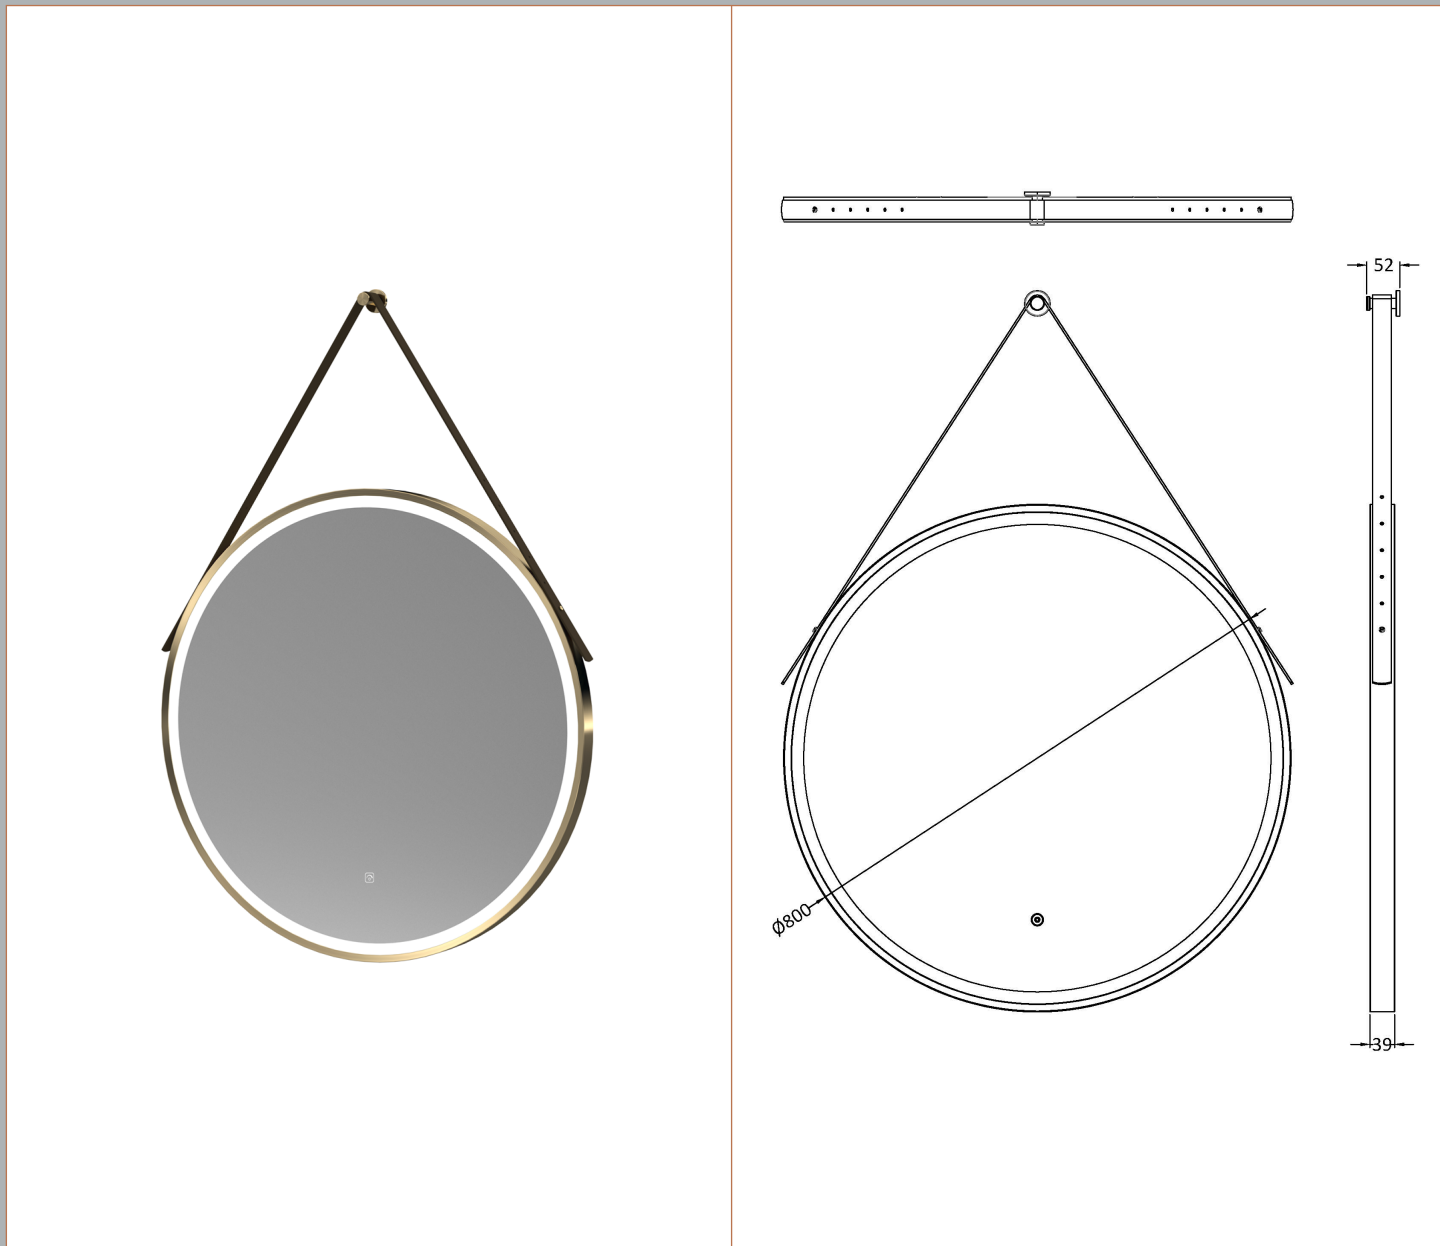

Sales Code: LQ722

Description: 800mm Round Illuminated Mirror

### Product Dimensions

Height (mm):	800
Width (mm):	800
Depth (mm):	40
Nett Weight (kg):	10

### Packaging Dimensions

Height (mm):	105
Width (mm):	900
Depth (mm):	900
Gross Weight (kg):	10

### Outer Box Dimensions (If Applicable)

Height (mm):	
Width (mm):	
Depth (mm):	
Gross Weight (kg):	
Barcode:	5056462654379