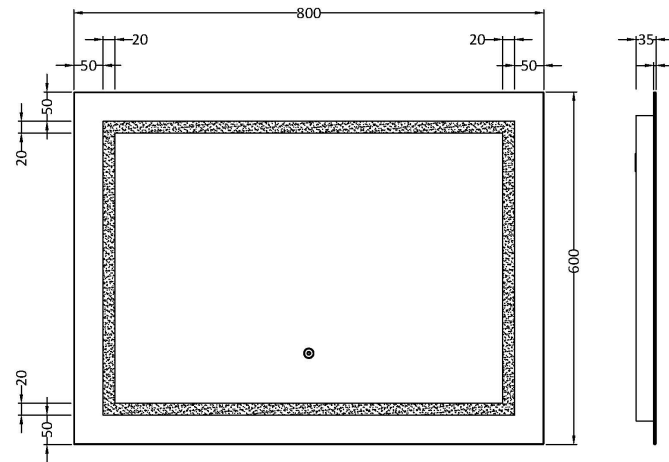

Sales Code: LQ506

Description: 600X800 Led Touch Sensor Mirror

Product Dimensions

Height (mm):	600
Width (mm):	800
Depth (mm):	34
Nett Weight (kg):	5

Packaging Dimensions

Height (mm):	105
Width (mm):	913
Depth (mm):	723
Gross Weight (kg):	7

Packaging Data

Box Colour:	Brown Cardboard Box - Printed
Box Qty:	1
Label Size:	x
Label Colour:	Not Applicable
Label Qty:	

Outer Box Dimensions (If Applicable)

Height (mm):	
Width (mm):	
Depth (mm):	
Gross Weight (kg):	
Barcode:	5056462638591

Product Details

Country of Origin:	China
Fitting Instruction:	No
Certification: CE & UKCA:	Yes
FSC:	No
WEEE:	Yes
RoHS:	Yes
EMC:	Yes
LYD:	Yes
ECOMP:	
ECIRC:	

Product Material:	Aluminium
Colour/Finish:	Glass
No of Shelves:	0
Fixings Included:	Yes
Light Power Source:	Mains Supply
No of Lights:	2
Bulb Type:	Led 6000K
Voltage:	12
Operation Method:	Touch Sensor
Bulb Watt:	21
Product Features:	Demister
Illuminated:	Yes