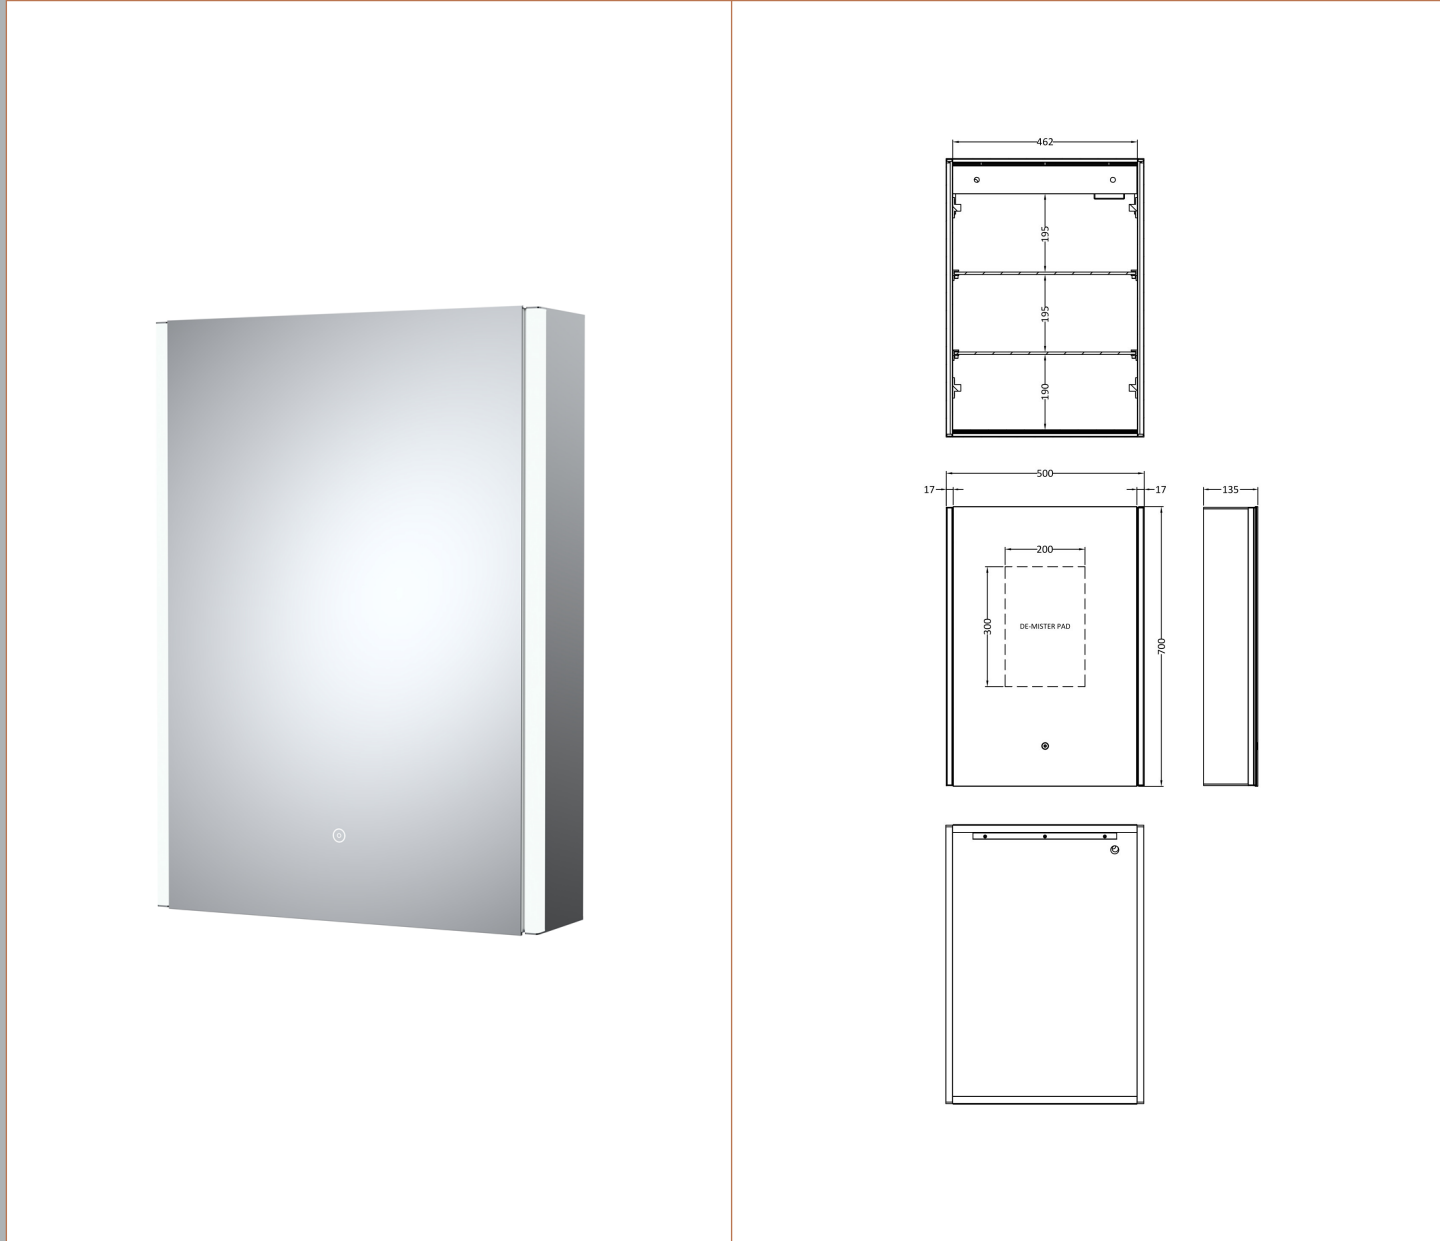

**Sales Code:** LQ093

**Description:** Pavo Led 1 Door Mirror Cabinet 700X500mm

**Product Dimensions**

Height (mm):	700
Width (mm):	500
Depth (mm):	135
Nett Weight (kg):	15.4

**Packaging Dimensions**

Height (mm):	210
Width (mm):	610
Depth (mm):	871
Gross Weight (kg):	15.4

**Packaging Data**

Box Colour:	Brown Cardboard Box
Box Qty:	1
Label Size:	50 x 100
Label Colour:	White Label
Label Qty:	1

**Outer Box Dimensions (If Applicable)**

Height (mm):	875
Width (mm):	605
Depth (mm):	205
Gross Weight (kg):	

Barcode: 5055275881125

**Product Details**

Country of Origin:	China		
Fitting Instruction:	No		
Certification: CE & UKCA: Yes	FSC: N/A	WEEE: Yes	RoHS: Yes
EMC: Yes	LYD: Yes	ECOMP:	ECIRC:

Product Material:	Aluminium
Colour/Finish:	Silver Grey
No of Shelves:	2
Fixings Included:	No
Light Power Source:	Mains Supply
No of Lights:	2
Bulb Type:	Led
Voltage:	12
Operation Method:	Touch Sensor
Bulb Watt:	19.6
Product Features:	Shaver Socket, Demister
Illuminated:	Yes