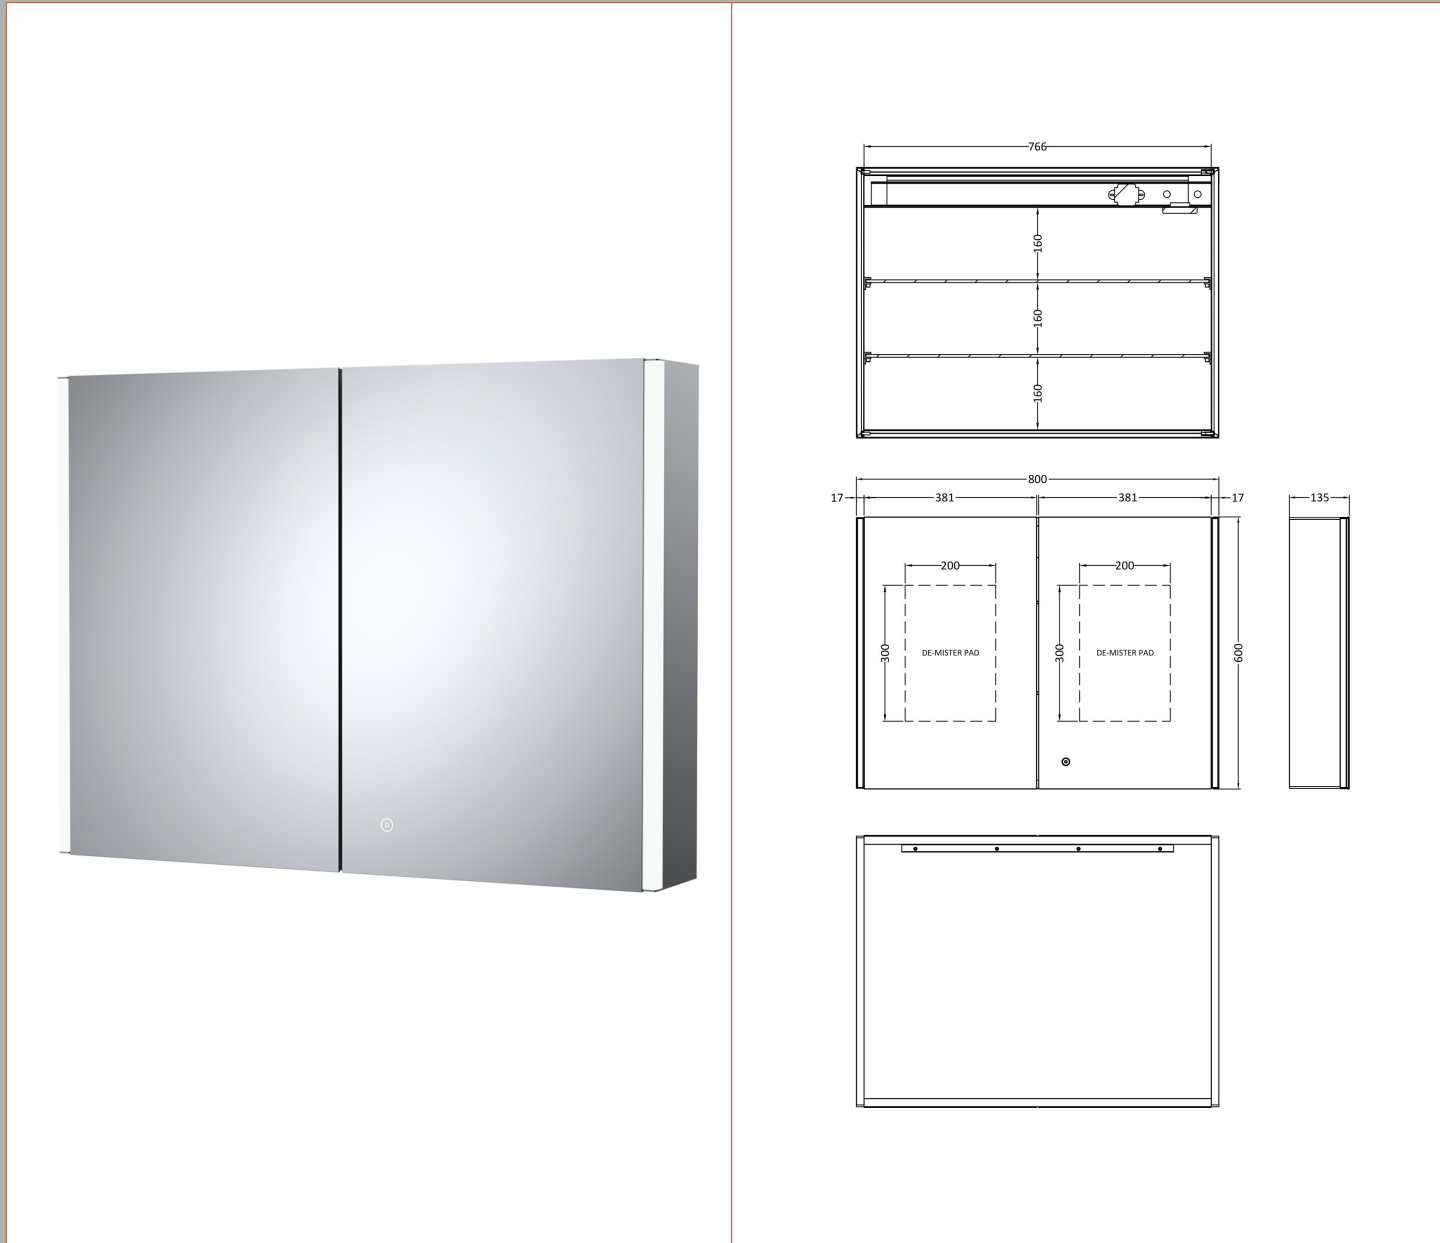

Sales Code: LQ094

Description: Leda Led 2 Door Mirror Cabinet 600X800mm

Product Dimensions

Height (mm):	600
Width (mm):	800
Depth (mm):	135
Nett Weight (kg):	21.5

Packaging Dimensions

Height (mm):	210
Width (mm):	971
Depth (mm):	710
Gross Weight (kg):	22

Packaging Data

Box Colour:	Brown Cardboard Box
Box Qty:	1
Label Size:	50 x 100
Label Colour:	White Label
Label Qty:	1

Outer Box Dimensions (If Applicable)

Height (mm):	760
Width (mm):	915
Depth (mm):	205
Gross Weight (kg):	0
Barcode:	5055275881132

Product Details

Country of Origin:	China		
Fitting Instruction:	No		
Certification: CE & UKCA: Yes	FSC: N/A	WEEE: Yes	RoHS: Yes
EMC: Yes	LYD: Yes	ECOMP:	ECIRC:
Product Material:	Aluminium		
Colour/Finish:	Silver Grey		
No of Shelves:	2		
Fixings Included:	No		
Light Power Source:	Mains Supply		
No of Lights:	2		
Bulb Type:	Led		
Voltage:	12		
Operation Method:	Touch Sensor		
Bulb Watt:	16.8		
Product Features:	Shaver Socket, Demister		
Illuminated:	Yes		