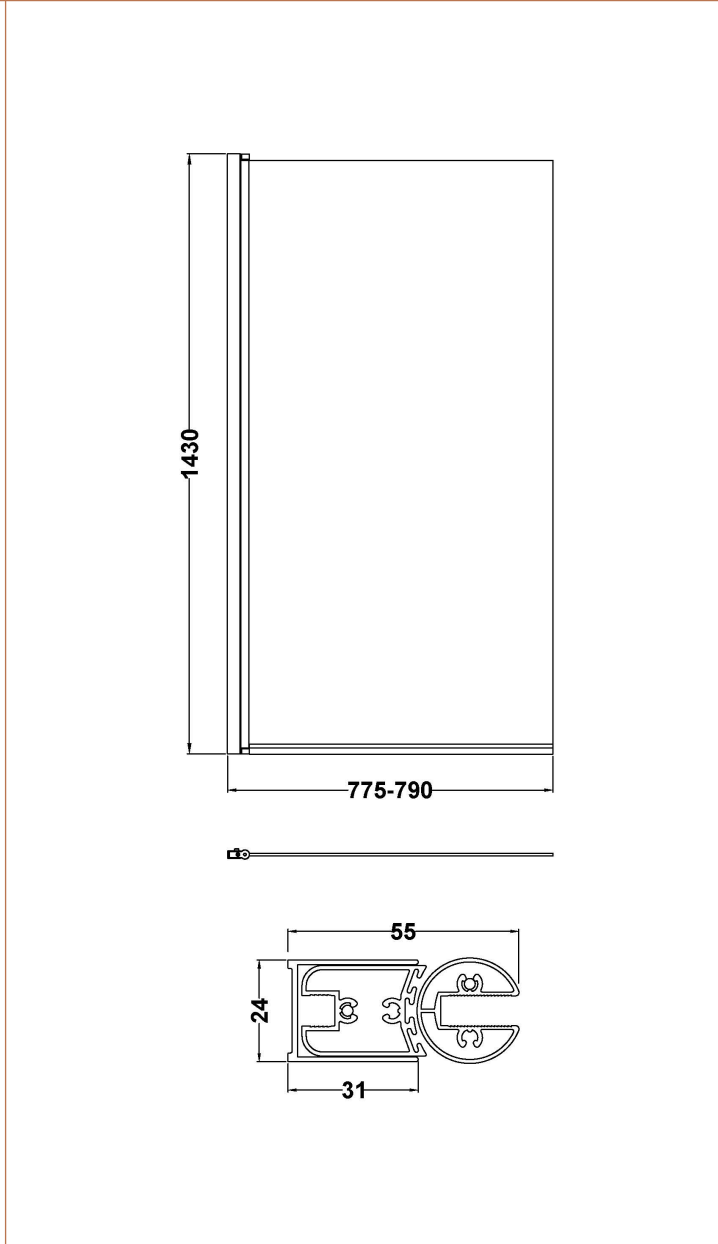

Sales Code: NSSQ8

Description: Square Bath Screen (6)

Product Dimensions

Height (mm):	1430
Width (mm):	785
Depth (mm):	38
Nett Weight (kg):	17

Packaging Dimensions

Height (mm):	50
Width (mm):	800
Length (mm):	1440
Gross Weight (kg):	17.4

Packaging Data

Box Colour:	Brown Cardboard Box - Printed
Box Qty:	1
Label Size:	x
Label Colour:	Not Applicable
Label Qty:	0

Outer Box Dimensions (If Applicable)

Height (mm):	
Width (mm):	
Depth (mm):	
Length (mm):	
Gross Weight (kg):	
Barcode:	5056678409985

Product Details

Country of Origin:	China
Fitting Instruction:	No
CE & UKCA:	Yes
Profile Material:	Aluminium
Profile Finish:	Brushed Brass
Adjustments (mm):	775mm-790mm
Entry Width (mm):	
Swing In Dim (mm):	700 mm
Swing Out Dim (mm):	700 mm
Radius (mm):	Not Applicable
Glass Thickness (mm):	6
Easy Fit:	No
Easy Clean:	No
Handle Style:	Not Applicable
Handle Material:	Not Applicable
Enclosure Design:	Frameless
Wheel Type:	Not Applicable
Support Bar Included:	Support Bar Not Included
Extras:	None