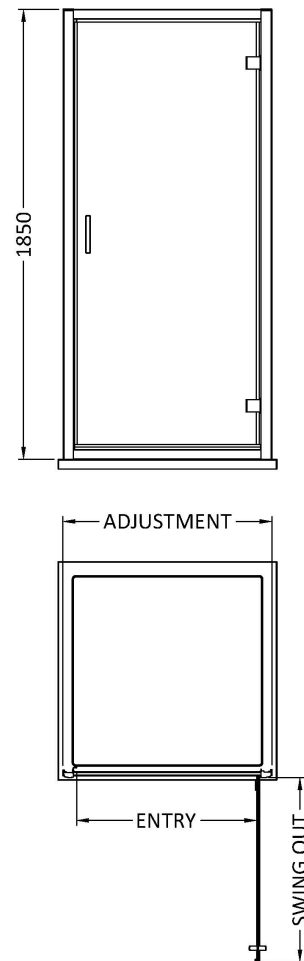

Sales Code: SQHD76BB

Description: Hinge Door 760X1850

Product Dimensions

Height (mm):	1850
Width (mm):	750
Depth (mm):	44
Nett Weight (kg):	26.8

Packaging Dimensions

Height (mm):	62
Width (mm):	770
Length (mm):	1912
Gross Weight (kg):	27.8

Packaging Data

Box Colour:	Brown Cardboard Box - Printed
Box Qty:	1
Label Size:	100 x 50
Label Colour:	Not Applicable
Label Qty:	0

Outer Box Dimensions (If Applicable)

Height (mm):	
Width (mm):	
Depth (mm):	
Length (mm):	
Gross Weight (kg):	
Barcode:	5056678410332

Product Details

Country of Origin:	China
Fitting Instruction:	No
CE & UKCA:	Yes
Profile Material:	Aluminium
Profile Finish:	Brushed Brass
Adjustments (mm):	720mm-755mm
Entry Width (mm):	580mm
Swing In Dim (mm):	N/A
Swing Out Dim (mm):	580mm
Radius (mm):	Not Applicable
Glass Thickness (mm):	6
Easy Fit:	Yes
Easy Clean:	No
Handle Style:	Square T Shape Handle
Handle Material:	Metal
Enclosure Design:	Semi-Frameless
Wheel Type:	Not Applicable
Support Bar Included:	Support Bar Not Included
Extras:	None