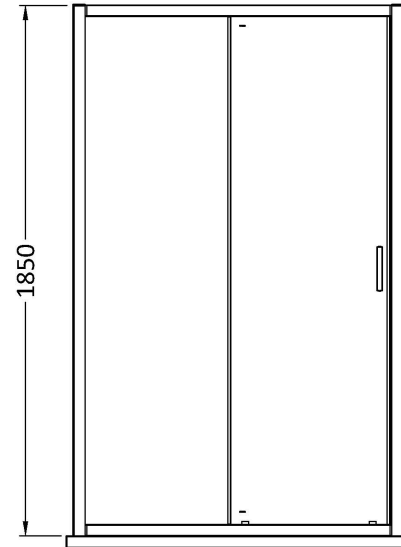

Sales Code: SSQL10BB

Description: 1000X1850mm Sliding Shower Door

Product Dimensions

Height (mm):	1850
Width (mm):	990
Depth (mm):	44
Nett Weight (kg):	30.5

Packaging Dimensions

Height (mm):	1912
Width (mm):	670
Length (mm):	80
Gross Weight (kg):	31

Packaging Data

Box Colour:	Brown Cardboard Box - Printed
Box Qty:	1
Label Size:	100 x 50
Label Colour:	Not Applicable
Label Qty:	0

Outer Box Dimensions (If Applicable)

Height (mm):	
Width (mm):	
Depth (mm):	
Length (mm):	
Gross Weight (kg):	
Barcode:	5056678410257

Product Details

Country of Origin:	China
Fitting Instruction:	No
CE & UKCA:	No
Profile Material:	Aluminium
Profile Finish:	Brushed Brass
Adjustments (mm):	960 - 995mm
Entry Width (mm):	385mm
Swing In Dim (mm):	N/A
Swing Out Dim (mm):	N/A
Radius (mm):	Not Applicable
Glass Thickness (mm):	6
Easy Fit:	Yes
Easy Clean:	No
Handle Style:	Square T Shape Handle
Handle Material:	ABS
Enclosure Design:	Framed
Wheel Type:	Dual, Quick Release
Support Bar Included:	Support Bar Not Included
Extras:	None