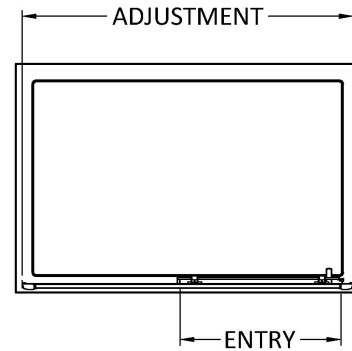

Sales Code: SSQL10BB

Description: 1000X1850mm Sliding Shower Door

Product Dimensions

Height (mm):	1850
Width (mm):	990
Depth (mm):	44
Nett Weight (kg):	30.5

Packaging Dimensions

Height (mm):	1912
Width (mm):	670
Length (mm):	80
Gross Weight (kg):	31

Packaging Data

Box Colour:	Brown Cardboard Box - Printed
Box Qty:	1
Label Size:	100 x 50
Label Colour:	Not Applicable
Label Qty:	0

Outer Box Dimensions (If Applicable)

Height (mm):	
Width (mm):	
Depth (mm):	
Length (mm):	
Gross Weight (kg):	
Barcode:	5056678410257

Product Details

Country of Origin:	China
Fitting Instruction:	No
CE & UKCA:	No
Profile Material:	Aluminium
Profile Finish:	Brushed Brass
Adjustments (mm):	960 - 995mm
Entry Width (mm):	385mm
Swing In Dim (mm):	N/A
Swing Out Dim (mm):	N/A
Radius (mm):	Not Applicable
Glass Thickness (mm):	6
Easy Fit:	Yes
Easy Clean:	No
Handle Style:	Square T Shape Handle
Handle Material:	ABS
Enclosure Design:	Framed
Wheel Type:	Dual, Quick Release
Support Bar Included:	Support Bar Not Included
Extras:	None