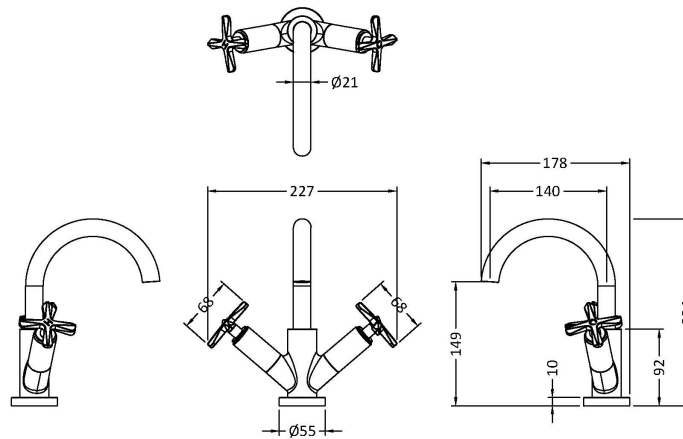

### Product Dimensions

Height (mm):	217
Width (mm):	230
Depth (mm):	175
Length (mm):	
Nett Weight (kg):	2.5

### Packaging Dimensions

Height (mm):	90
Width (mm):	175
Depth (mm):	270
Gross Weight (kg):	2.6

### Outer Box Dimensions (If Applicable)

Height (mm):	410
Width (mm):	557
Depth (mm):	295
Length (mm):	
Gross Weight (kg):	20
Barcode:	5056462699257

### Product Details

Country of Origin:	United Kingdom
Fitting Instruction:	No
Product Material:	Brass
Control Type:	Manual
Waste Included:	Waste Included
Waste Type:	Push Button
WRAS Approval: Yes	Approval No: 2206030
Valve/Cartridge Type:	1/4 Turn Ceramic Disc
Colour/Finish:	Matt Black
Mount Type:	Deck
Operating Pressure (bar):	0.1