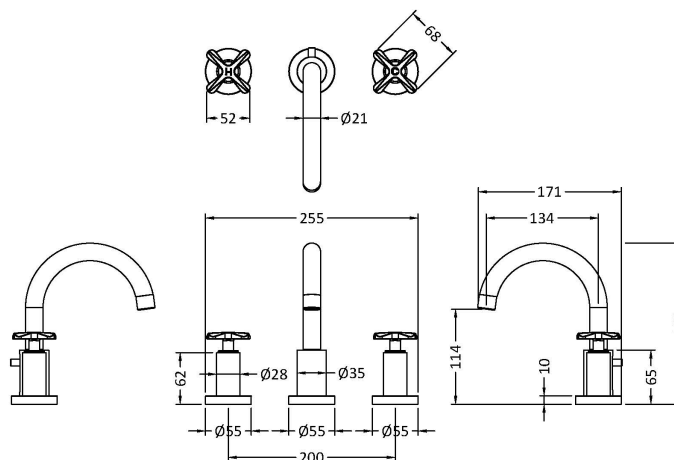

### Product Dimensions

Height (mm):	190
Width (mm):	130
Depth (mm):	175
Length (mm):	
Nett Weight (kg):	3.3

### Packaging Dimensions

Height (mm):	85
Width (mm):	175
Depth (mm):	390
Gross Weight (kg):	3.3

### Outer Box Dimensions (If Applicable)

Height (mm):	500
Width (mm):	500
Depth (mm):	500
Length (mm):	
Gross Weight (kg):	20
Barcode:	5056462699349

### Product Details

Country of Origin:	United Kingdom
Fitting Instruction:	No
Product Material:	Brass
Control Type:	Manual
Waste Included:	Waste Included
Waste Type:	Pop-Up
WRAS Approval: No	Approval No: N/A
Valve/Cartridge Type:	1/4 Turn Ceramic Disc
Colour/Finish:	Chrome
Mount Type:	Deck
Operating Pressure (bar):	0.1