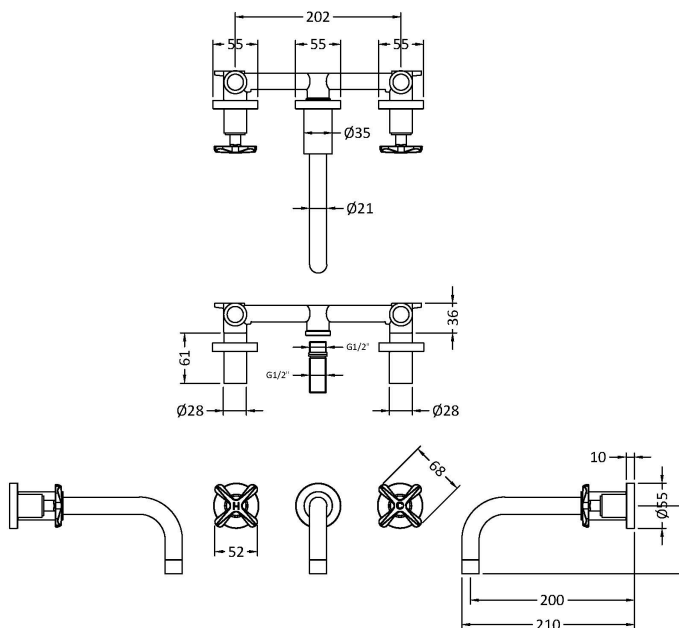

Sales Code: CLX417

Description: Aztec 3Th Wall Mounted Basin Mixer

Product Dimensions

Height (mm):	113
Width (mm):	255
Depth (mm):	220
Length (mm):	
Nett Weight (kg):	2.1

Packaging Dimensions

Height (mm):	140
Width (mm):	180
Depth (mm):	350
Gross Weight (kg):	2.2

Packaging Data

Box Colour:	White Cardboard Box
Box Qty:	1
Label Size:	100 x 50
Label Colour:	White Label
Label Qty:	2

Outer Box Dimensions (If Applicable)

Height (mm):	
Width (mm):	
Depth (mm):	
Length (mm):	
Gross Weight (kg):	18
Barcode:	5056462699264

Product Details

Country of Origin:	United Kingdom
Fitting Instruction:	No
Product Material:	Brass
Control Type:	Manual
Waste Included:	Waste Not Included
Waste Type:	Not Applicable
WRAS Approval: Yes	Approval No: 2204064
Valve/Cartridge Type:	1/4 Turn Ceramic Disc
Colour/Finish:	Matt Black
Mount Type:	Deck
Operating Pressure (bar):	0.1
Flow Rates: (Litres Per Min)	0.1 bar: 5 0.5 bar: 12 1 bar: 16 2 bar: 22 3 bar: 27
Pipe Size:	15 mm (1/2" Bsp)
Pipe Centres:	N/A