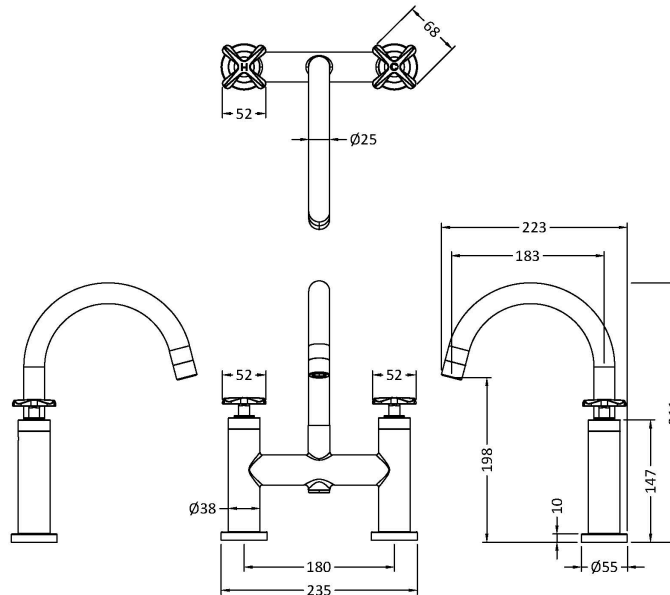

Sales Code: CLX353

Description: Aztec Deck Mounted Bath Filler

Product Dimensions

Height (mm):	319
Width (mm):	230
Depth (mm):	50
Length (mm):	
Nett Weight (kg):	3

Packaging Dimensions

Height (mm):	100
Width (mm):	235
Depth (mm):	265
Gross Weight (kg):	3.1

Packaging Data

Box Colour:	White Cardboard Box
Box Qty:	1
Label Size:	100 x 50
Label Colour:	White Label
Label Qty:	2

Outer Box Dimensions (If Applicable)

Height (mm):	320
Width (mm):	495
Depth (mm):	295
Length (mm):	
Gross Weight (kg):	19
Barcode:	5056462699240

Product Details

Country of Origin:	United Kingdom
Fitting Instruction:	No
Product Material:	Brass
Control Type:	Manual
Waste Included:	Waste Not Included
Waste Type:	Not Applicable
WRAS Approval: Yes	Approval No: 2204060
Valve/Cartridge Type:	1/4 Turn Ceramic Disc
Colour/Finish:	Chrome
Mount Type:	Deck
Operating Pressure (bar):	0.2
Flow Rates: (Litres Per Min)	0.1 bar: 8 0.5 bar: 29 1 bar: 40 2 bar: 48 3 bar: 0
Pipe Size:	22 mm (3/4" Bsp)
Pipe Centres:	180 mm