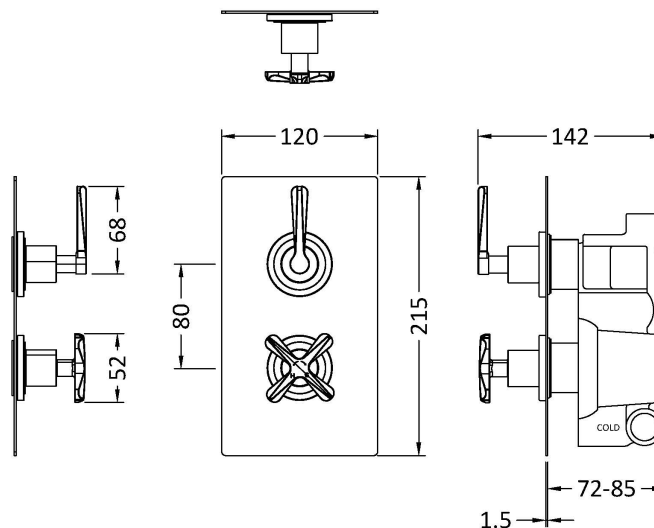

Sales Code: CLL3207

Description: Aztec Twin Conc Thermo Valve Div

Product Dimensions

Length (mm):	
Width (mm):	120
Height (mm):	215
Depth (mm):	138
Nett Weight (kg):	4.51

Packaging Dimensions

Length (mm):	250
Width (mm):	240
Height (mm):	110
Gross Weight (kg):	4.71

Packaging Data

Box Colour:	White Cardboard Box
Box Qty:	1
Label Size:	100 x 50
Label Colour:	White Label
Label Qty:	2

Outer Box Dimensions (If Applicable)

Length (mm):	
Width (mm):	
Height (mm):	
Depth (mm):	
Gross Weight (kg):	28
Barcode:	5056678422717

Product Details

Country of Origin:	United Kingdom
Fitting Instruction:	No
Product Material:	Brass/ABS
Mount Type:	Recessed, Wall
Outlet Elbow Supplied:	No
Easy Clean:	Not Applicable
Head Included:	No
Handset Included:	No
Body Jets Included:	No
No of Body Jets:	Not Applicable
Operating Pressure (bar):	0.5
Valve/Cartridge Type:	1/4 Turn Ceramic Disc
Flow Rates (L/min):	0.1 bar: N/A 0.5 bar: 13 1 bar: 17 2 bar: 24 3 bar: 27
TMV2 Approved:	No Approval No: N/A
TMV3 Approved:	No Approval No: N/A
WRAS Approved:	No Approval No: N/A
Head Function:	Not Applicable
Handset Function:	Not Applicable
Body Jet Info:	Not Applicable
Pipe Size:	15 mm & 22 mm
Pipe Centres:	N/A
Colour/Finish:	Chrome
Hose Included:	Not Applicable
No. of Outlets:	2