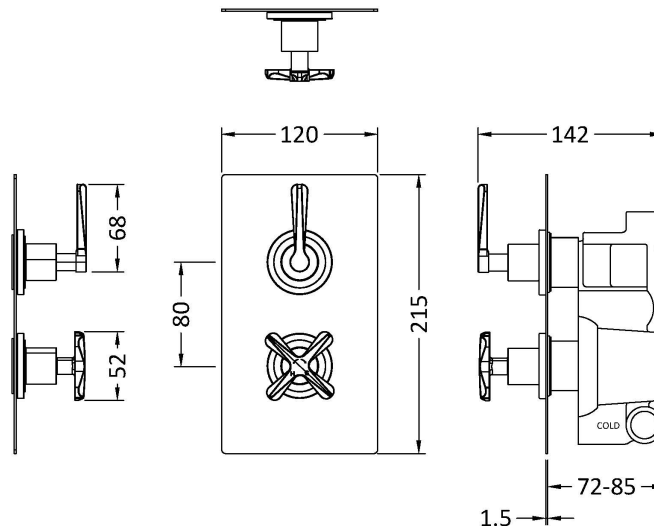

Sales Code: CLL8207

Description: Aztec Twin Conc Thermo Valve Div

Product Dimensions

Length (mm):	
Width (mm):	120
Height (mm):	215
Depth (mm):	138
Nett Weight (kg):	4.51

Packaging Dimensions

Length (mm):	250
Width (mm):	240
Height (mm):	110
Gross Weight (kg):	4.71

Packaging Data

Box Colour:	White Cardboard Box
Box Qty:	1
Label Size:	100 x 50
Label Colour:	White Label
Label Qty:	2

Outer Box Dimensions (If Applicable)

Length (mm):	
Width (mm):	
Height (mm):	
Depth (mm):	
Gross Weight (kg):	28
Barcode:	5056678422724

Product Details

Country of Origin:	United Kingdom
Fitting Instruction:	No
Product Material:	Brass/ABS
Mount Type:	Recessed, Wall
Outlet Elbow Supplied:	No
Easy Clean:	Not Applicable
Head Included:	No
Handset Included:	No
Body Jets Included:	No
No of Body Jets:	Not Applicable
Operating Pressure (bar):	0.5
Valve/Cartridge Type:	1/4 Turn Ceramic Disc
Flow Rates (L/min):	0.1 bar: N/A 0.5 bar: 13 1 bar: 17 2 bar: 24 3 bar: 27
TMV2 Approved:	No Approval No: N/A
TMV3 Approved:	No Approval No: N/A
WRAS Approved:	No Approval No: N/A
Head Function:	Not Applicable
Handset Function:	Not Applicable
Body Jet Info:	Not Applicable
Pipe Size:	15 mm & 22 mm
Pipe Centres:	N/A
Colour/Finish:	Brushed Brass
Hose Included:	Not Applicable
No. of Outlets:	2