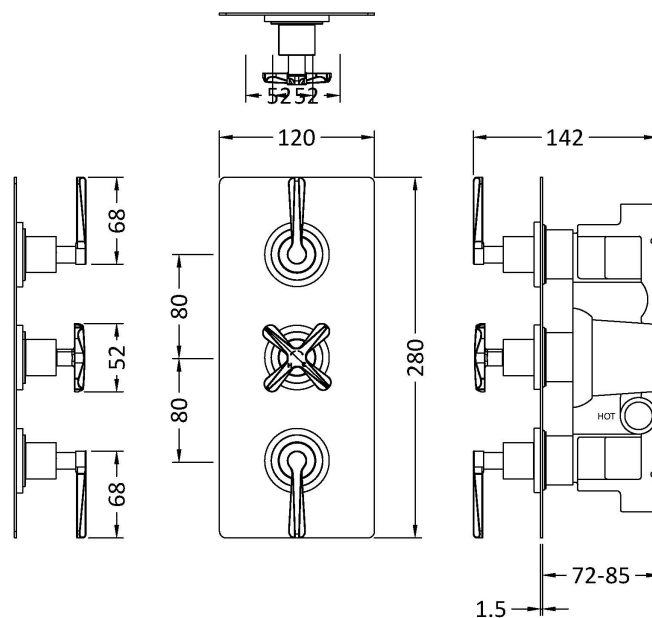

Sales Code: CLL3211

Description: Aztec Triple Conc Thermostatic Valve

Product Dimensions

Length (mm):	
Width (mm):	120
Height (mm):	280
Depth (mm):	136
Nett Weight (kg):	5.12

Packaging Dimensions

Length (mm):	320
Width (mm):	250
Height (mm):	110
Gross Weight (kg):	5.32

Packaging Data

Box Colour:	White Cardboard Box
Box Qty:	1
Label Size:	100 x 50
Label Colour:	White Label
Label Qty:	2

Outer Box Dimensions (If Applicable)

Length (mm):	
Width (mm):	530
Height (mm):	370
Depth (mm):	350
Gross Weight (kg):	24
Barcode:	5056678422748

Product Details

Country of Origin:	United Kingdom
Fitting Instruction:	No
Product Material:	Brass/ABS
Mount Type:	Wall, Recessed
Outlet Elbow Supplied:	No
Easy Clean:	Not Applicable
Head Included:	No
Handset Included:	No
Body Jets Included:	Not Applicable
No of Body Jets:	Not Applicable
Operating Pressure (bar):	0.1
Valve/Cartridge Type:	1/4 Turn Ceramic Disc
Flow Rates (L/min):	0.1 bar: 5.5 0.5 bar: 14 1 bar: 20 2 bar: 29 3 bar: 44
TMV2 Approved:	No Approval No: N/A
TMV3 Approved:	No Approval No: N/A
WRAS Approved:	Yes Approval No: 2204707
Head Function:	Not Applicable
Handset Function:	Not Applicable
Body Jet Info:	Not Applicable
Pipe Size:	15 mm (1/2" Bsp)
Pipe Centres:	N/A
Colour/Finish:	Chrome
Hose Included:	Not Applicable
No. of Outlets:	2