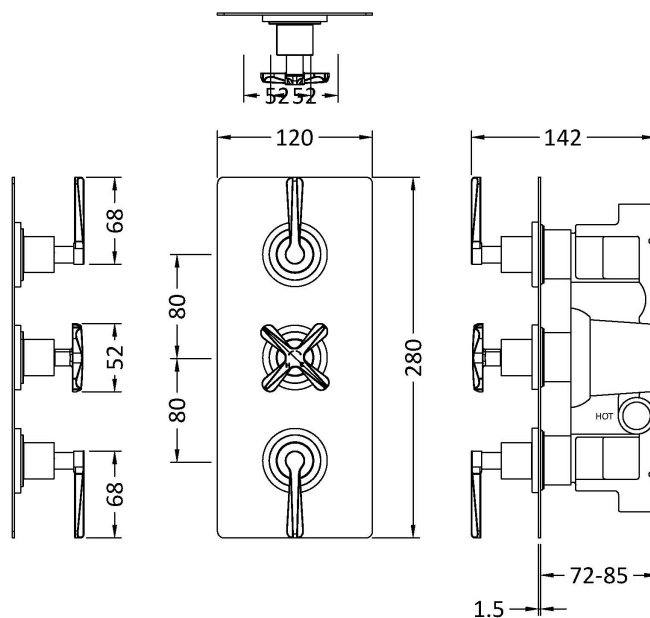

Sales Code: CLL4023

Description: Aztec Triple Conc Valve C/W Diverter

Product Dimensions

Length (mm):	
Width (mm):	120
Height (mm):	280
Depth (mm):	136
Nett Weight (kg):	5.57

Packaging Dimensions

Length (mm):	320
Width (mm):	250
Height (mm):	110
Gross Weight (kg):	5.77

Packaging Data

Box Colour:	White Cardboard Box
Box Qty:	1
Label Size:	100 x 50
Label Colour:	White Label
Label Qty:	2

Outer Box Dimensions (If Applicable)

Length (mm):	
Width (mm):	530
Height (mm):	430
Depth (mm):	345
Gross Weight (kg):	24
Barcode:	5056678422793

Product Details

Country of Origin:	United Kingdom
Fitting Instruction:	No
Product Material:	Brass/ABS
Mount Type:	Wall, Recessed
Outlet Elbow Supplied:	No
Easy Clean:	Not Applicable
Head Included:	No
Handset Included:	No
Body Jets Included:	No
No of Body Jets:	Not Applicable
Operating Pressure (bar):	0.5
Valve/Cartridge Type:	1/4 Turn Ceramic Disc
Flow Rates (L/min):	0.1 bar: N/A 0.5 bar: 13 1 bar: 17 2 bar: 24 3 bar: 27
TMV2 Approved:	No Approval No: N/A
TMV3 Approved:	No Approval No: N/A
WRAS Approved:	No Approval No: N/A
Head Function:	Not Applicable
Handset Function:	Not Applicable
Body Jet Info:	Not Applicable
Pipe Size:	15 mm & 22 mm
Pipe Centres:	N/A
Colour/Finish:	Matt Black
Hose Included:	Not Applicable
No. of Outlets:	3