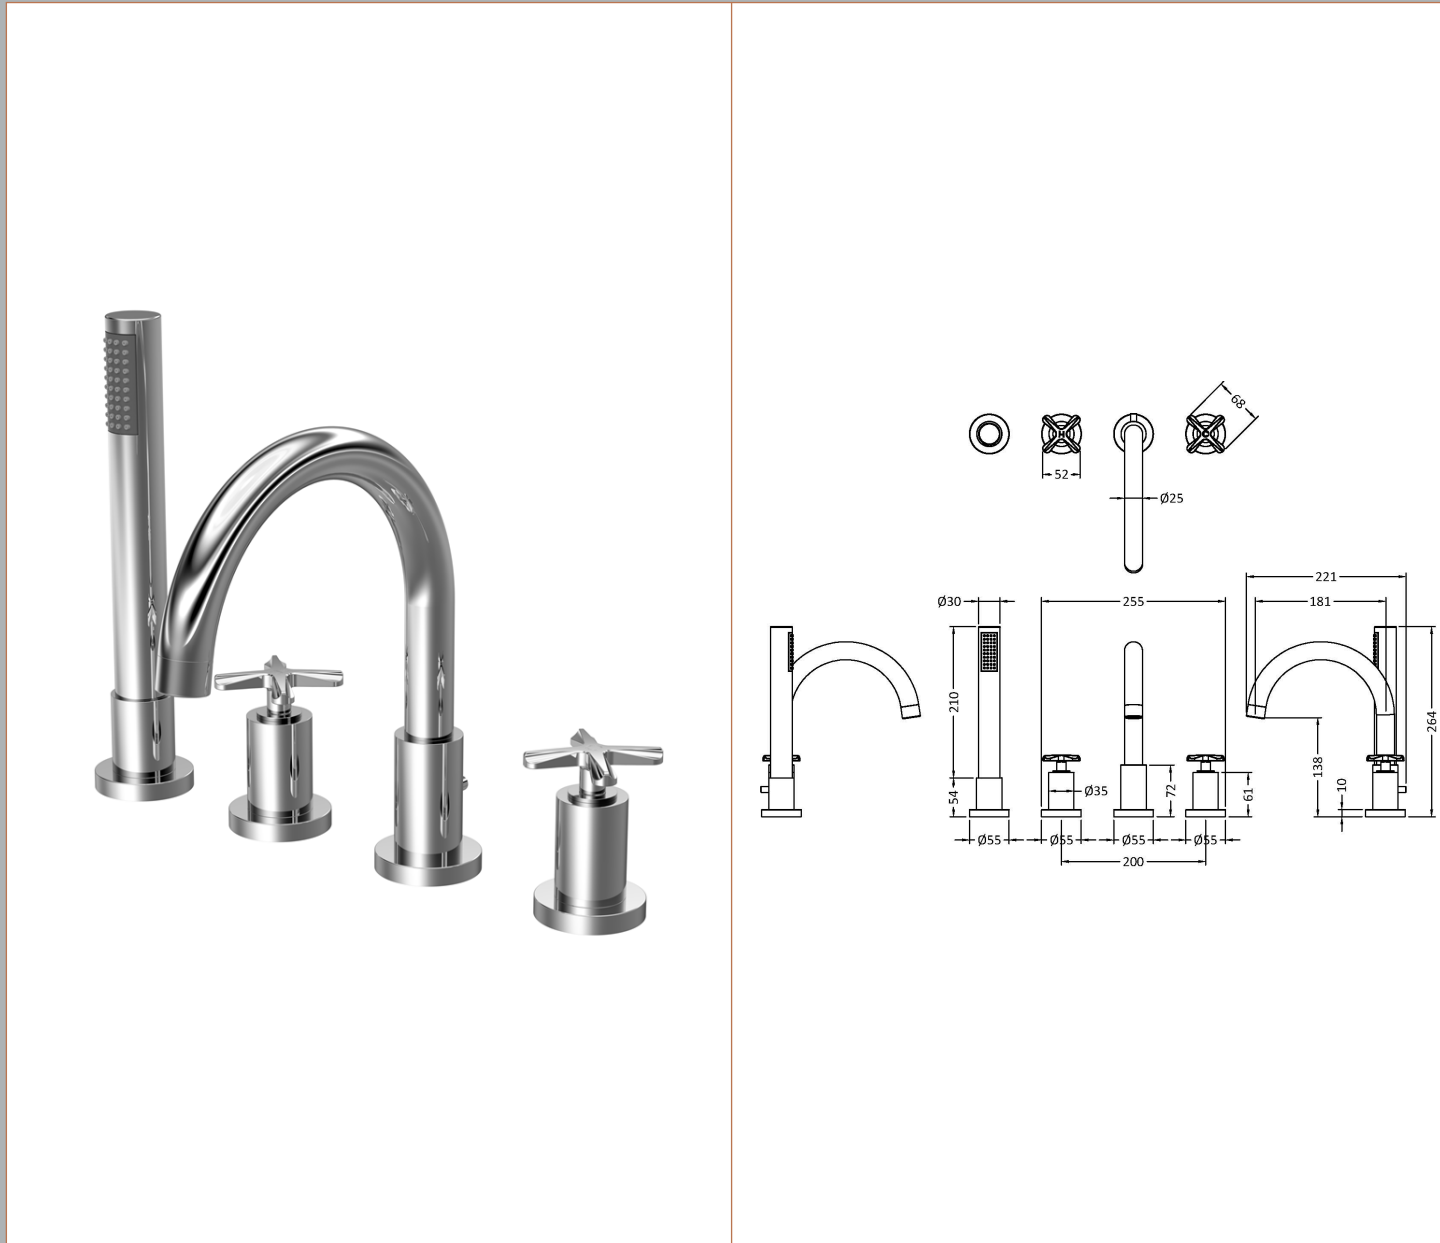

Sales Code: CLX334S

Description: Aztec 4 Tap Hole Bath Mixer

### Product Dimensions

Height (mm):	
Width (mm):	
Depth (mm):	
Length (mm):	
Nett Weight (kg):	6

### Packaging Dimensions

Height (mm):	250
Width (mm):	290
Depth (mm):	330
Gross Weight (kg):	6

### Outer Box Dimensions (If Applicable)

Height (mm):	
Width (mm):	
Depth (mm):	
Length (mm):	
Gross Weight (kg):	
Barcode:	5056678414019