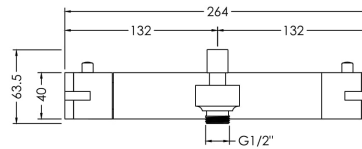

Sales Code: BIN005

Description: Binsey W/M Thermostatic Bsm

Product Dimensions

Height (mm):	50
Width (mm):	264
Depth (mm):	159
Length (mm):	
Nett Weight (kg):	1.98

Packaging Dimensions

Height (mm):	155
Width (mm):	235
Depth (mm):	335
Gross Weight (kg):	1.98

Packaging Data

Box Colour:	White Cardboard Box
Box Qty:	1
Label Size:	100 x 50
Label Colour:	White Label
Label Qty:	1

Outer Box Dimensions (If Applicable)

Height (mm):	500
Width (mm):	450
Depth (mm):	350
Length (mm):	
Gross Weight (kg):	
Barcode:	5056211898917

Product Details

Country of Origin:	China
Fitting Instruction:	No
Product Material:	Brass/ABS
Control Type:	Manual
Waste Included:	Waste Not Included
Waste Type:	Not Applicable
WRAS Approval: No	Approval No: N/A
Valve/Cartridge Type:	1/4 Turn Ceramic Disc
Colour/Finish:	Chrome
Mount Type:	Wall
Operating Pressure (bar):	3
Flow Rates: (Litres Per Min)	0.1 bar: 2.4 0.5 bar: 6.8 1 bar: 10 2 bar: 14.4 3 bar: 17.8
Pipe Size:	3/4"
Pipe Centres:	150