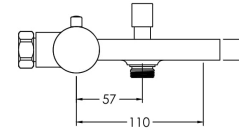

Sales Code: BIN005

Description: Binsey W/M Thermostatic Bsm

Product Dimensions

Height (mm):	50
Width (mm):	264
Depth (mm):	159
Length (mm):	
Nett Weight (kg):	1.98

Packaging Dimensions

Height (mm):	155
Width (mm):	235
Depth (mm):	335
Gross Weight (kg):	1.98

Packaging Data

Box Colour:	White Cardboard Box
Box Qty:	1
Label Size:	100 x 50
Label Colour:	White Label
Label Qty:	1

Outer Box Dimensions (If Applicable)

Height (mm):	500
Width (mm):	450
Depth (mm):	350
Length (mm):	
Gross Weight (kg):	
Barcode:	5056211898917

Product Details

Country of Origin:	China
Fitting Instruction:	No
Product Material:	Brass/ABS
Control Type:	Manual
Waste Included:	Waste Not Included
Waste Type:	Not Applicable
WRAS Approval: No	Approval No: N/A
Valve/Cartridge Type:	1/4 Turn Ceramic Disc
Colour/Finish:	Chrome
Mount Type:	Wall
Operating Pressure (bar):	3
Flow Rates: (Litres Per Min)	0.1 bar: 2.4 0.5 bar: 6.8 1 bar: 10 2 bar: 14.4 3 bar: 17.8
Pipe Size:	3/4"
Pipe Centres:	150