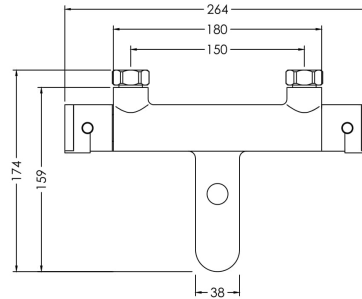

Sales Code: BIN005

Description: Binsey W/M Thermostatic Bsm

Product Dimensions

Height (mm):	50
Width (mm):	264
Depth (mm):	159
Length (mm):	
Nett Weight (kg):	1.98

Packaging Dimensions

Height (mm):	155
Width (mm):	235
Depth (mm):	335
Gross Weight (kg):	1.98

Packaging Data

Box Colour:	White Cardboard Box
Box Qty:	1
Label Size:	100 x 50
Label Colour:	White Label
Label Qty:	1

Outer Box Dimensions (If Applicable)

Height (mm):	500
Width (mm):	450
Depth (mm):	350
Length (mm):	
Gross Weight (kg):	
Barcode:	5056211898917

Product Details

Country of Origin:	China
Fitting Instruction:	No
Product Material:	Brass/ABS
Control Type:	Manual
Waste Included:	Waste Not Included
Waste Type:	Not Applicable
WRAS Approval: No	Approval No: N/A
Valve/Cartridge Type:	1/4 Turn Ceramic Disc
Colour/Finish:	Chrome
Mount Type:	Wall
Operating Pressure (bar):	3
Flow Rates: (Litres Per Min)	0.1 bar: 2.4 0.5 bar: 6.8 1 bar: 10 2 bar: 14.4 3 bar: 17.8
Pipe Size:	3/4"
Pipe Centres:	150