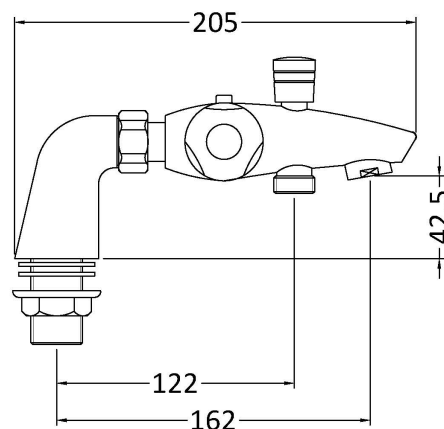

Sales Code: CD324

Description: Reef Thermostatic Bath Shower Mixer

Product Dimensions

Height (mm):	40
Width (mm):	280
Depth (mm):	162
Length (mm):	
Nett Weight (kg):	2.2

Packaging Dimensions

Height (mm):	85
Width (mm):	160
Depth (mm):	310
Gross Weight (kg):	2.4

Packaging Data

Box Colour:	White Cardboard Box
Box Qty:	1
Label Size:	100 x 50
Label Colour:	White Label
Label Qty:	2

Outer Box Dimensions (If Applicable)

Height (mm):	340
Width (mm):	300
Depth (mm):	420
Length (mm):	
Gross Weight (kg):	16
Barcode:	5055146130581

Product Details

Country of Origin:	China
Fitting Instruction:	No
Product Material:	Brass/ABS
Control Type:	Manual
Waste Included:	Waste Not Included
Waste Type:	Not Applicable
WRAS Approval:	No
Approval No:	N/A
Valve/Cartridge Type:	1/4 Turn Ceramic Disc
Colour/Finish:	Chrome
Mount Type:	Deck
Operating Pressure (bar):	1

Flow Rates: (Litres Per Min)	0.1 bar: 3	0.5 bar: 8	1 bar: 12	2 bar: 17	3 bar: 21
Pipe Size:	22 mm (3/4" Bsp)				
Pipe Centres:	180 mm				