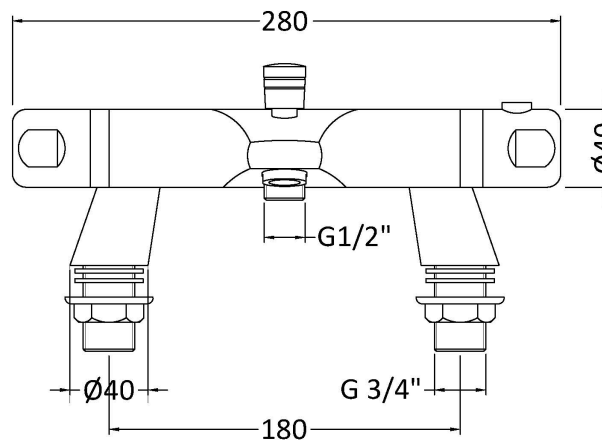

Sales Code: CD324

Description: Reef Thermostatic Bath Shower Mixer

Product Dimensions

Height (mm):	40
Width (mm):	280
Depth (mm):	162
Length (mm):	
Nett Weight (kg):	2.2

Packaging Dimensions

Height (mm):	85
Width (mm):	160
Depth (mm):	310
Gross Weight (kg):	2.4

Packaging Data

Box Colour:	White Cardboard Box
Box Qty:	1
Label Size:	100 x 50
Label Colour:	White Label
Label Qty:	2

Outer Box Dimensions (If Applicable)

Height (mm):	340
Width (mm):	300
Depth (mm):	420
Length (mm):	
Gross Weight (kg):	16
Barcode:	5055146130581

Product Details

Country of Origin:	China
Fitting Instruction:	No
Product Material:	Brass/ABS
Control Type:	Manual
Waste Included:	Waste Not Included
Waste Type:	Not Applicable
WRAS Approval:	No
Approval No:	N/A
Valve/Cartridge Type:	1/4 Turn Ceramic Disc
Colour/Finish:	Chrome
Mount Type:	Deck
Operating Pressure (bar):	1

Flow Rates: (Litres Per Min)	0.1 bar: 3	0.5 bar: 8	1 bar: 12	2 bar: 17	3 bar: 21
Pipe Size:	22 mm (3/4" Bsp)				
Pipe Centres:	180 mm				