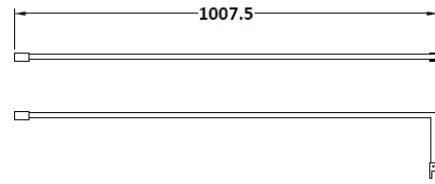

### Product Dimensions

Height (mm):	1850
Width (mm):	760
Depth (mm):	14
Nett Weight (kg):	32.5

### Packaging Dimensions

Height (mm):	65
Width (mm):	810
Length (mm):	1920
Gross Weight (kg):	32.5

### Outer Box Dimensions (If Applicable)

Height (mm):	
Width (mm):	
Depth (mm):	
Length (mm):	
Gross Weight (kg):	
Barcode:	5055275819012

### Product Details

Country of Origin:	China
Fitting Instruction:	No
CE & UKCA:	Yes
Profile Material:	Aluminium
Profile Finish:	Polished Chrome
Adjustments (mm):	735mm - 753mm
Entry Width (mm):	N/A
Swing In Dim (mm):	N/A
Swing Out Dim (mm):	N/A
Radius (mm):	Not Applicable
Glass Thickness (mm):	8
Easy Fit:	No
Easy Clean:	No
Handle Style:	Not Applicable
Handle Material:	Not Applicable
Enclosure Design:	Frameless
Wheel Type:	Not Applicable
Support Bar Included:	Support Bar Included
Extras:	None