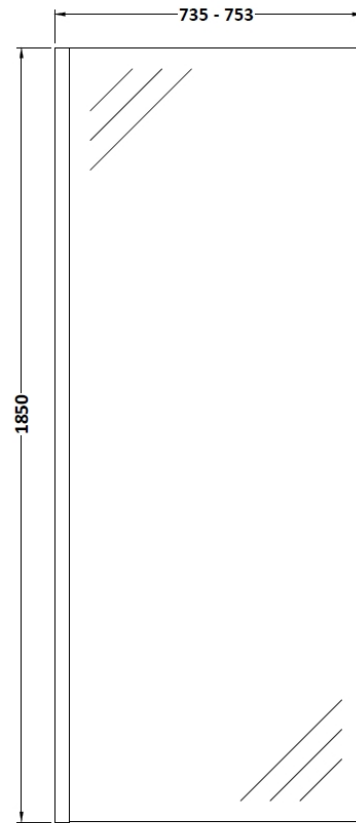

Sales Code: WRSC076

Description: Wetroom Screen 760 X 1850 X 8mm

### Product Dimensions

Height (mm):	1850
Width (mm):	760
Depth (mm):	14
Nett Weight (kg):	32.5

### Packaging Dimensions

Height (mm):	65
Width (mm):	810
Length (mm):	1920
Gross Weight (kg):	32.5

### Outer Box Dimensions (If Applicable)

Height (mm):	
Width (mm):	
Depth (mm):	
Length (mm):	
Gross Weight (kg):	
Barcode:	5055275819012