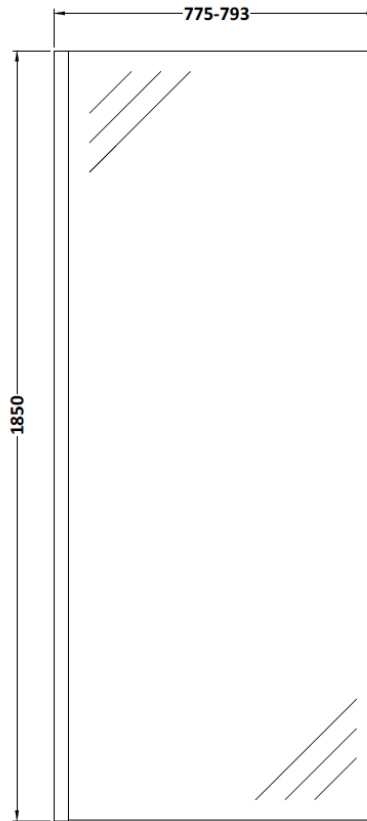

Sales Code: WRSC080

Description: Wetroom Screen 800 X 1850 X 8mm

Product Dimensions

Height (mm):	1850
Width (mm):	800
Depth (mm):	14
Nett Weight (kg):	34

Packaging Dimensions

Height (mm):	65
Width (mm):	850
Length (mm):	1920
Gross Weight (kg):	34

Packaging Data

Box Colour:	Brown Cardboard Box - Printed
Box Qty:	1
Label Size:	100 x 50
Label Colour:	Not Applicable
Label Qty:	0

Outer Box Dimensions (If Applicable)

Height (mm):	
Width (mm):	
Depth (mm):	
Length (mm):	
Gross Weight (kg):	
Barcode:	5055275819029

Product Details

Country of Origin:	China
Fitting Instruction:	No
CE & UKCA:	Yes
Profile Material:	Aluminium
Profile Finish:	Polished Chrome
Adjustments (mm):	775mm - 793mm
Entry Width (mm):	N/A
Swing In Dim (mm):	N/A
Swing Out Dim (mm):	N/A
Radius (mm):	Not Applicable
Glass Thickness (mm):	8
Easy Fit:	No
Easy Clean:	No
Handle Style:	Not Applicable
Handle Material:	Not Applicable
Enclosure Design:	Frameless
Wheel Type:	Not Applicable
Support Bar Included:	Support Bar Included
Extras:	None