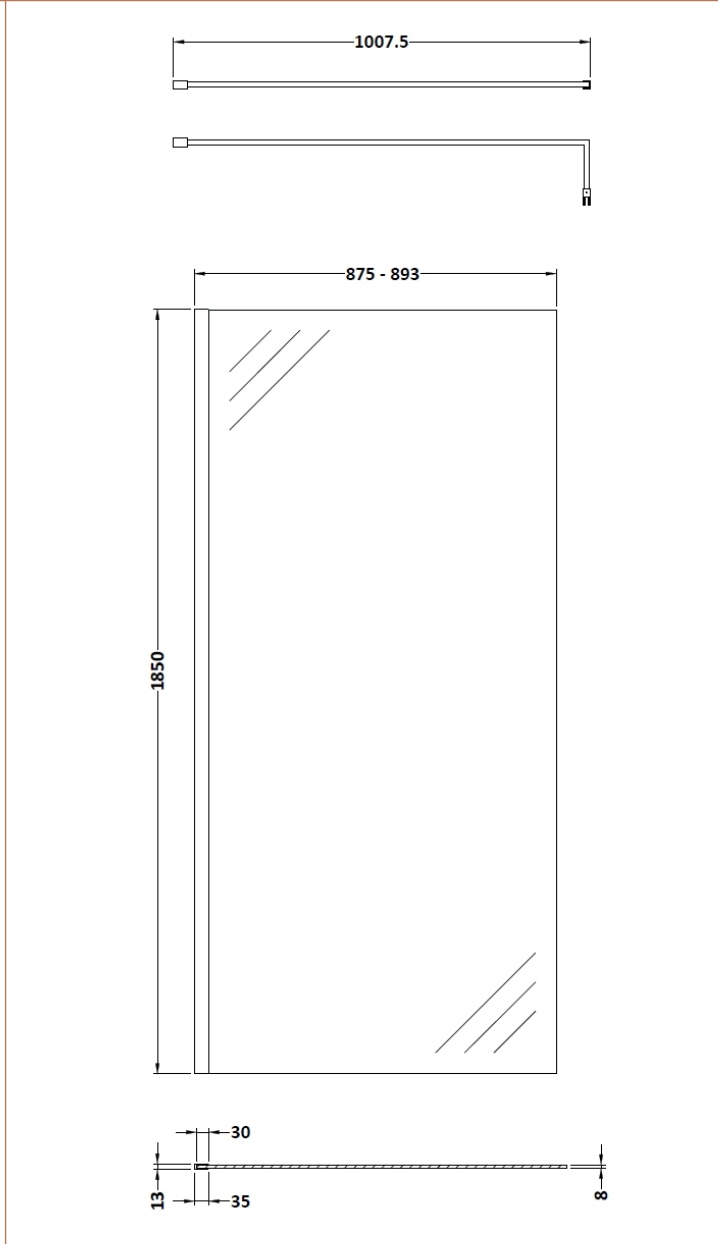

Sales Code: WRSC090

Description: Wetroom Screen 900 X 1850 X 8mm

Product Dimensions

Height (mm):	1850
Width (mm):	900
Depth (mm):	14
Nett Weight (kg):	37.5

Packaging Dimensions

Height (mm):	65
Width (mm):	950
Length (mm):	1920
Gross Weight (kg):	38.2

Packaging Data

Box Colour:	Brown Cardboard Box - Printed
Box Qty:	1
Label Size:	100 x 50
Label Colour:	Not Applicable
Label Qty:	0

Outer Box Dimensions (If Applicable)

Height (mm):	
Width (mm):	
Depth (mm):	
Length (mm):	
Gross Weight (kg):	
Barcode:	5055275819036

Product Details

Country of Origin:	China
Fitting Instruction:	No
CE & UKCA:	Yes
Profile Material:	Aluminium
Profile Finish:	Polished Chrome
Adjustments (mm):	875mm - 893mm
Entry Width (mm):	N/A
Swing In Dim (mm):	N/A
Swing Out Dim (mm):	N/A
Radius (mm):	Not Applicable
Glass Thickness (mm):	8
Easy Fit:	No
Easy Clean:	No
Handle Style:	Not Applicable
Handle Material:	Not Applicable
Enclosure Design:	Frameless
Wheel Type:	Not Applicable
Support Bar Included:	Support Bar Included
Extras:	None