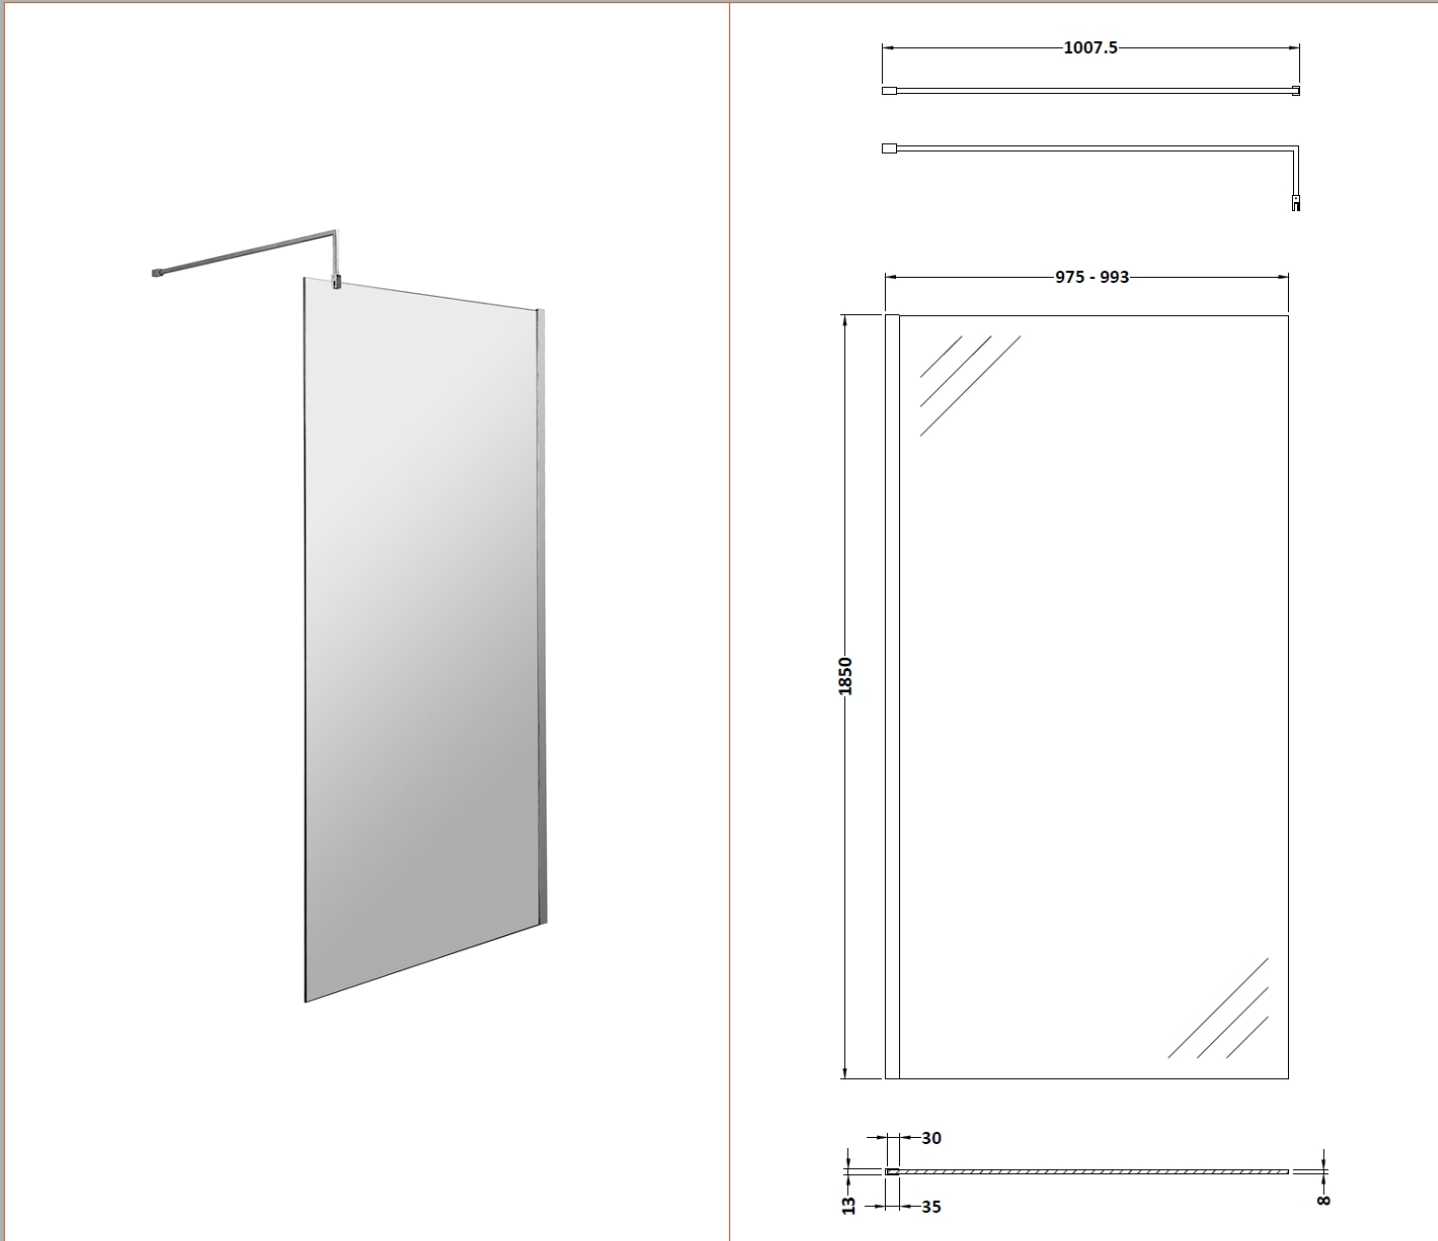

Sales Code: WRSC10

Description: Wetroom Screen 1000 X 1850 X 8mm

**Product Dimensions**

Height (mm):	1850
Width (mm):	1000
Depth (mm):	14
Nett Weight (kg):	42.5

**Packaging Dimensions**

Height (mm):	65
Width (mm):	1045
Length (mm):	1920
Gross Weight (kg):	42.5

**Packaging Data**

Box Colour:	Brown Cardboard Box - Printed
Box Qty:	1
Label Size:	100 x 50
Label Colour:	Not Applicable
Label Qty:	0

**Outer Box Dimensions (If Applicable)**

Height (mm):	
Width (mm):	
Depth (mm):	
Length (mm):	
Gross Weight (kg):	
Barcode:	5055275819043

**Product Details**

Country of Origin:	China
Fitting Instruction:	No
CE & UKCA:	Yes
Profile Material:	Aluminium
Profile Finish:	Polished Chrome
Adjustments (mm):	975mm - 993mm
Entry Width (mm):	N/A
Swing In Dim (mm):	N/A
Swing Out Dim (mm):	N/A
Radius (mm):	Not Applicable
Glass Thickness (mm):	8
Easy Fit:	No
Easy Clean:	No
Handle Style:	Not Applicable
Handle Material:	Not Applicable
Enclosure Design:	Frameless
Wheel Type:	Not Applicable
Support Bar Included:	Support Bar Included
Extras:	None