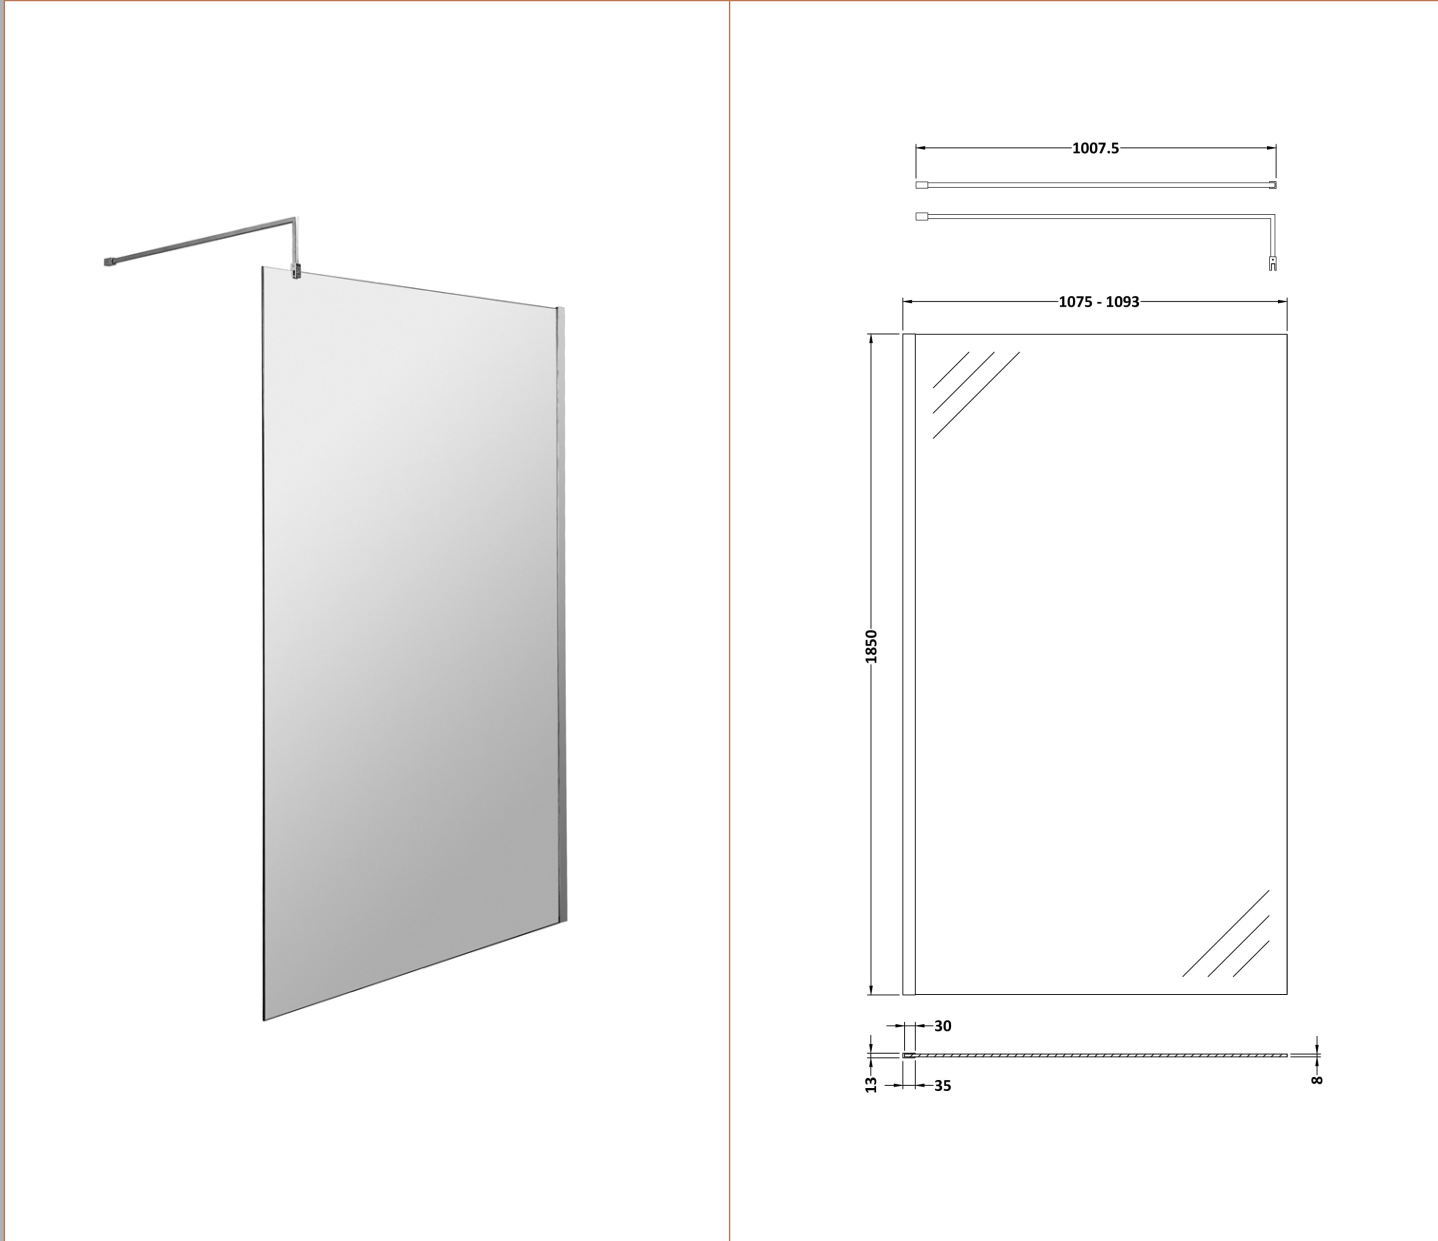

Sales Code: WRSC11

Description: Wetroom Screen 1100 X 1850 X 8mm

Product Dimensions

Height (mm):	1850
Width (mm):	1100
Depth (mm):	14
Nett Weight (kg):	46

Packaging Dimensions

Height (mm):	65
Width (mm):	1150
Length (mm):	1920
Gross Weight (kg):	46

Packaging Data

Box Colour:	Brown Cardboard Box - Printed
Box Qty:	1
Label Size:	100 x 50
Label Colour:	Not Applicable
Label Qty:	0

Outer Box Dimensions (If Applicable)

Height (mm):	
Width (mm):	
Depth (mm):	
Length (mm):	
Gross Weight (kg):	
Barcode:	5055275831748

Product Details

Country of Origin:	China
Fitting Instruction:	No
CE & UKCA:	Yes
Profile Material:	Aluminium
Profile Finish:	Polished Chrome
Adjustments (mm):	1075mm-1093mm
Entry Width (mm):	N/A
Swing In Dim (mm):	N/A
Swing Out Dim (mm):	N/A
Radius (mm):	Not Applicable
Glass Thickness (mm):	8
Easy Fit:	No
Easy Clean:	No
Handle Style:	Not Applicable
Handle Material:	Not Applicable
Enclosure Design:	Frameless
Wheel Type:	Not Applicable
Support Bar Included:	Support Bar Included
Extras:	None