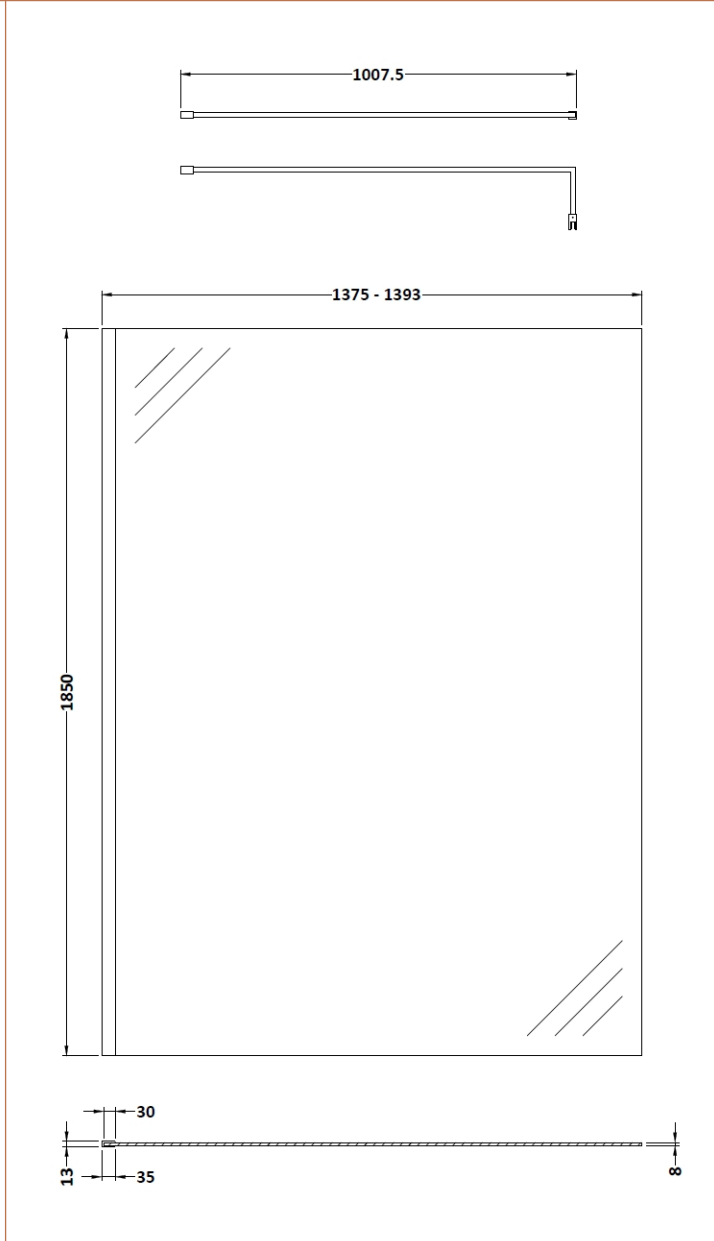

Sales Code: WRSC14

Description: Wetroom Screen 1400 X 1850 X 8mm

Product Dimensions

Height (mm):	1850
Width (mm):	1400
Depth (mm):	14
Nett Weight (kg):	59.5

Packaging Dimensions

Height (mm):	65
Width (mm):	1450
Length (mm):	1920
Gross Weight (kg):	59.5

Packaging Data

Box Colour:	Brown Cardboard Box - Printed
Box Qty:	1
Label Size:	100 x 50
Label Colour:	Not Applicable
Label Qty:	0

Outer Box Dimensions (If Applicable)

Height (mm):	
Width (mm):	
Depth (mm):	
Length (mm):	
Gross Weight (kg):	
Barcode:	5055275819067

Product Details

Country of Origin:	China
Fitting Instruction:	No
CE & UKCA:	Yes
Profile Material:	Aluminium
Profile Finish:	Polished Chrome
Adjustments (mm):	1375mm - 1393mm
Entry Width (mm):	N/A
Swing In Dim (mm):	N/A
Swing Out Dim (mm):	N/A
Radius (mm):	Not Applicable
Glass Thickness (mm):	8
Easy Fit:	No
Easy Clean:	No
Handle Style:	Not Applicable
Handle Material:	Not Applicable
Enclosure Design:	Frameless
Wheel Type:	Not Applicable
Support Bar Included:	Support Bar Included
Extras:	None