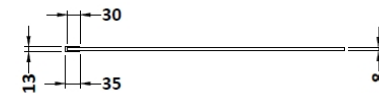

Sales Code: WRSCBB070

Description: Wetroom Screen 700X1850x8mm Bb

Packaging Details

Barcode: 5056462618012

Sales Code: WRSC070

Description: Wetroom Screen 700 X 1850 X 8mm

Product Dimensions

Height (mm):	1850
Width (mm):	700
Depth (mm):	14
Nett Weight (kg):	29.5

Packaging Dimensions

Height (mm):	65
Width (mm):	750
Length (mm):	1920
Gross Weight (kg):	29.5

Packaging Data

Box Colour:	Brown Cardboard Box - Printed
Box Qty:	1
Label Size:	100 x 50
Label Colour:	Not Applicable
Label Qty:	0

Outer Box Dimensions (If Applicable)

Height (mm):	
Width (mm):	
Depth (mm):	
Length (mm):	
Gross Weight (kg):	
Barcode:	5055275819005

Product Details

Country of Origin:	China
Fitting Instruction:	No
CE & UKCA:	Yes
Profile Material:	Aluminium
Profile Finish:	Polished Chrome
Adjustments (mm):	675mm - 693mm
Entry Width (mm):	N/A
Swing In Dim (mm):	N/A
Swing Out Dim (mm):	N/A
Radius (mm):	Not Applicable
Glass Thickness (mm):	8
Easy Fit:	No
Easy Clean:	No
Handle Style:	Not Applicable
Handle Material:	Not Applicable
Enclosure Design:	Frameless
Wheel Type:	Not Applicable
Support Bar Included:	Support Bar Included
Extras:	None

Sales Code: WRSF013

Description: 1850 Wetroom Wall Channel Brass

Product Dimensions

Height (mm):	1850
Width (mm):	
Depth (mm):	
Nett Weight (kg):	0.6

Packaging Dimensions

Height (mm):	60
Width (mm):	185
Length (mm):	1860
Gross Weight (kg):	0.6