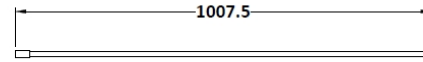

Sales Code: WRSCBB070

Description: Wetroom Screen 700X1850x8mm Bb

Packaging Details

Barcode: 5056462618012

Sales Code: WRSC070

Description: Wetroom Screen 700 X 1850 X 8mm

Product Dimensions

Height (mm):	1850
Width (mm):	700
Depth (mm):	14
Nett Weight (kg):	29.5

Packaging Dimensions

Height (mm):	65
Width (mm):	750
Length (mm):	1920
Gross Weight (kg):	29.5

Packaging Data

Box Colour:	Brown Cardboard Box - Printed
Box Qty:	1
Label Size:	100 x 50
Label Colour:	Not Applicable
Label Qty:	0

Outer Box Dimensions (If Applicable)

Height (mm):	
Width (mm):	
Depth (mm):	
Length (mm):	
Gross Weight (kg):	
Barcode:	5055275819005

Product Details

Country of Origin:	China
Fitting Instruction:	No
CE & UKCA:	Yes
Profile Material:	Aluminium
Profile Finish:	Polished Chrome
Adjustments (mm):	675mm - 693mm
Entry Width (mm):	N/A
Swing In Dim (mm):	N/A
Swing Out Dim (mm):	N/A
Radius (mm):	Not Applicable
Glass Thickness (mm):	8
Easy Fit:	No
Easy Clean:	No
Handle Style:	Not Applicable
Handle Material:	Not Applicable
Enclosure Design:	Frameless
Wheel Type:	Not Applicable
Support Bar Included:	Support Bar Included
Extras:	None