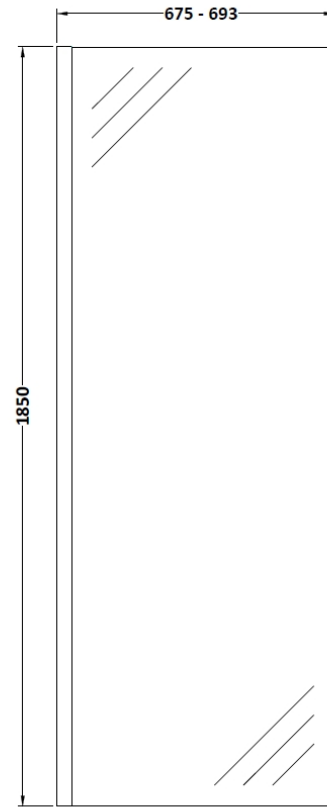

Sales Code: WRSCBB070

Description: Wetroom Screen 700X1850x8mm Bb

Packaging Details

Barcode: 5056462618012

Sales Code: WRSC070

Description: Wetroom Screen 700 X 1850 X 8mm

Product Dimensions

Height (mm):	1850
Width (mm):	700
Depth (mm):	14
Nett Weight (kg):	29.5

Packaging Dimensions

Height (mm):	65
Width (mm):	750
Length (mm):	1920
Gross Weight (kg):	29.5

Packaging Data

Box Colour:	Brown Cardboard Box - Printed
Box Qty:	1
Label Size:	100 x 50
Label Colour:	Not Applicable
Label Qty:	0

Outer Box Dimensions (If Applicable)

Height (mm):	
Width (mm):	
Depth (mm):	
Length (mm):	
Gross Weight (kg):	
Barcode:	5055275819005

Product Details

Country of Origin:	China
Fitting Instruction:	No
CE & UKCA:	Yes
Profile Material:	Aluminium
Profile Finish:	Polished Chrome
Adjustments (mm):	675mm - 693mm
Entry Width (mm):	N/A
Swing In Dim (mm):	N/A
Swing Out Dim (mm):	N/A
Radius (mm):	Not Applicable
Glass Thickness (mm):	8
Easy Fit:	No
Easy Clean:	No
Handle Style:	Not Applicable
Handle Material:	Not Applicable
Enclosure Design:	Frameless
Wheel Type:	Not Applicable
Support Bar Included:	Support Bar Included
Extras:	None

Sales Code: WRSF013

Description: 1850 Wetroom Wall Channel Brass

Product Dimensions

Height (mm):	1850
Width (mm):	
Depth (mm):	
Nett Weight (kg):	0.6

Packaging Dimensions

Height (mm):	60
Width (mm):	185
Length (mm):	1860
Gross Weight (kg):	0.6