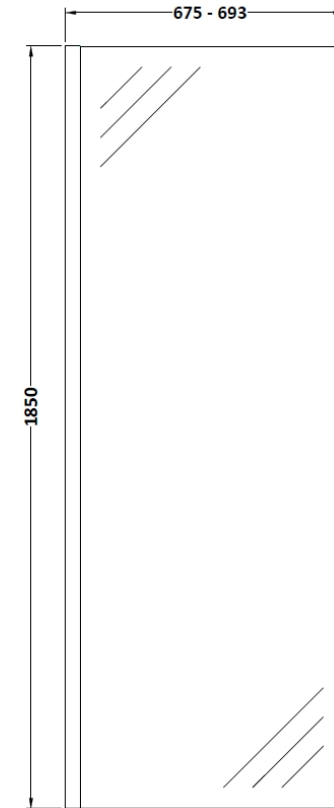

Sales Code: WRSCBB070

Description: Wetroom Screen 700X1850x8mm Bb

Packaging Details

Barcode: 5056462618012

Sales Code: WRSC070

Description: Wetroom Screen 700 X 1850 X 8mm

Product Dimensions

Height (mm):	1850
Width (mm):	700
Depth (mm):	14
Nett Weight (kg):	29.5

Packaging Dimensions

Height (mm):	65
Width (mm):	750
Length (mm):	1920
Gross Weight (kg):	29.5

Packaging Data

Box Colour:	Brown Cardboard Box - Printed
Box Qty:	1
Label Size:	100 x 50
Label Colour:	Not Applicable
Label Qty:	0

Outer Box Dimensions (If Applicable)

Height (mm):	
Width (mm):	
Depth (mm):	
Length (mm):	
Gross Weight (kg):	
Barcode:	5055275819005

Product Details

Country of Origin:	China
Fitting Instruction:	No
CE & UKCA:	Yes
Profile Material:	Aluminium
Profile Finish:	Polished Chrome
Adjustments (mm):	675mm - 693mm
Entry Width (mm):	N/A
Swing In Dim (mm):	N/A
Swing Out Dim (mm):	N/A
Radius (mm):	Not Applicable
Glass Thickness (mm):	8
Easy Fit:	No
Easy Clean:	No
Handle Style:	Not Applicable
Handle Material:	Not Applicable
Enclosure Design:	Frameless
Wheel Type:	Not Applicable
Support Bar Included:	Support Bar Included
Extras:	None

Sales Code: WRSF013

Description: 1850 Wetroom Wall Channel Brass

Product Dimensions

Height (mm):	1850
Width (mm):	
Depth (mm):	
Nett Weight (kg):	0.6

Packaging Dimensions

Height (mm):	60
Width (mm):	185
Length (mm):	1860
Gross Weight (kg):	0.6