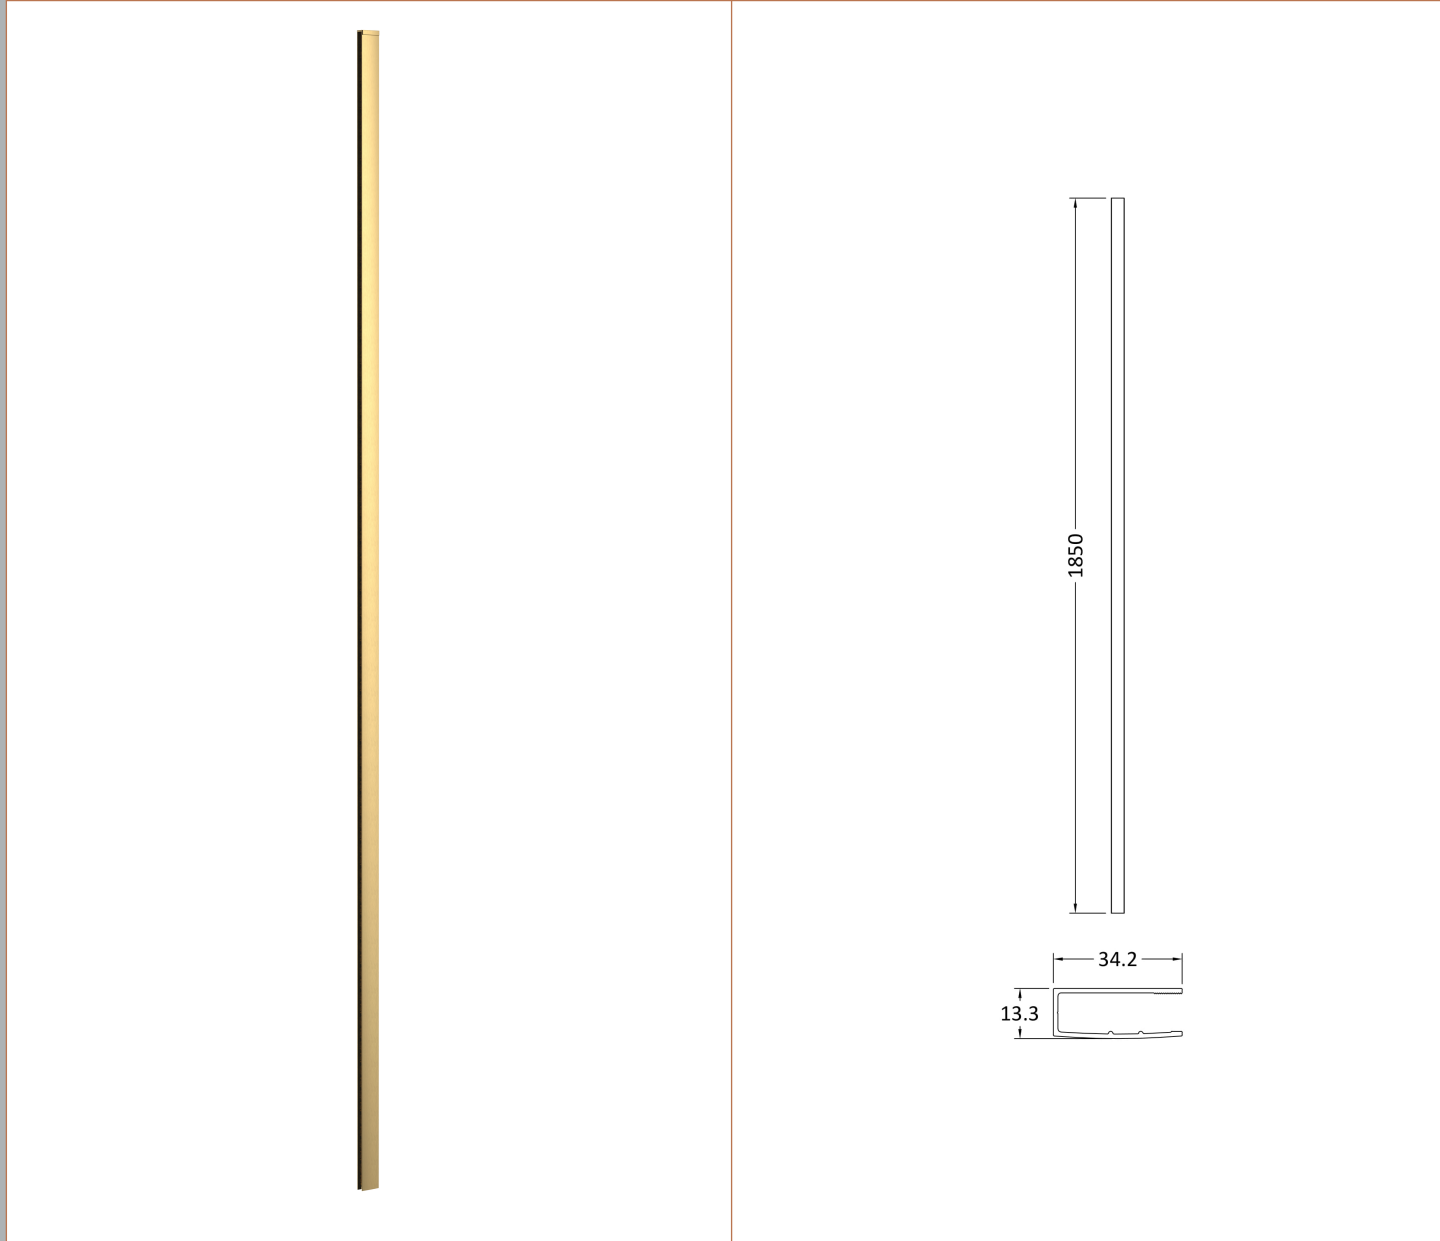

Sales Code: WRSCBB070

Description: Wetroom Screen 700X1850x8mm Bb

Packaging Details

Barcode: 5056462618012

Sales Code: WRSC070

Description: Wetroom Screen 700 X 1850 X 8mm

Product Dimensions

Height (mm):	1850
Width (mm):	700
Depth (mm):	14
Nett Weight (kg):	29.5

Outer Box Dimensions (If Applicable)

Height (mm):	
Width (mm):	
Depth (mm):	
Length (mm):	
Gross Weight (kg):	
Barcode:	5055275819005

Product Details

Country of Origin:	China
Fitting Instruction:	No
CE & UKCA:	Yes
Profile Material:	Aluminium
Profile Finish:	Polished Chrome
Adjustments (mm):	675mm - 693mm
Entry Width (mm):	N/A
Swing In Dim (mm):	N/A
Swing Out Dim (mm):	N/A
Radius (mm):	Not Applicable
Glass Thickness (mm):	8
Easy Fit:	No
Easy Clean:	No
Handle Style:	Not Applicable
Handle Material:	Not Applicable
Enclosure Design:	Frameless
Wheel Type:	Not Applicable
Support Bar Included:	Support Bar Included
Extras:	None

Sales Code: WRSF013

Description: 1850 Wetroom Wall Channel Brass

Product Dimensions

Height (mm):	1850
Width (mm):	
Depth (mm):	
Nett Weight (kg):	0.6

Packaging Dimensions

Height (mm):	60
Width (mm):	185
Length (mm):	1860
Gross Weight (kg):	0.6

Product Details

Country of Origin:	China
Fitting Instruction:	No
CE & UKCA:	N/A
Profile Material:	Aluminium
Profile Finish:	Brushed Brass
Adjustments (mm):	18mm
Entry Width (mm):	N/A
Swing In Dim (mm):	N/A
Swing Out Dim (mm):	N/A
Radius (mm):	Not Applicable
Glass Thickness (mm):	
Easy Fit:	Not Applicable
Easy Clean:	Not Applicable
Handle Style:	Not Applicable
Handle Material:	Not Applicable
Enclosure Design:	Not Applicable
Wheel Type:	Not Applicable
Support Bar Included:	Support Bar Not Included
Extras:	None