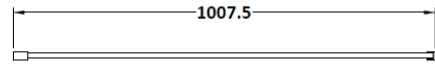

Sales Code: WRSCBB076

Description: Wetroom Screen 760X1850x8mm Bb

Packaging Details

Barcode: 5056462618029

Sales Code: WRSC076

Description: Wetroom Screen 760 X 1850 X 8mm

Product Dimensions

Height (mm):	1850
Width (mm):	760
Depth (mm):	14
Nett Weight (kg):	32.5

Packaging Dimensions

Height (mm):	65
Width (mm):	810
Length (mm):	1920
Gross Weight (kg):	32.5

Packaging Data

Box Colour:	Brown Cardboard Box - Printed
Box Qty:	1
Label Size:	100 x 50
Label Colour:	Not Applicable
Label Qty:	0

Outer Box Dimensions (If Applicable)

Height (mm):	
Width (mm):	
Depth (mm):	
Length (mm):	
Gross Weight (kg):	
Barcode:	5055275819012

Product Details

Country of Origin:	China
Fitting Instruction:	No
CE & UKCA:	Yes
Profile Material:	Aluminium
Profile Finish:	Polished Chrome
Adjustments (mm):	735mm - 753mm
Entry Width (mm):	N/A
Swing In Dim (mm):	N/A
Swing Out Dim (mm):	N/A
Radius (mm):	Not Applicable
Glass Thickness (mm):	8
Easy Fit:	No
Easy Clean:	No
Handle Style:	Not Applicable
Handle Material:	Not Applicable
Enclosure Design:	Frameless
Wheel Type:	Not Applicable
Support Bar Included:	Support Bar Included
Extras:	None

Sales Code: WRSF013

Description: 1850 Wetroom Wall Channel Brass

Product Dimensions

Height (mm):	1850
Width (mm):	
Depth (mm):	
Nett Weight (kg):	0.6

Packaging Dimensions

Height (mm):	60
Width (mm):	185
Length (mm):	1860
Gross Weight (kg):	0.6