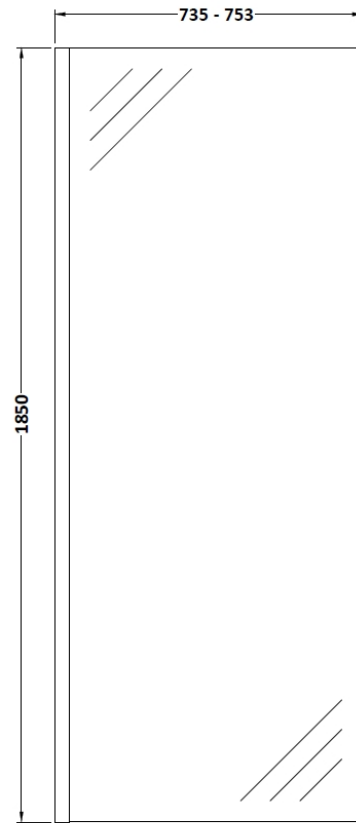

Sales Code: WRSCBB076

Description: Wetroom Screen 760X1850x8mm Bb

Packaging Details

Barcode: 5056462618029

Sales Code: WRSC076

Description: Wetroom Screen 760 X 1850 X 8mm

Product Dimensions

Height (mm):	1850
Width (mm):	760
Depth (mm):	14
Nett Weight (kg):	32.5

Packaging Dimensions

Height (mm):	65
Width (mm):	810
Length (mm):	1920
Gross Weight (kg):	32.5

Packaging Data

Box Colour:	Brown Cardboard Box - Printed
Box Qty:	1
Label Size:	100 x 50
Label Colour:	Not Applicable
Label Qty:	0

Outer Box Dimensions (If Applicable)

Height (mm):	
Width (mm):	
Depth (mm):	
Length (mm):	
Gross Weight (kg):	
Barcode:	5055275819012

Product Details

Country of Origin:	China
Fitting Instruction:	No
CE & UKCA:	Yes
Profile Material:	Aluminium
Profile Finish:	Polished Chrome
Adjustments (mm):	735mm - 753mm
Entry Width (mm):	N/A
Swing In Dim (mm):	N/A
Swing Out Dim (mm):	N/A
Radius (mm):	Not Applicable
Glass Thickness (mm):	8
Easy Fit:	No
Easy Clean:	No
Handle Style:	Not Applicable
Handle Material:	Not Applicable
Enclosure Design:	Frameless
Wheel Type:	Not Applicable
Support Bar Included:	Support Bar Included
Extras:	None

Sales Code: WRSF013

Description: 1850 Wetroom Wall Channel Brass

Product Dimensions

Height (mm):	1850
Width (mm):	
Depth (mm):	
Nett Weight (kg):	0.6

Packaging Dimensions

Height (mm):	60
Width (mm):	185
Length (mm):	1860
Gross Weight (kg):	0.6