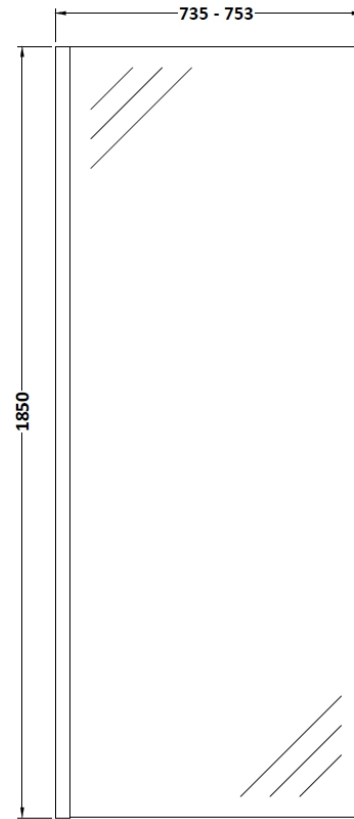

Sales Code: WRSCBB076

Description: Wetroom Screen 760X1850x8mm Bb

Packaging Details

Barcode: 5056462618029

Sales Code: WRSC076

Description: Wetroom Screen 760 X 1850 X 8mm

Product Dimensions

Height (mm):	1850
Width (mm):	760
Depth (mm):	14
Nett Weight (kg):	32.5

Packaging Dimensions

Height (mm):	65
Width (mm):	810
Length (mm):	1920
Gross Weight (kg):	32.5

Packaging Data

Box Colour:	Brown Cardboard Box - Printed
Box Qty:	1
Label Size:	100 x 50
Label Colour:	Not Applicable
Label Qty:	0

Outer Box Dimensions (If Applicable)

Height (mm):	
Width (mm):	
Depth (mm):	
Length (mm):	
Gross Weight (kg):	
Barcode:	5055275819012

Product Details

Country of Origin:	China
Fitting Instruction:	No
CE & UKCA:	Yes
Profile Material:	Aluminium
Profile Finish:	Polished Chrome
Adjustments (mm):	735mm - 753mm
Entry Width (mm):	N/A
Swing In Dim (mm):	N/A
Swing Out Dim (mm):	N/A
Radius (mm):	Not Applicable
Glass Thickness (mm):	8
Easy Fit:	No
Easy Clean:	No
Handle Style:	Not Applicable
Handle Material:	Not Applicable
Enclosure Design:	Frameless
Wheel Type:	Not Applicable
Support Bar Included:	Support Bar Included
Extras:	None

Sales Code: WRSF013

Description: 1850 Wetroom Wall Channel Brass

Product Dimensions

Height (mm):	1850
Width (mm):	
Depth (mm):	
Nett Weight (kg):	0.6

Packaging Dimensions

Height (mm):	60
Width (mm):	185
Length (mm):	1860
Gross Weight (kg):	0.6