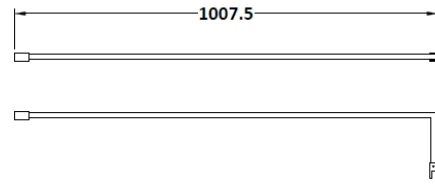

Sales Code: WRSCBB076

Description: Wetroom Screen 760X1850x8mm Bb

Packaging Details

Barcode: 5056462618029

Sales Code: WRSC076

Description: Wetroom Screen 760 X 1850 X 8mm

Product Dimensions

Height (mm):	1850
Width (mm):	760
Depth (mm):	14
Nett Weight (kg):	32.5

Packaging Dimensions

Height (mm):	65
Width (mm):	810
Length (mm):	1920
Gross Weight (kg):	32.5

Packaging Data

Box Colour:	Brown Cardboard Box - Printed
Box Qty:	1
Label Size:	100 x 50
Label Colour:	Not Applicable
Label Qty:	0

Outer Box Dimensions (If Applicable)

Height (mm):	
Width (mm):	
Depth (mm):	
Length (mm):	
Gross Weight (kg):	
Barcode:	5055275819012

Product Details

Country of Origin:	China
Fitting Instruction:	No
CE & UKCA:	Yes
Profile Material:	Aluminium
Profile Finish:	Polished Chrome
Adjustments (mm):	735mm - 753mm
Entry Width (mm):	N/A
Swing In Dim (mm):	N/A
Swing Out Dim (mm):	N/A
Radius (mm):	Not Applicable
Glass Thickness (mm):	8
Easy Fit:	No
Easy Clean:	No
Handle Style:	Not Applicable
Handle Material:	Not Applicable
Enclosure Design:	Frameless
Wheel Type:	Not Applicable
Support Bar Included:	Support Bar Included
Extras:	None

Sales Code: WRSF013

Description: 1850 Wetroom Wall Channel Brass

Product Dimensions

Height (mm):	1850
Width (mm):	
Depth (mm):	
Nett Weight (kg):	0.6

Packaging Dimensions

Height (mm):	60
Width (mm):	185
Length (mm):	1860
Gross Weight (kg):	0.6