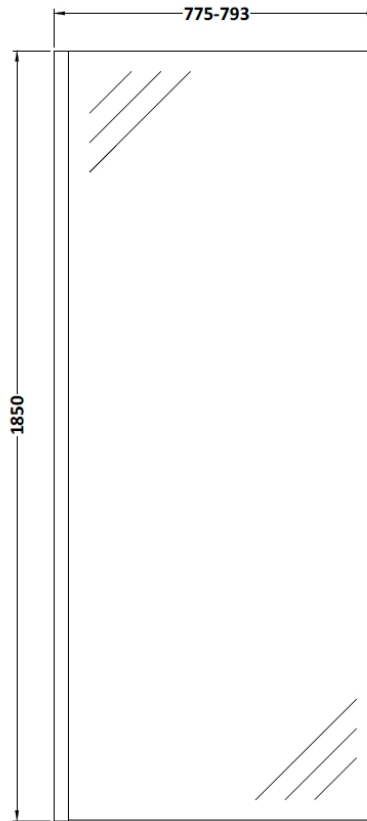

Sales Code: WRSCBB080

Description: Wetroom Screen 800X1850x8mm Bb

Packaging Details

Barcode: 5056462618036

Sales Code: WRSC080

Description: Wetroom Screen 800 X 1850 X 8mm

Product Dimensions

| | |
|-------------------|------|
| Height (mm): | 1850 |
| Width (mm): | 800 |
| Depth (mm): | 14 |
| Nett Weight (kg): | 34 |

Packaging Dimensions

| | |
|--------------------|------|
| Height (mm): | 65 |
| Width (mm): | 850 |
| Length (mm): | 1920 |
| Gross Weight (kg): | 34 |

Packaging Data

| | |
|---------------|-------------------------------|
| Box Colour: | Brown Cardboard Box - Printed |
| Box Qty: | 1 |
| Label Size: | 100 x 50 |
| Label Colour: | Not Applicable |
| Label Qty: | 0 |

Outer Box Dimensions (If Applicable)

| | |
|--------------------|---------------|
| Height (mm): | |
| Width (mm): | |
| Depth (mm): | |
| Length (mm): | |
| Gross Weight (kg): | |
| Barcode: | 5055275819029 |