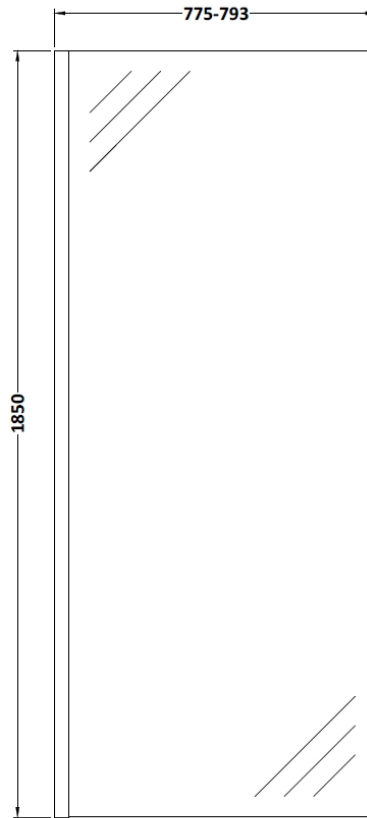

Sales Code: WRSCBB080

Description: Wetroom Screen 800X1850x8mm Bb

Packaging Details

Barcode: 5056462618036

Sales Code: WRSC080

Description: Wetroom Screen 800 X 1850 X 8mm

Product Dimensions

| | |
|-------------------|------|
| Height (mm): | 1850 |
| Width (mm): | 800 |
| Depth (mm): | 14 |
| Nett Weight (kg): | 34 |

Packaging Dimensions

| | |
|--------------------|------|
| Height (mm): | 65 |
| Width (mm): | 850 |
| Length (mm): | 1920 |
| Gross Weight (kg): | 34 |

Packaging Data

| | |
|---------------|-------------------------------|
| Box Colour: | Brown Cardboard Box - Printed |
| Box Qty: | 1 |
| Label Size: | 100 x 50 |
| Label Colour: | Not Applicable |
| Label Qty: | 0 |

Outer Box Dimensions (If Applicable)

| | |
|--------------------|---------------|
| Height (mm): | |
| Width (mm): | |
| Depth (mm): | |
| Length (mm): | |
| Gross Weight (kg): | |
| Barcode: | 5055275819029 |

Outer Box Dimensions (If Applicable)

| | |
|--------------------|---------------|
| Height (mm): | |
| Width (mm): | |
| Depth (mm): | |
| Length (mm): | |
| Gross Weight (kg): | |
| Barcode: | 5056462611846 |