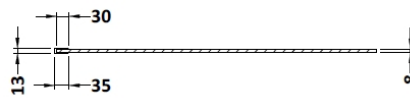

Sales Code: WRSCBB080

Description: Wetroom Screen 800X1850x8mm Bb

Packaging Details

Barcode: 5056462618036

Sales Code: WRSC080

Description: Wetroom Screen 800 X 1850 X 8mm

Product Dimensions

| | |
|-------------------|------|
| Height (mm): | 1850 |
| Width (mm): | 800 |
| Depth (mm): | 14 |
| Nett Weight (kg): | 34 |

Outer Box Dimensions (If Applicable)

| | |
|--------------------|---------------|
| Height (mm): | |
| Width (mm): | |
| Depth (mm): | |
| Length (mm): | |
| Gross Weight (kg): | |
| Barcode: | 5055275819029 |