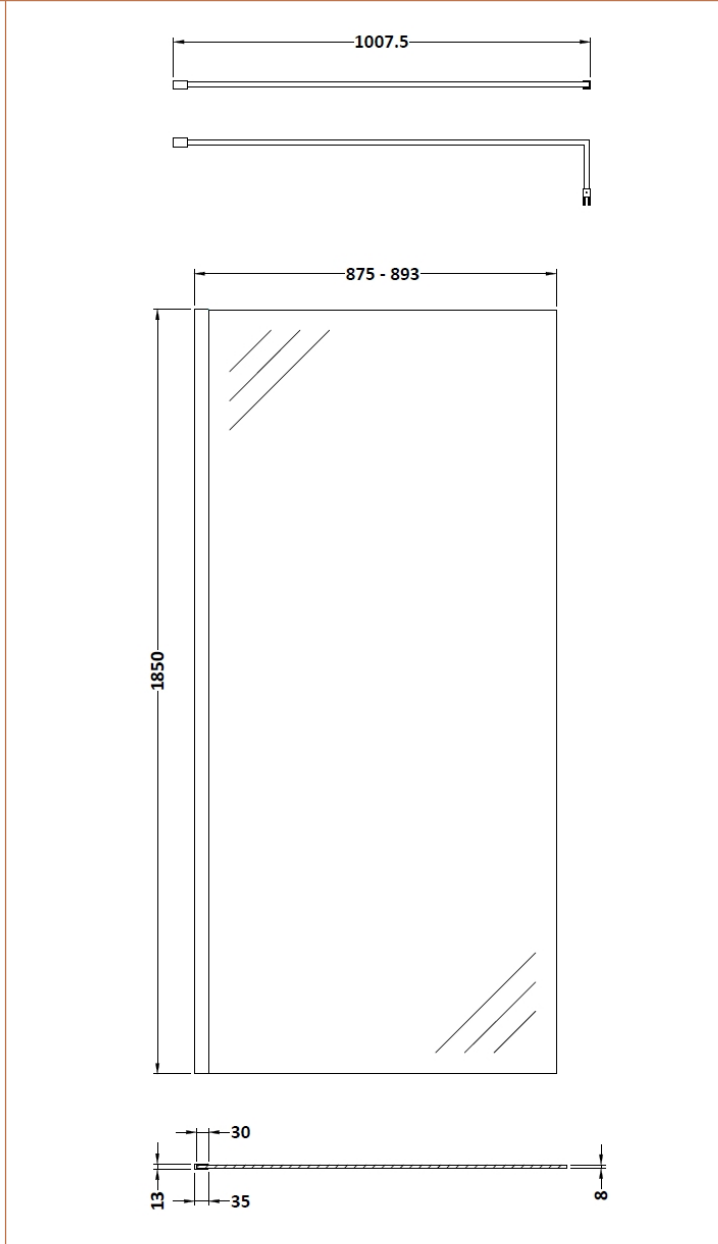

Sales Code: WRSCBB090

Description: Wetroom Screen 900X1850x8mm Bb

Packaging Details

Barcode: 5056462618043

Sales Code: WRSC090

Description: Wetroom Screen 900 X 1850 X 8mm

Product Dimensions

Height (mm):	1850
Width (mm):	900
Depth (mm):	14
Nett Weight (kg):	37.5

Packaging Dimensions

Height (mm):	65
Width (mm):	950
Length (mm):	1920
Gross Weight (kg):	38.2

Packaging Data

Box Colour:	Brown Cardboard Box - Printed
Box Qty:	1
Label Size:	100 x 50
Label Colour:	Not Applicable
Label Qty:	0

Outer Box Dimensions (If Applicable)

Height (mm):	
Width (mm):	
Depth (mm):	
Length (mm):	
Gross Weight (kg):	
Barcode:	5055275819036

Product Details

Country of Origin:	China
Fitting Instruction:	No
CE & UKCA:	Yes
Profile Material:	Aluminium
Profile Finish:	Polished Chrome
Adjustments (mm):	875mm - 893mm
Entry Width (mm):	N/A
Swing In Dim (mm):	N/A
Swing Out Dim (mm):	N/A
Radius (mm):	Not Applicable
Glass Thickness (mm):	8
Easy Fit:	No
Easy Clean:	No
Handle Style:	Not Applicable
Handle Material:	Not Applicable
Enclosure Design:	Frameless
Wheel Type:	Not Applicable
Support Bar Included:	Support Bar Included
Extras:	None

Sales Code: WRSF013

Description: 1850 Wetroom Wall Channel Brass

Product Dimensions

Height (mm):	1850
Width (mm):	
Depth (mm):	
Nett Weight (kg):	0.6

Packaging Dimensions

Height (mm):	60
Width (mm):	185
Length (mm):	1860
Gross Weight (kg):	0.6