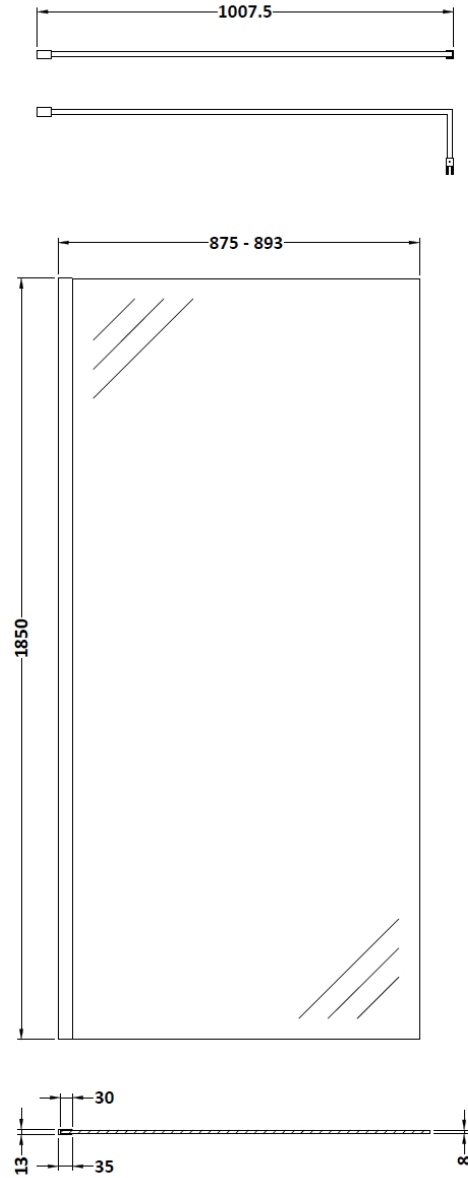

Sales Code: WRSCBB090

Description: Wetroom Screen 900X1850x8mm Bb

Packaging Details

Barcode: 5056462618043

Sales Code: WRSC090

Description: Wetroom Screen 900 X 1850 X 8mm

Product Dimensions

Height (mm):	1850
Width (mm):	900
Depth (mm):	14
Nett Weight (kg):	37.5

Packaging Dimensions

Height (mm):	65
Width (mm):	950
Length (mm):	1920
Gross Weight (kg):	38.2

Packaging Data

Box Colour:	Brown Cardboard Box - Printed
Box Qty:	1
Label Size:	100 x 50
Label Colour:	Not Applicable
Label Qty:	0

Outer Box Dimensions (If Applicable)

Height (mm):	
Width (mm):	
Depth (mm):	
Length (mm):	
Gross Weight (kg):	
Barcode:	5055275819036

Product Details

Country of Origin:	China
Fitting Instruction:	No
CE & UKCA:	Yes
Profile Material:	Aluminium
Profile Finish:	Polished Chrome
Adjustments (mm):	875mm - 893mm
Entry Width (mm):	N/A
Swing In Dim (mm):	N/A
Swing Out Dim (mm):	N/A
Radius (mm):	Not Applicable
Glass Thickness (mm):	8
Easy Fit:	No
Easy Clean:	No
Handle Style:	Not Applicable
Handle Material:	Not Applicable
Enclosure Design:	Frameless
Wheel Type:	Not Applicable
Support Bar Included:	Support Bar Included
Extras:	None

Sales Code: WRSF013

Description: 1850 Wetroom Wall Channel Brass

Product Dimensions

Height (mm):	1850
Width (mm):	
Depth (mm):	
Nett Weight (kg):	0.6

Packaging Dimensions

Height (mm):	60
Width (mm):	185
Length (mm):	1860
Gross Weight (kg):	0.6