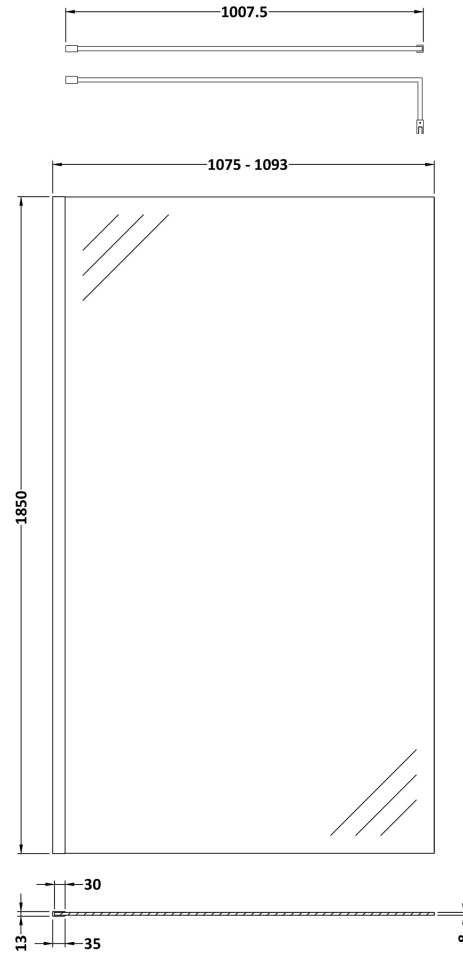

Sales Code: WRSCBB011

Description: Wetroom Screen 1100X1850x8mm Bb

Packaging Details

Barcode: 5056462618067

Sales Code: WRSC11

Description: Wetroom Screen 1100 X 1850 X 8mm

Product Dimensions

Height (mm):	1850
Width (mm):	1100
Depth (mm):	14
Nett Weight (kg):	46

Packaging Dimensions

Height (mm):	65
Width (mm):	1150
Length (mm):	1920
Gross Weight (kg):	46

Packaging Data

Box Colour:	Brown Cardboard Box - Printed
Box Qty:	1
Label Size:	100 x 50
Label Colour:	Not Applicable
Label Qty:	0

Outer Box Dimensions (If Applicable)

Height (mm):	
Width (mm):	
Depth (mm):	
Length (mm):	
Gross Weight (kg):	
Barcode:	5055275831748

Product Details

Country of Origin:	China
Fitting Instruction:	No
CE & UKCA:	Yes
Profile Material:	Aluminium
Profile Finish:	Polished Chrome
Adjustments (mm):	1075mm-1093mm
Entry Width (mm):	N/A
Swing In Dim (mm):	N/A
Swing Out Dim (mm):	N/A
Radius (mm):	Not Applicable
Glass Thickness (mm):	8
Easy Fit:	No
Easy Clean:	No
Handle Style:	Not Applicable
Handle Material:	Not Applicable
Enclosure Design:	Frameless
Wheel Type:	Not Applicable
Support Bar Included:	Support Bar Included
Extras:	None