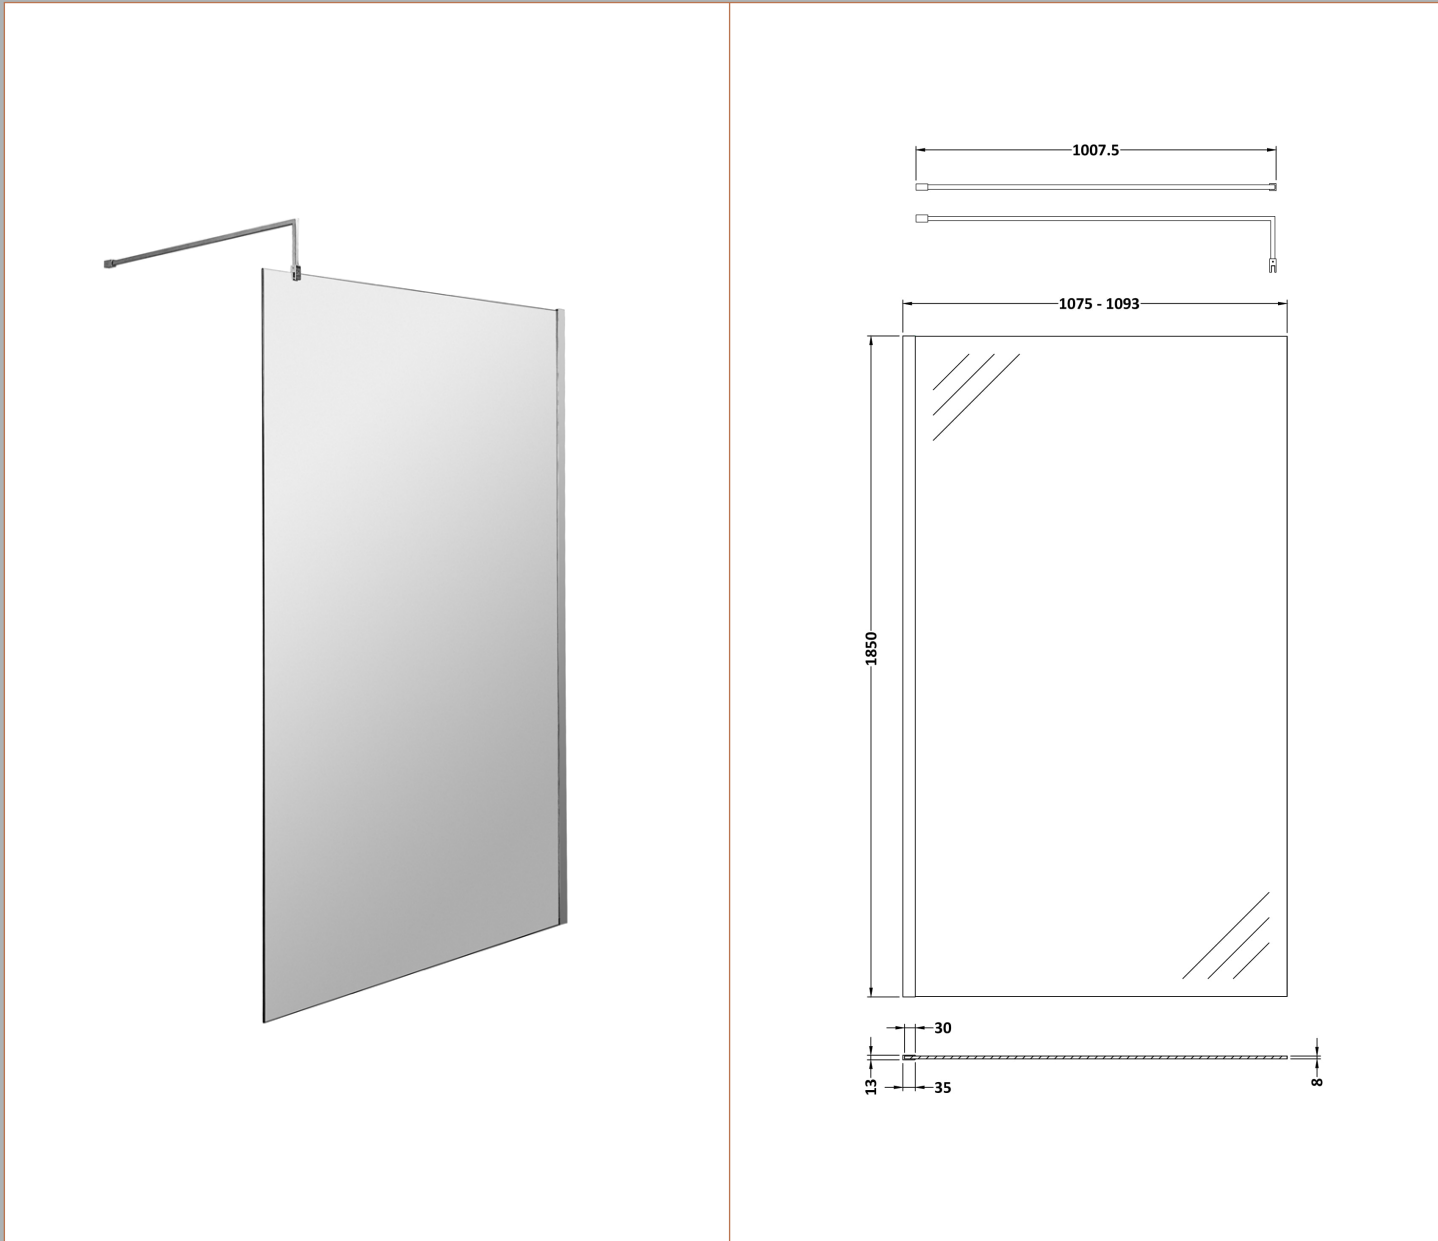

Height (mm):	1850
Width (mm):	1100
Depth (mm):	14
Nett Weight (kg):	46

**Packaging Dimensions**

Height (mm):	65
Width (mm):	1150
Length (mm):	1920
Gross Weight (kg):	46

**Packaging Data**

Box Colour:	Brown Cardboard Box - Printed
Box Qty:	1
Label Size:	100 x 50
Label Colour:	Not Applicable
Label Qty:	0

**Outer Box Dimensions (If Applicable)**

Height (mm):	
Width (mm):	
Depth (mm):	
Length (mm):	
Gross Weight (kg):	
Barcode:	5055275831748

**Product Details**

Country of Origin:	China
Fitting Instruction:	No
CE & UKCA:	Yes
Profile Material:	Aluminium
Profile Finish:	Polished Chrome
Adjustments (mm):	1075mm-1093mm
Entry Width (mm):	N/A
Swing In Dim (mm):	N/A
Swing Out Dim (mm):	N/A
Radius (mm):	Not Applicable
Glass Thickness (mm):	8
Easy Fit:	No
Easy Clean:	No
Handle Style:	Not Applicable
Handle Material:	Not Applicable
Enclosure Design:	Frameless
Wheel Type:	Not Applicable
Support Bar Included:	Support Bar Included
Extras:	None

Sales Code: WRSF013

Description: 1850 Wetroom Wall Channel Brass

**Product Dimensions**

Height (mm):	1850
Width (mm):	
Depth (mm):	
Nett Weight (kg):	0.6

**Packaging Dimensions**

Height (mm):	60
Width (mm):	185
Length (mm):	1860
Gross Weight (kg):	0.6

### Product Dimensions

Height (mm):	15
Width (mm):	150
Depth (mm):	1000
Nett Weight (kg):	0.67