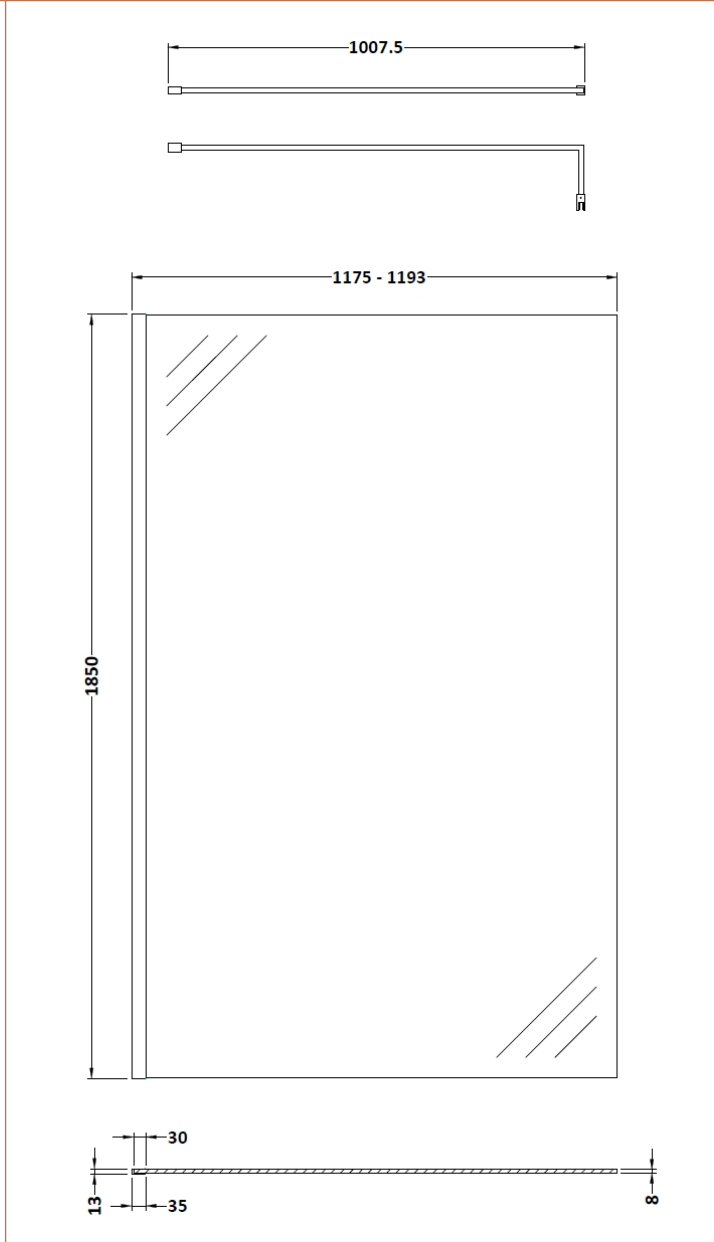

Sales Code: WRSCBB012

Description: Wetroom Screen 1200X1850x8mm Bb

Packaging Details

Barcode: 5056462618074

Sales Code: WRSC12

Description: Wetroom Screen 1200 X 1850 X 8mm

Product Dimensions

Height (mm):	1850
Width (mm):	1200
Depth (mm):	14
Nett Weight (kg):	50.5

Packaging Dimensions

Height (mm):	65
Width (mm):	1250
Length (mm):	1920
Gross Weight (kg):	50.5

Packaging Data

Box Colour:	Brown Cardboard Box - Printed
Box Qty:	1
Label Size:	100 x 50
Label Colour:	Not Applicable
Label Qty:	0

Outer Box Dimensions (If Applicable)

Height (mm):	
Width (mm):	
Depth (mm):	
Length (mm):	
Gross Weight (kg):	
Barcode:	5055275819050

Product Details

Country of Origin:	China
Fitting Instruction:	No
CE & UKCA:	Yes
Profile Material:	Aluminium
Profile Finish:	Polished Chrome
Adjustments (mm):	1175mm - 1193mm
Entry Width (mm):	N/A
Swing In Dim (mm):	N/A
Swing Out Dim (mm):	N/A
Radius (mm):	Not Applicable
Glass Thickness (mm):	8
Easy Fit:	No
Easy Clean:	No
Handle Style:	Not Applicable
Handle Material:	Not Applicable
Enclosure Design:	Frameless
Wheel Type:	Not Applicable
Support Bar Included:	Support Bar Included
Extras:	None

Sales Code: WRSF013

Description: 1850 Wetroom Wall Channel Brass

Product Dimensions

Height (mm):	1850
Width (mm):	
Depth (mm):	
Nett Weight (kg):	0.6

Packaging Dimensions

Height (mm):	60
Width (mm):	185
Length (mm):	1860
Gross Weight (kg):	0.6