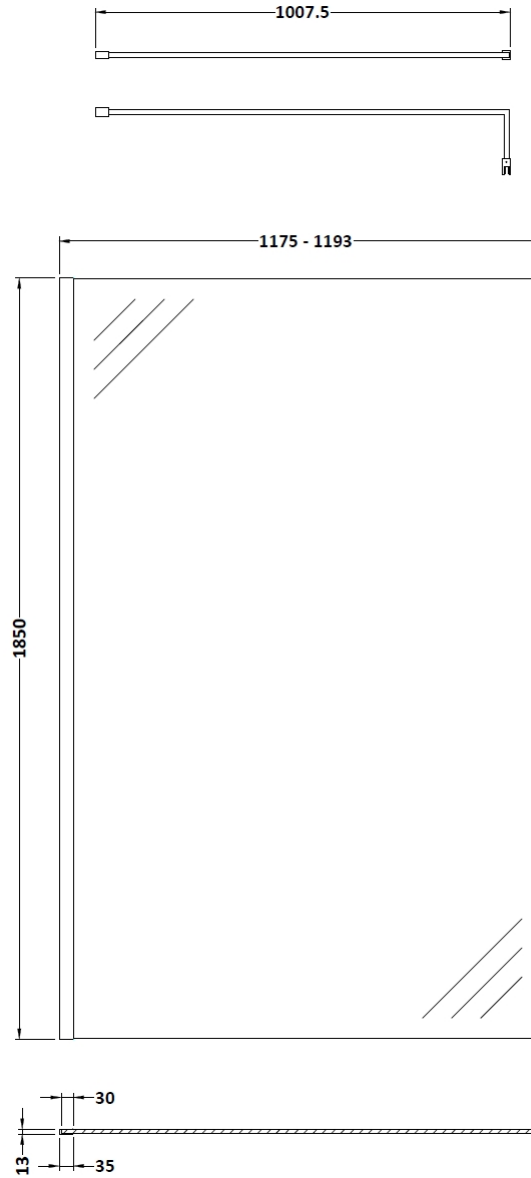

Sales Code: WRSCBB012

Description: Wetroom Screen 1200X1850x8mm Bb

Packaging Details

Barcode: 5056462618074

Sales Code: WRSC12

Description: Wetroom Screen 1200 X 1850 X 8mm

Product Dimensions

Height (mm):	1850
Width (mm):	1200
Depth (mm):	14
Nett Weight (kg):	50.5

Packaging Dimensions

Height (mm):	65
Width (mm):	1250
Length (mm):	1920
Gross Weight (kg):	50.5

Packaging Data

Box Colour:	Brown Cardboard Box - Printed
Box Qty:	1
Label Size:	100 x 50
Label Colour:	Not Applicable
Label Qty:	0

Outer Box Dimensions (If Applicable)

Height (mm):	
Width (mm):	
Depth (mm):	
Length (mm):	
Gross Weight (kg):	
Barcode:	5055275819050

Product Details

Country of Origin:	China
Fitting Instruction:	No
CE & UKCA:	Yes
Profile Material:	Aluminium
Profile Finish:	Polished Chrome
Adjustments (mm):	1175mm - 1193mm
Entry Width (mm):	N/A
Swing In Dim (mm):	N/A
Swing Out Dim (mm):	N/A
Radius (mm):	Not Applicable
Glass Thickness (mm):	8
Easy Fit:	No
Easy Clean:	No
Handle Style:	Not Applicable
Handle Material:	Not Applicable
Enclosure Design:	Frameless
Wheel Type:	Not Applicable
Support Bar Included:	Support Bar Included
Extras:	None

Sales Code: WRSF013

Description: 1850 Wetroom Wall Channel Brass

Product Dimensions

Height (mm):	1850
Width (mm):	
Depth (mm):	
Nett Weight (kg):	0.6

Packaging Dimensions

Height (mm):	60
Width (mm):	185
Length (mm):	1860
Gross Weight (kg):	0.6