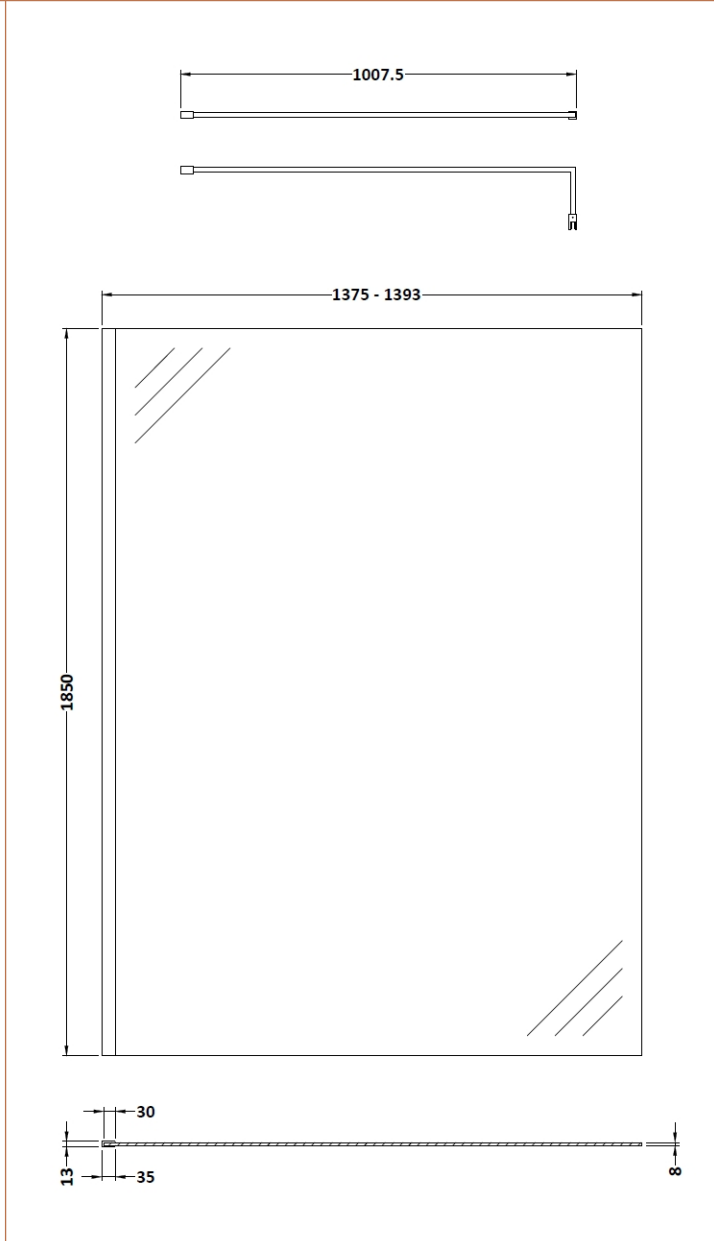

Sales Code: WRSCBB014

Description: Wetroom Screen 1400X1850x8mm Bb

Packaging Details

Barcode: 5056462618081

Sales Code: WRSC14

Description: Wetroom Screen 1400 X 1850 X 8mm

Product Dimensions

Height (mm):	1850
Width (mm):	1400
Depth (mm):	14
Nett Weight (kg):	59.5

Packaging Dimensions

Height (mm):	65
Width (mm):	1450
Length (mm):	1920
Gross Weight (kg):	59.5

Packaging Data

Box Colour:	Brown Cardboard Box - Printed
Box Qty:	1
Label Size:	100 x 50
Label Colour:	Not Applicable
Label Qty:	0

Outer Box Dimensions (If Applicable)

Height (mm):	
Width (mm):	
Depth (mm):	
Length (mm):	
Gross Weight (kg):	
Barcode:	5055275819067

Product Details

Country of Origin:	China
Fitting Instruction:	No
CE & UKCA:	Yes
Profile Material:	Aluminium
Profile Finish:	Polished Chrome
Adjustments (mm):	1375mm - 1393mm
Entry Width (mm):	N/A
Swing In Dim (mm):	N/A
Swing Out Dim (mm):	N/A
Radius (mm):	Not Applicable
Glass Thickness (mm):	8
Easy Fit:	No
Easy Clean:	No
Handle Style:	Not Applicable
Handle Material:	Not Applicable
Enclosure Design:	Frameless
Wheel Type:	Not Applicable
Support Bar Included:	Support Bar Included
Extras:	None

Sales Code: WRSF013

Description: 1850 Wetroom Wall Channel Brass

Product Dimensions

Height (mm):	1850
Width (mm):	
Depth (mm):	
Nett Weight (kg):	0.6

Packaging Dimensions

Height (mm):	60
Width (mm):	185
Length (mm):	1860
Gross Weight (kg):	0.6