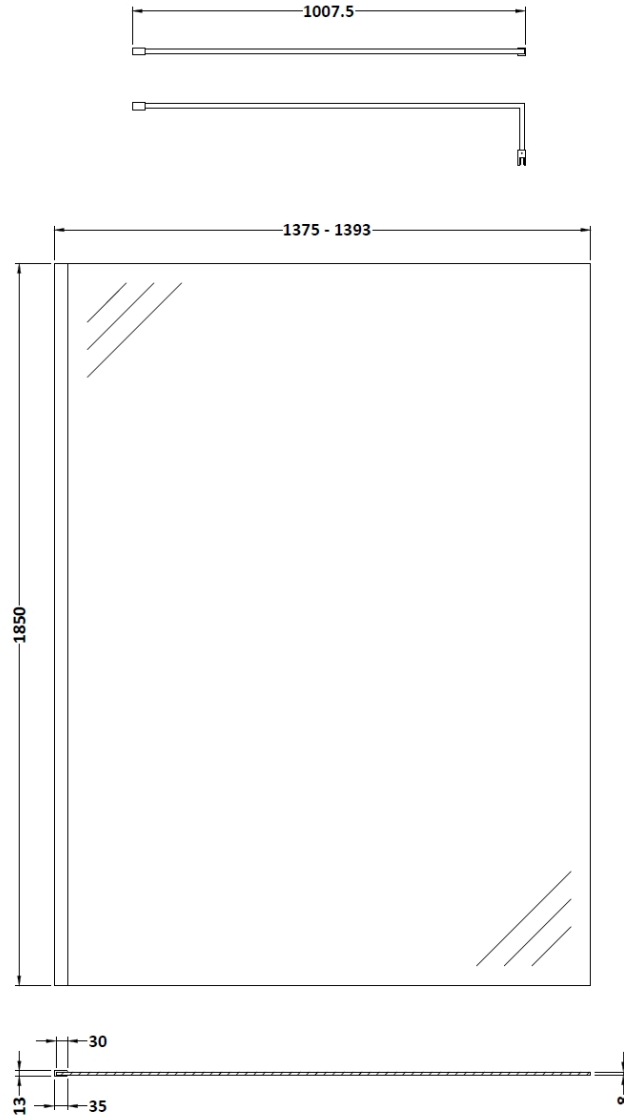

Sales Code: WRSCBB014

Description: Wetroom Screen 1400X1850x8mm Bb

Packaging Details

Barcode: 5056462618081

Sales Code: WRSC14

Description: Wetroom Screen 1400 X 1850 X 8mm

Product Dimensions

Height (mm):	1850
Width (mm):	1400
Depth (mm):	14
Nett Weight (kg):	59.5

Packaging Dimensions

Height (mm):	65
Width (mm):	1450
Length (mm):	1920
Gross Weight (kg):	59.5

Packaging Data

Box Colour:	Brown Cardboard Box - Printed
Box Qty:	1
Label Size:	100 x 50
Label Colour:	Not Applicable
Label Qty:	0

Outer Box Dimensions (If Applicable)

Height (mm):	
Width (mm):	
Depth (mm):	
Length (mm):	
Gross Weight (kg):	
Barcode:	5055275819067

Product Details

Country of Origin:	China
Fitting Instruction:	No
CE & UKCA:	Yes
Profile Material:	Aluminium
Profile Finish:	Polished Chrome
Adjustments (mm):	1375mm - 1393mm
Entry Width (mm):	N/A
Swing In Dim (mm):	N/A
Swing Out Dim (mm):	N/A
Radius (mm):	Not Applicable
Glass Thickness (mm):	8
Easy Fit:	No
Easy Clean:	No
Handle Style:	Not Applicable
Handle Material:	Not Applicable
Enclosure Design:	Frameless
Wheel Type:	Not Applicable
Support Bar Included:	Support Bar Included
Extras:	None

Sales Code: WRSF013

Description: 1850 Wetroom Wall Channel Brass

Product Dimensions

Height (mm):	1850
Width (mm):	
Depth (mm):	
Nett Weight (kg):	0.6

Packaging Dimensions

Height (mm):	60
Width (mm):	185
Length (mm):	1860
Gross Weight (kg):	0.6