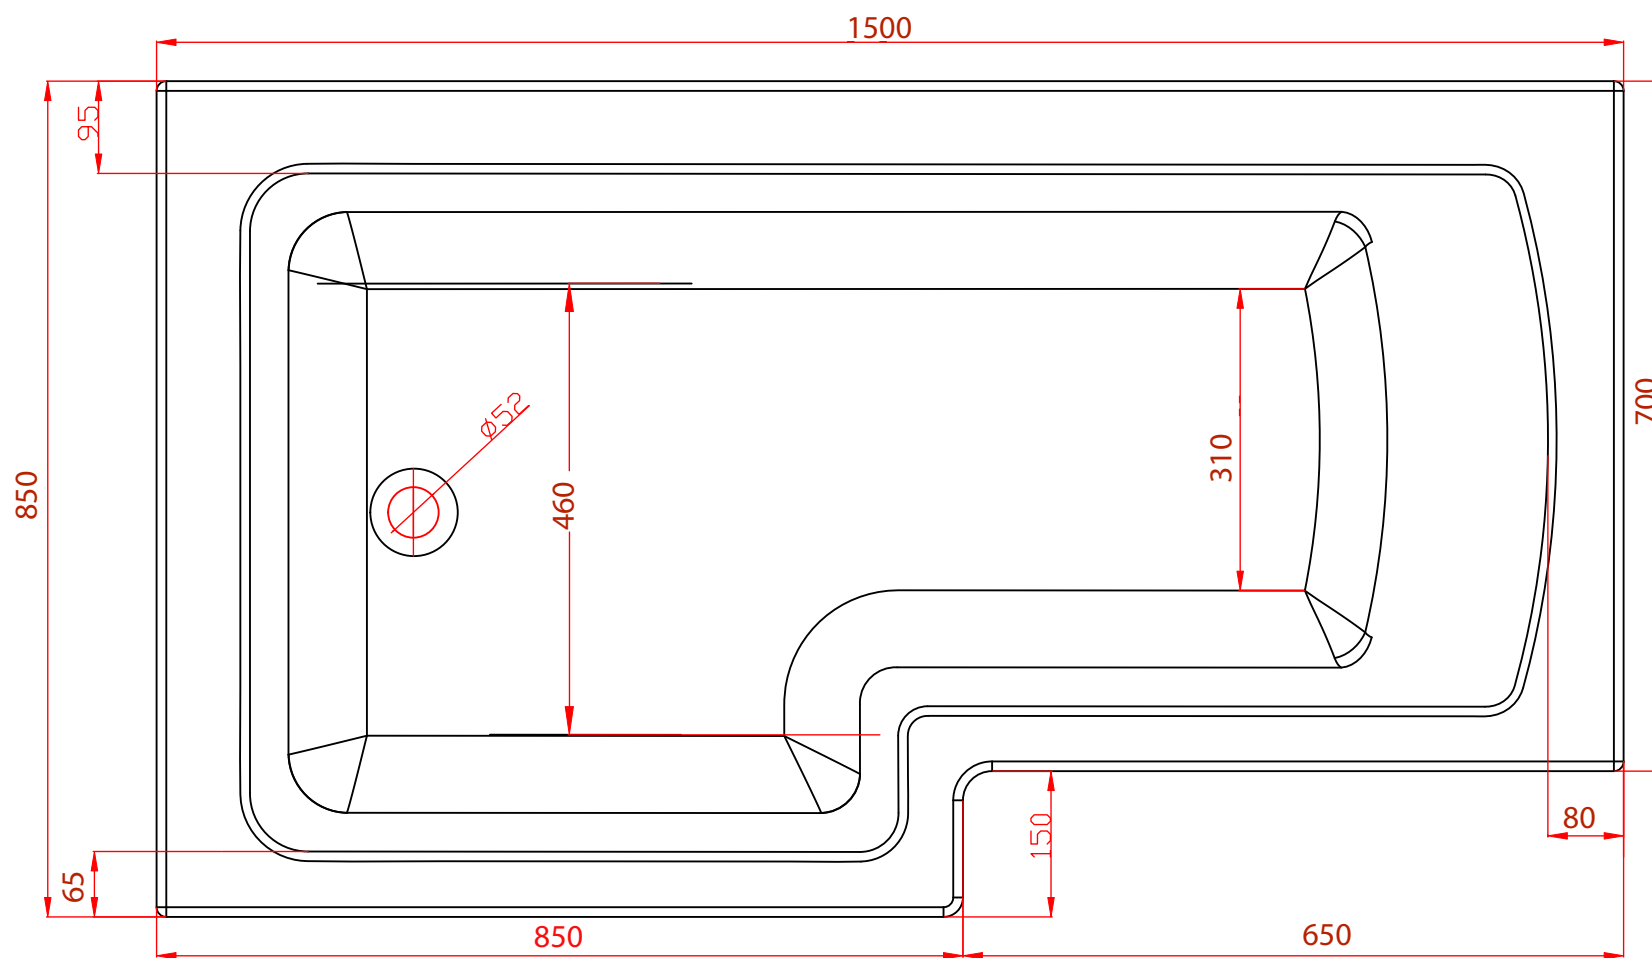

SECTION K-K
SCALE 1 : 4

Shannon L Shaped LH 1500 x 850 x 400