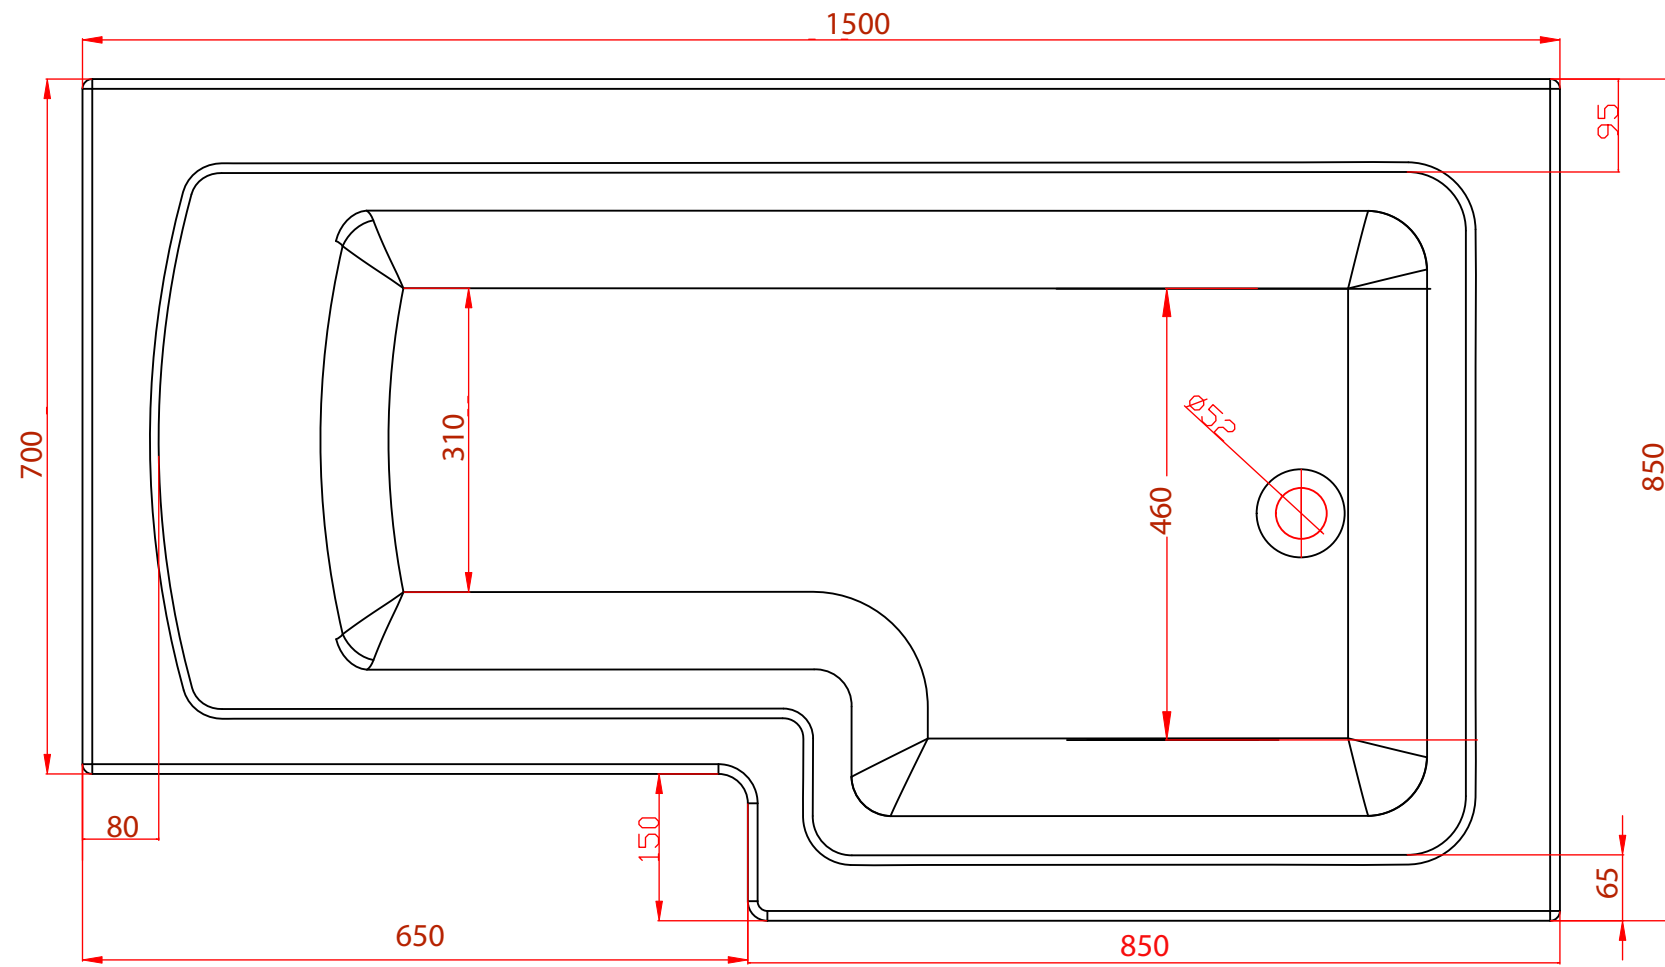

SECTION K-K
SCALE 1 : 4

Shannon L Shaped RH 1500 x 850 x 400