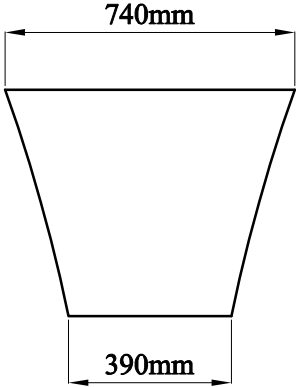

Item No.:DM994

Measurement:1650×740×565mm

SECTION A-A

SECTION B-B