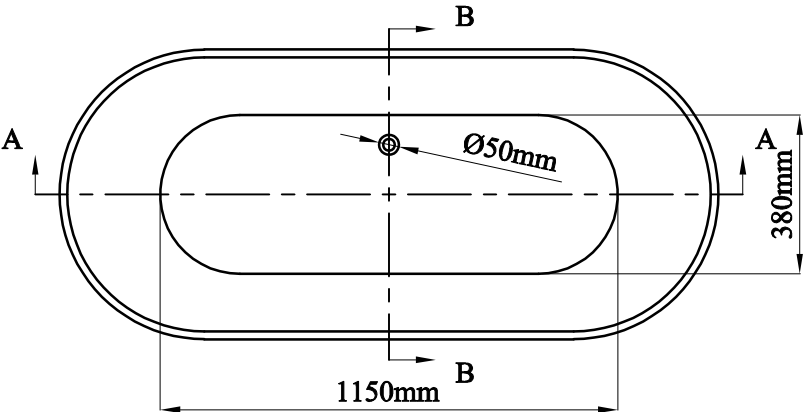

Item No.:DM994

Measurement:1650×740×565mm

SECTION A-A

SECTION B-B