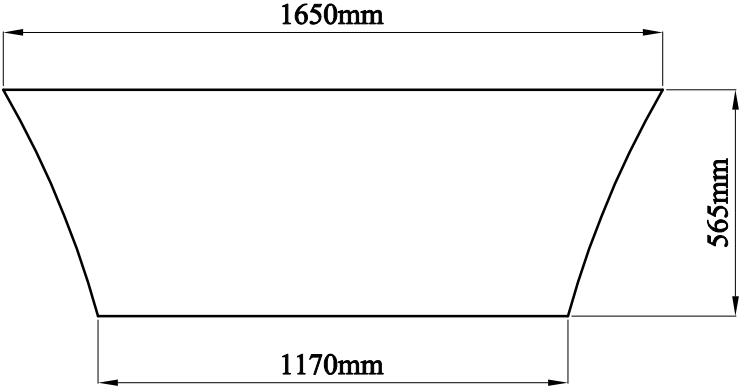

Item No.:DM994

Measurement:1650×740×565mm

SECTION A-A

SECTION B-B