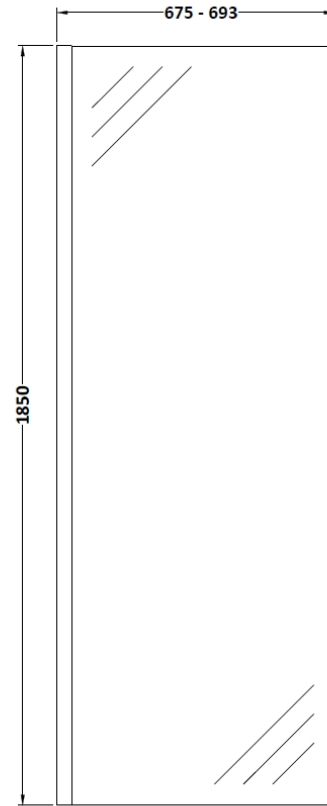

Sales Code: WRSCBP070

Description: Wetroom Screen 700X1850x8mm Black

Packaging Details

Barcode: 5056211897453

Sales Code: WRSC070

Description: Wetroom Screen 700 X 1850 X 8mm

Product Dimensions

| | |
|-------------------|------|
| Height (mm): | 1850 |
| Width (mm): | 700 |
| Depth (mm): | 14 |
| Nett Weight (kg): | 29.5 |

Packaging Dimensions

| | |
|--------------------|------|
| Height (mm): | 65 |
| Width (mm): | 750 |
| Length (mm): | 1920 |
| Gross Weight (kg): | 29.5 |

Packaging Data

| | |
|---------------|-------------------------------|
| Box Colour: | Brown Cardboard Box - Printed |
| Box Qty: | 1 |
| Label Size: | 100 x 50 |
| Label Colour: | Not Applicable |
| Label Qty: | 0 |

Outer Box Dimensions (If Applicable)

| | |
|--------------------|---------------|
| Height (mm): | |
| Width (mm): | |
| Depth (mm): | |
| Length (mm): | |
| Gross Weight (kg): | |
| Barcode: | 5055275819005 |

Outer Box Dimensions (If Applicable)

| | |
|--------------------|---------------|
| Height (mm): | |
| Width (mm): | |
| Depth (mm): | |
| Length (mm): | |
| Gross Weight (kg): | |
| Barcode: | 5056211847342 |