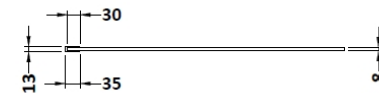

Sales Code: WRSCBP070

Description: Wetroom Screen 700X1850x8mm Black

Packaging Details

Barcode: 5056211897453

Sales Code: WRSC070

Description: Wetroom Screen 700 X 1850 X 8mm

Product Dimensions

| | |
|-------------------|------|
| Height (mm): | 1850 |
| Width (mm): | 700 |
| Depth (mm): | 14 |
| Nett Weight (kg): | 29.5 |

Packaging Dimensions

| | |
|--------------------|------|
| Height (mm): | 65 |
| Width (mm): | 750 |
| Length (mm): | 1920 |
| Gross Weight (kg): | 29.5 |

Packaging Data

| | |
|---------------|-------------------------------|
| Box Colour: | Brown Cardboard Box - Printed |
| Box Qty: | 1 |
| Label Size: | 100 x 50 |
| Label Colour: | Not Applicable |
| Label Qty: | 0 |