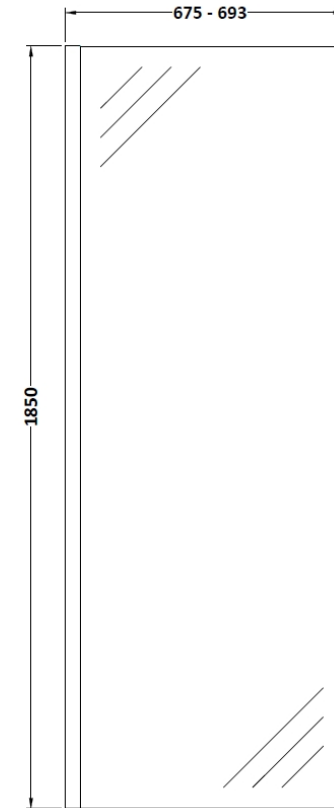

Sales Code: WRSCBP070

Description: Wetroom Screen 700X1850x8mm Black

Packaging Details

Barcode: 5056211897453

Sales Code: WRSC070

Description: Wetroom Screen 700 X 1850 X 8mm

Product Dimensions

| | |
|-------------------|------|
| Height (mm): | 1850 |
| Width (mm): | 700 |
| Depth (mm): | 14 |
| Nett Weight (kg): | 29.5 |

Packaging Dimensions

| | |
|--------------------|------|
| Height (mm): | 65 |
| Width (mm): | 750 |
| Length (mm): | 1920 |
| Gross Weight (kg): | 29.5 |

Packaging Data

| | |
|---------------|-------------------------------|
| Box Colour: | Brown Cardboard Box - Printed |
| Box Qty: | 1 |
| Label Size: | 100 x 50 |
| Label Colour: | Not Applicable |
| Label Qty: | 0 |

Outer Box Dimensions (If Applicable)

| | |
|--------------------|---------------|
| Height (mm): | |
| Width (mm): | |
| Depth (mm): | |
| Length (mm): | |
| Gross Weight (kg): | |
| Barcode: | 5055275819005 |

Outer Box Dimensions (If Applicable)

| | |
|--------------------|---------------|
| Height (mm): | |
| Width (mm): | |
| Depth (mm): | |
| Length (mm): | |
| Gross Weight (kg): | |
| Barcode: | 5056211847342 |