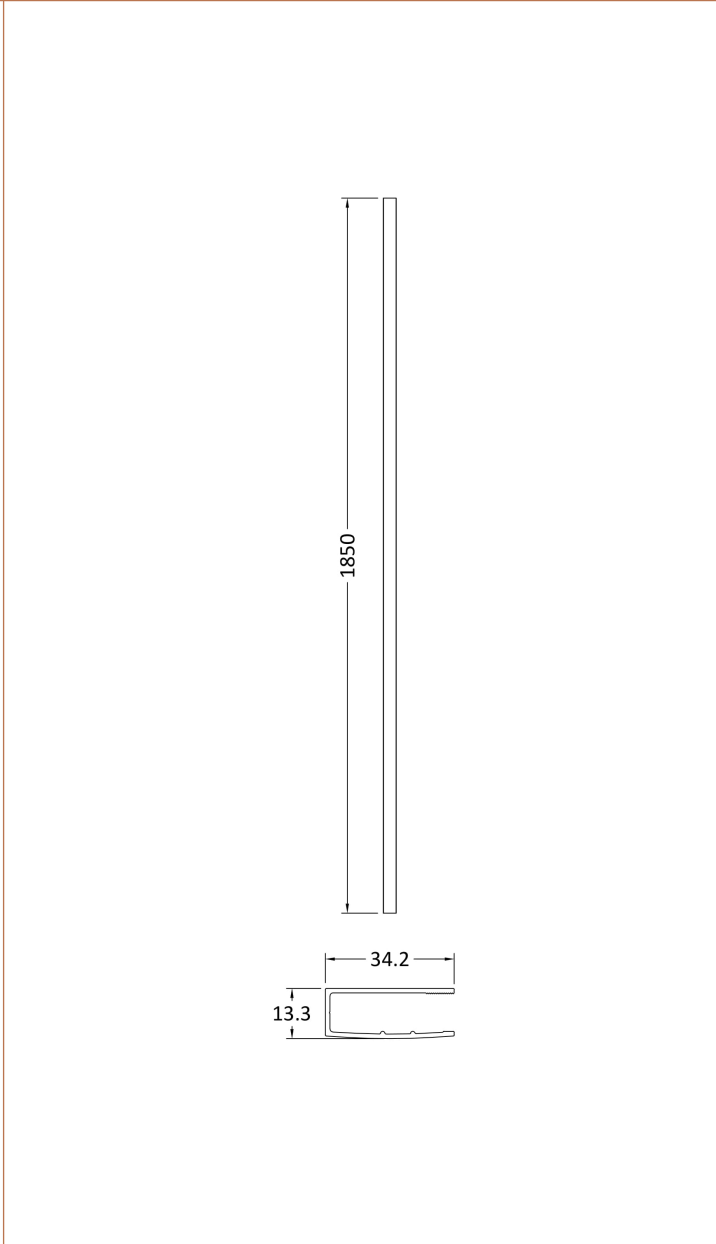

Sales Code: WRSF009

Description: 1850 Wetroom Wall Channel Black

Product Dimensions	
Height (mm):	1850
Width (mm):	
Depth (mm):	
Nett Weight (kg):	0.6
Packaging Dimensions	
Height (mm):	60
Width (mm):	185
Length (mm):	1860
Gross Weight (kg):	0.6
Packaging Data	
Box Colour:	Brown Cardboard Box - Printed
Box Qty:	1
Label Size:	100 x 50
Label Colour:	White Label
Label Qty:	1
Outer Box Dimensions (If Applicable)	
Height (mm):	
Width (mm):	
Depth (mm):	
Length (mm):	
Gross Weight (kg):	
Barcode:	5056211897224
Product Details	
Country of Origin:	China
Fitting Instruction:	No
CE & UKCA:	N/A
Profile Material:	Aluminium
Profile Finish:	Matt Black
Adjustments (mm):	18mm
Entry Width (mm):	N/A
Swing In Dim (mm):	N/A
Swing Out Dim (mm):	N/A
Radius (mm):	Not Applicable
Glass Thickness (mm):	
Easy Fit:	Not Applicable
Easy Clean:	Not Applicable
Handle Style:	Not Applicable
Handle Material:	Not Applicable
Enclosure Design:	Not Applicable
Wheel Type:	Not Applicable
Support Bar Included:	Support Bar Not Included
Extras:	None