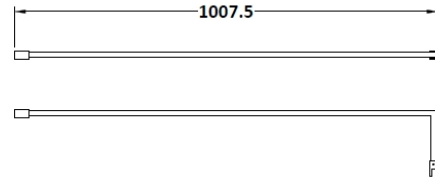

Sales Code: WRSCBP076

Description: Wetroom Screen 760X1850x8mm Black

Packaging Details

Barcode: 5056211897460

Sales Code: WRSC076

Description: Wetroom Screen 760 X 1850 X 8mm

Product Dimensions

Height (mm):	1850
Width (mm):	760
Depth (mm):	14
Nett Weight (kg):	32.5

Packaging Dimensions

Height (mm):	65
Width (mm):	810
Length (mm):	1920
Gross Weight (kg):	32.5

Packaging Data

Box Colour:	Brown Cardboard Box - Printed
Box Qty:	1
Label Size:	100 x 50
Label Colour:	Not Applicable
Label Qty:	0

Outer Box Dimensions (If Applicable)

Height (mm):	
Width (mm):	
Depth (mm):	
Length (mm):	
Gross Weight (kg):	
Barcode:	5055275819012

Product Details

Country of Origin:	China
Fitting Instruction:	No
CE & UKCA:	Yes
Profile Material:	Aluminium
Profile Finish:	Polished Chrome
Adjustments (mm):	735mm - 753mm
Entry Width (mm):	N/A
Swing In Dim (mm):	N/A
Swing Out Dim (mm):	N/A
Radius (mm):	Not Applicable
Glass Thickness (mm):	8
Easy Fit:	No
Easy Clean:	No
Handle Style:	Not Applicable
Handle Material:	Not Applicable
Enclosure Design:	Frameless
Wheel Type:	Not Applicable
Support Bar Included:	Support Bar Included
Extras:	None

Sales Code: WRSF009

Description: 1850 Wetroom Wall Channel Black

Product Dimensions

Height (mm):	1850
Width (mm):	
Depth (mm):	
Nett Weight (kg):	0.6

Packaging Dimensions

Height (mm):	60
Width (mm):	185
Length (mm):	1860
Gross Weight (kg):	0.6