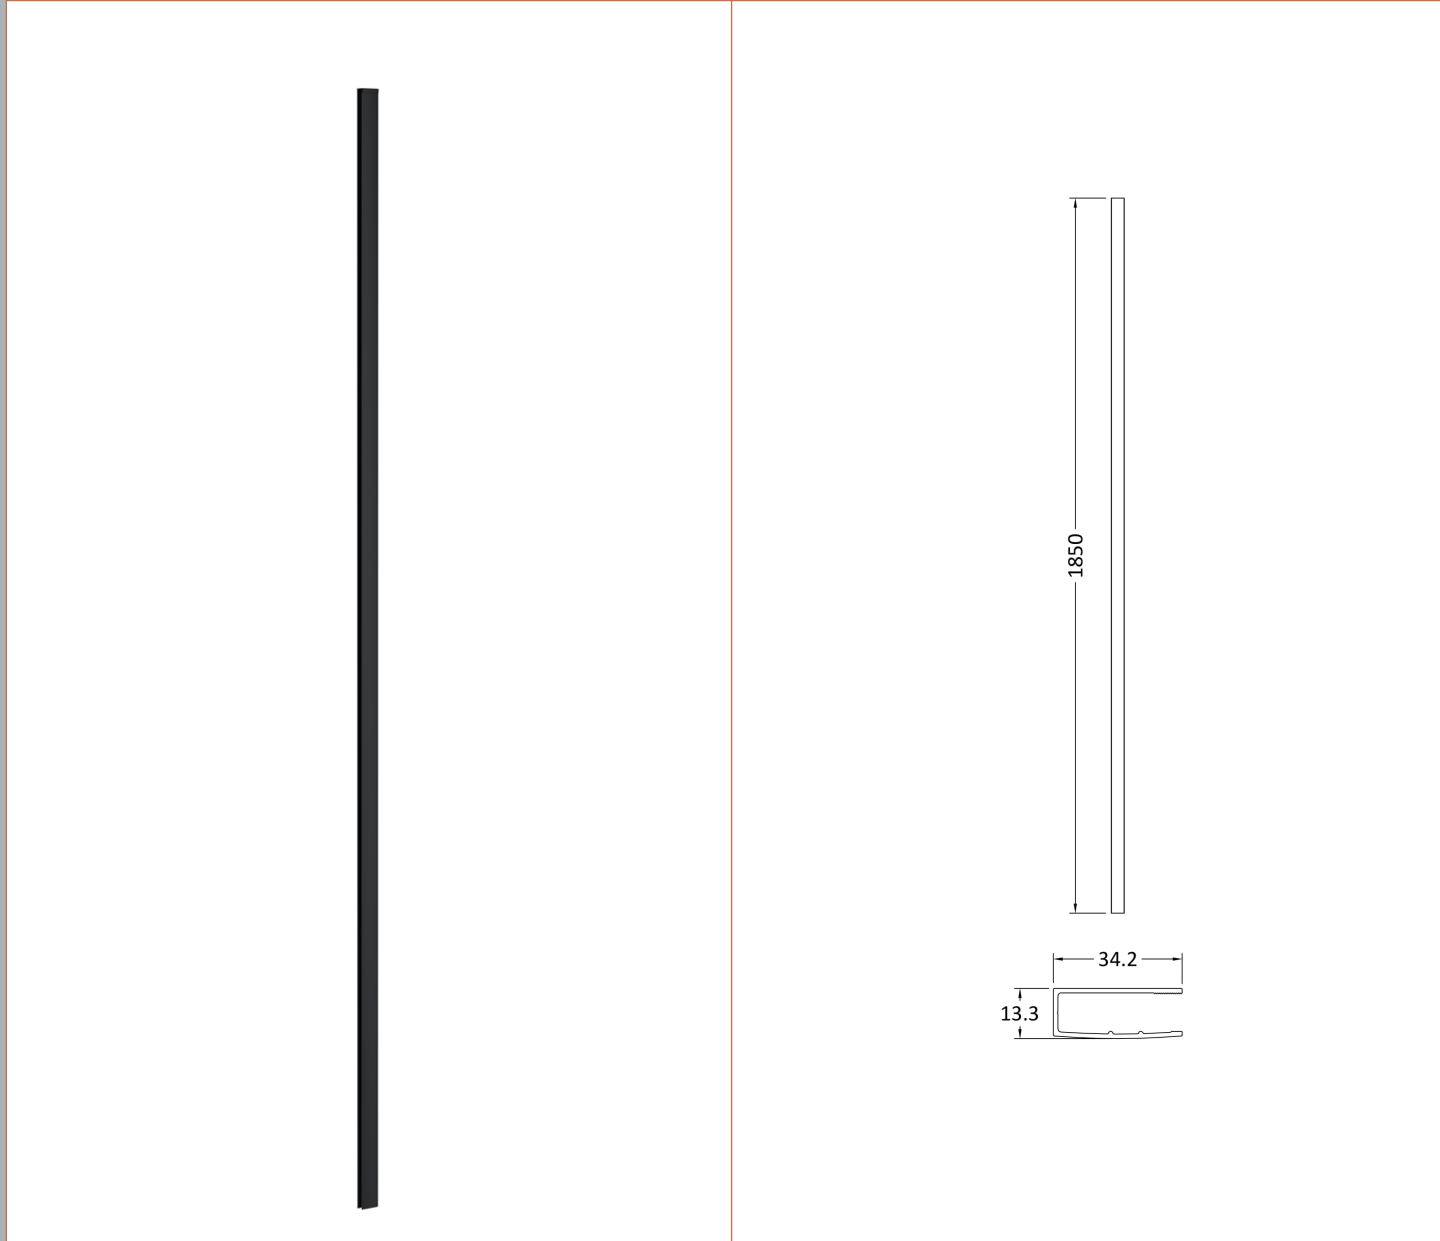

Sales Code: WRSCBP076

Description: Wetroom Screen 760X1850x8mm Black

Packaging Details

Barcode: 5056211897460

Sales Code: WRSC076

Description: Wetroom Screen 760 X 1850 X 8mm

Product Dimensions

Height (mm):	1850
Width (mm):	760
Depth (mm):	14
Nett Weight (kg):	32.5

Packaging Dimensions

Height (mm):	65
Width (mm):	810
Length (mm):	1920
Gross Weight (kg):	32.5

Packaging Data

Box Colour:	Brown Cardboard Box - Printed
Box Qty:	1
Label Size:	100 x 50
Label Colour:	Not Applicable
Label Qty:	0

Outer Box Dimensions (If Applicable)

Height (mm):	
Width (mm):	
Depth (mm):	
Length (mm):	
Gross Weight (kg):	
Barcode:	5055275819012

Product Details

Country of Origin:	China
Fitting Instruction:	No
CE & UKCA:	Yes
Profile Material:	Aluminium
Profile Finish:	Polished Chrome
Adjustments (mm):	735mm - 753mm
Entry Width (mm):	N/A
Swing In Dim (mm):	N/A
Swing Out Dim (mm):	N/A
Radius (mm):	Not Applicable
Glass Thickness (mm):	8
Easy Fit:	No
Easy Clean:	No
Handle Style:	Not Applicable
Handle Material:	Not Applicable
Enclosure Design:	Frameless
Wheel Type:	Not Applicable
Support Bar Included:	Support Bar Included
Extras:	None

Sales Code: WRSF009

Description: 1850 Wetroom Wall Channel Black

Product Dimensions

Height (mm):	1850
Width (mm):	
Depth (mm):	
Nett Weight (kg):	0.6

Packaging Dimensions

Height (mm):	60
Width (mm):	185
Length (mm):	1860
Gross Weight (kg):	0.6