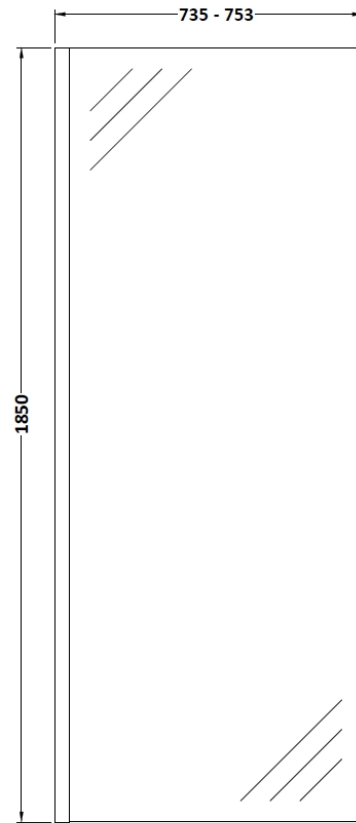

Sales Code: WRSCBP076

Description: Wetroom Screen 760X1850x8mm Black

Packaging Details

Barcode: 5056211897460

Sales Code: WRSC076

Description: Wetroom Screen 760 X 1850 X 8mm

Product Dimensions

Height (mm):	1850
Width (mm):	760
Depth (mm):	14
Nett Weight (kg):	32.5

Packaging Dimensions

Height (mm):	65
Width (mm):	810
Length (mm):	1920
Gross Weight (kg):	32.5

Packaging Data

Box Colour:	Brown Cardboard Box - Printed
Box Qty:	1
Label Size:	100 x 50
Label Colour:	Not Applicable
Label Qty:	0

Outer Box Dimensions (If Applicable)

Height (mm):	
Width (mm):	
Depth (mm):	
Length (mm):	
Gross Weight (kg):	
Barcode:	5055275819012

Product Details

Country of Origin:	China
Fitting Instruction:	No
CE & UKCA:	Yes
Profile Material:	Aluminium
Profile Finish:	Polished Chrome
Adjustments (mm):	735mm - 753mm
Entry Width (mm):	N/A
Swing In Dim (mm):	N/A
Swing Out Dim (mm):	N/A
Radius (mm):	Not Applicable
Glass Thickness (mm):	8
Easy Fit:	No
Easy Clean:	No
Handle Style:	Not Applicable
Handle Material:	Not Applicable
Enclosure Design:	Frameless
Wheel Type:	Not Applicable
Support Bar Included:	Support Bar Included
Extras:	None

Sales Code: WRSF009

Description: 1850 Wetroom Wall Channel Black

Product Dimensions

Height (mm):	1850
Width (mm):	
Depth (mm):	
Nett Weight (kg):	0.6

Packaging Dimensions

Height (mm):	60
Width (mm):	185
Length (mm):	1860
Gross Weight (kg):	0.6