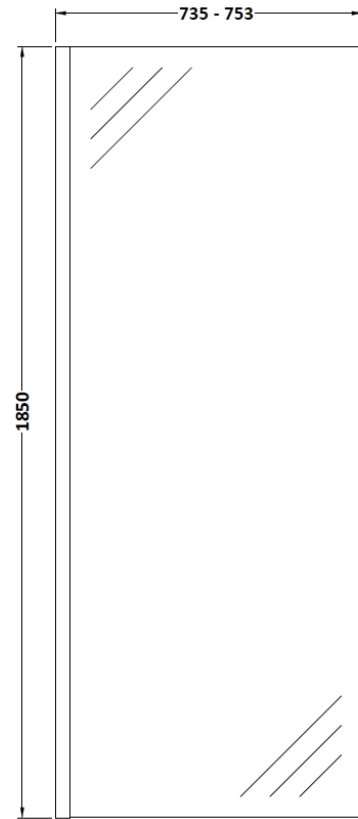

Sales Code: WRSCBP076

Description: Wetroom Screen 760X1850x8mm Black

Packaging Details

Barcode: 5056211897460

Sales Code: WRSC076

Description: Wetroom Screen 760 X 1850 X 8mm

Product Dimensions

Height (mm):	1850
Width (mm):	760
Depth (mm):	14
Nett Weight (kg):	32.5

Packaging Dimensions

Height (mm):	65
Width (mm):	810
Length (mm):	1920
Gross Weight (kg):	32.5

Packaging Data

Box Colour:	Brown Cardboard Box - Printed
Box Qty:	1
Label Size:	100 x 50
Label Colour:	Not Applicable
Label Qty:	0

Outer Box Dimensions (If Applicable)

Height (mm):	
Width (mm):	
Depth (mm):	
Length (mm):	
Gross Weight (kg):	
Barcode:	5055275819012

Product Details

Country of Origin:	China
Fitting Instruction:	No
CE & UKCA:	Yes
Profile Material:	Aluminium
Profile Finish:	Polished Chrome
Adjustments (mm):	735mm - 753mm
Entry Width (mm):	N/A
Swing In Dim (mm):	N/A
Swing Out Dim (mm):	N/A
Radius (mm):	Not Applicable
Glass Thickness (mm):	8
Easy Fit:	No
Easy Clean:	No
Handle Style:	Not Applicable
Handle Material:	Not Applicable
Enclosure Design:	Frameless
Wheel Type:	Not Applicable
Support Bar Included:	Support Bar Included
Extras:	None

Sales Code: WRSF009

Description: 1850 Wetroom Wall Channel Black

Product Dimensions

Height (mm):	1850
Width (mm):	
Depth (mm):	
Nett Weight (kg):	0.6

Packaging Dimensions

Height (mm):	60
Width (mm):	185
Length (mm):	1860
Gross Weight (kg):	0.6