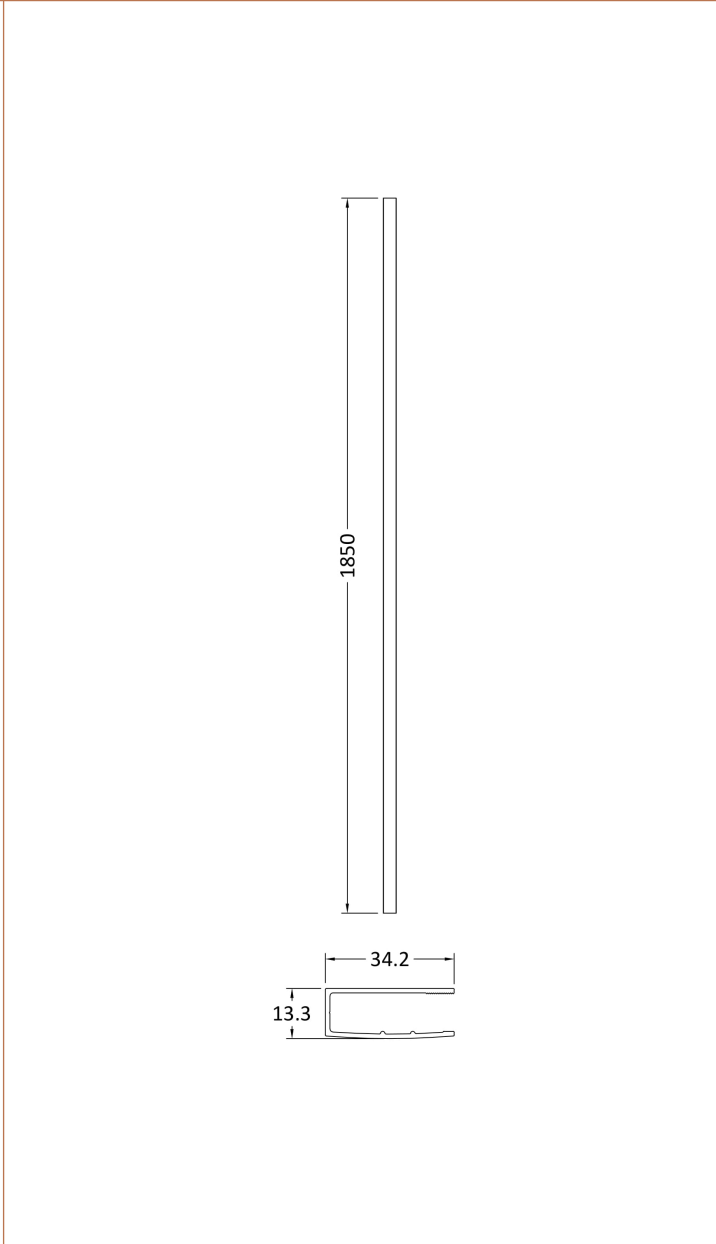

Sales Code: WRSCBP080

Description: Wetroom Screen 800X1850x8mm Black

Packaging Details

Barcode: 5056211897477

Sales Code: WRSC080

Description: Wetroom Screen 800 X 1850 X 8mm

Product Dimensions

Height (mm):	1850
Width (mm):	800
Depth (mm):	14
Nett Weight (kg):	34

Packaging Dimensions

Height (mm):	65
Width (mm):	850
Length (mm):	1920
Gross Weight (kg):	34

Packaging Data

Box Colour:	Brown Cardboard Box - Printed
Box Qty:	1
Label Size:	100 x 50
Label Colour:	Not Applicable
Label Qty:	0

Outer Box Dimensions (If Applicable)

Height (mm):	
Width (mm):	
Depth (mm):	
Length (mm):	
Gross Weight (kg):	
Barcode:	5055275819029

Product Details

Country of Origin:	China
Fitting Instruction:	No
CE & UKCA:	Yes
Profile Material:	Aluminium
Profile Finish:	Polished Chrome
Adjustments (mm):	775mm - 793mm
Entry Width (mm):	N/A
Swing In Dim (mm):	N/A
Swing Out Dim (mm):	N/A
Radius (mm):	Not Applicable
Glass Thickness (mm):	8
Easy Fit:	No
Easy Clean:	No
Handle Style:	Not Applicable
Handle Material:	Not Applicable
Enclosure Design:	Frameless
Wheel Type:	Not Applicable
Support Bar Included:	Support Bar Included
Extras:	None

Sales Code: WRSF009

Description: 1850 Wetroom Wall Channel Black

Product Dimensions

Height (mm):	1850
Width (mm):	
Depth (mm):	
Nett Weight (kg):	0.6

Packaging Dimensions

Height (mm):	60
Width (mm):	185
Length (mm):	1860
Gross Weight (kg):	0.6