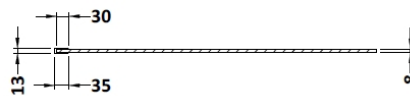

Sales Code: WRSCBP080

Description: Wetroom Screen 800X1850x8mm Black

Packaging Details

Barcode: 5056211897477

Sales Code: WRSC080

Description: Wetroom Screen 800 X 1850 X 8mm

Product Dimensions

Height (mm):	1850
Width (mm):	800
Depth (mm):	14
Nett Weight (kg):	34

Packaging Dimensions

Height (mm):	65
Width (mm):	850
Length (mm):	1920
Gross Weight (kg):	34

Packaging Data

Box Colour:	Brown Cardboard Box - Printed
Box Qty:	1
Label Size:	100 x 50
Label Colour:	Not Applicable
Label Qty:	0

Outer Box Dimensions (If Applicable)

Height (mm):	
Width (mm):	
Depth (mm):	
Length (mm):	
Gross Weight (kg):	
Barcode:	5055275819029

Product Details

Country of Origin:	China
Fitting Instruction:	No
CE & UKCA:	Yes
Profile Material:	Aluminium
Profile Finish:	Polished Chrome
Adjustments (mm):	775mm - 793mm
Entry Width (mm):	N/A
Swing In Dim (mm):	N/A
Swing Out Dim (mm):	N/A
Radius (mm):	Not Applicable
Glass Thickness (mm):	8
Easy Fit:	No
Easy Clean:	No
Handle Style:	Not Applicable
Handle Material:	Not Applicable
Enclosure Design:	Frameless
Wheel Type:	Not Applicable
Support Bar Included:	Support Bar Included
Extras:	None

Sales Code: WRSF009

Description: 1850 Wetroom Wall Channel Black

Product Dimensions

Height (mm):	1850
Width (mm):	
Depth (mm):	
Nett Weight (kg):	0.6

Packaging Dimensions

Height (mm):	60
Width (mm):	185
Length (mm):	1860
Gross Weight (kg):	0.6