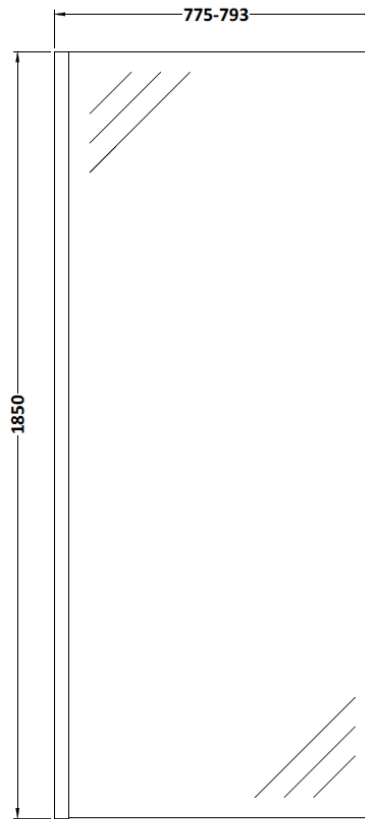

Sales Code: WRSCBP080

Description: Wetroom Screen 800X1850x8mm Black

Packaging Details

Barcode: 5056211897477

Sales Code: WRSC080

Description: Wetroom Screen 800 X 1850 X 8mm

Product Dimensions

Height (mm):	1850
Width (mm):	800
Depth (mm):	14
Nett Weight (kg):	34

Packaging Dimensions

Height (mm):	65
Width (mm):	850
Length (mm):	1920
Gross Weight (kg):	34

Packaging Data

Box Colour:	Brown Cardboard Box - Printed
Box Qty:	1
Label Size:	100 x 50
Label Colour:	Not Applicable
Label Qty:	0

Outer Box Dimensions (If Applicable)

Height (mm):	
Width (mm):	
Depth (mm):	
Length (mm):	
Gross Weight (kg):	
Barcode:	5055275819029

Product Details

Country of Origin:	China
Fitting Instruction:	No
CE & UKCA:	Yes
Profile Material:	Aluminium
Profile Finish:	Polished Chrome
Adjustments (mm):	775mm - 793mm
Entry Width (mm):	N/A
Swing In Dim (mm):	N/A
Swing Out Dim (mm):	N/A
Radius (mm):	Not Applicable
Glass Thickness (mm):	8
Easy Fit:	No
Easy Clean:	No
Handle Style:	Not Applicable
Handle Material:	Not Applicable
Enclosure Design:	Frameless
Wheel Type:	Not Applicable
Support Bar Included:	Support Bar Included
Extras:	None

Sales Code: WRSF009

Description: 1850 Wetroom Wall Channel Black

Product Dimensions

Height (mm):	1850
Width (mm):	
Depth (mm):	
Nett Weight (kg):	0.6

Packaging Dimensions

Height (mm):	60
Width (mm):	185
Length (mm):	1860
Gross Weight (kg):	0.6