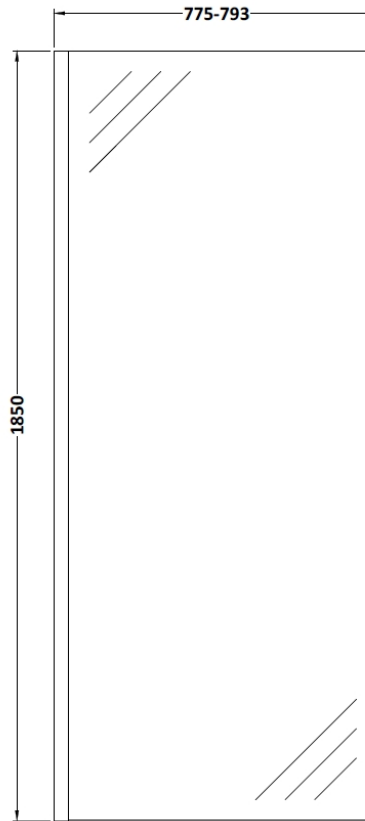

Sales Code: WRSCBP080

Description: Wetroom Screen 800X1850x8mm Black

Packaging Details

Barcode: 5056211897477

Sales Code: WRSC080

Description: Wetroom Screen 800 X 1850 X 8mm

Product Dimensions

Height (mm):	1850
Width (mm):	800
Depth (mm):	14
Nett Weight (kg):	34

Packaging Dimensions

Height (mm):	65
Width (mm):	850
Length (mm):	1920
Gross Weight (kg):	34

Packaging Data

Box Colour:	Brown Cardboard Box - Printed
Box Qty:	1
Label Size:	100 x 50
Label Colour:	Not Applicable
Label Qty:	0

Outer Box Dimensions (If Applicable)

Height (mm):	
Width (mm):	
Depth (mm):	
Length (mm):	
Gross Weight (kg):	
Barcode:	5055275819029

Product Details

Country of Origin:	China
Fitting Instruction:	No
CE & UKCA:	Yes
Profile Material:	Aluminium
Profile Finish:	Polished Chrome
Adjustments (mm):	775mm - 793mm
Entry Width (mm):	N/A
Swing In Dim (mm):	N/A
Swing Out Dim (mm):	N/A
Radius (mm):	Not Applicable
Glass Thickness (mm):	8
Easy Fit:	No
Easy Clean:	No
Handle Style:	Not Applicable
Handle Material:	Not Applicable
Enclosure Design:	Frameless
Wheel Type:	Not Applicable
Support Bar Included:	Support Bar Included
Extras:	None

Sales Code: WRSF009

Description: 1850 Wetroom Wall Channel Black

Product Dimensions

Height (mm):	1850
Width (mm):	
Depth (mm):	
Nett Weight (kg):	0.6

Packaging Dimensions

Height (mm):	60
Width (mm):	185
Length (mm):	1860
Gross Weight (kg):	0.6