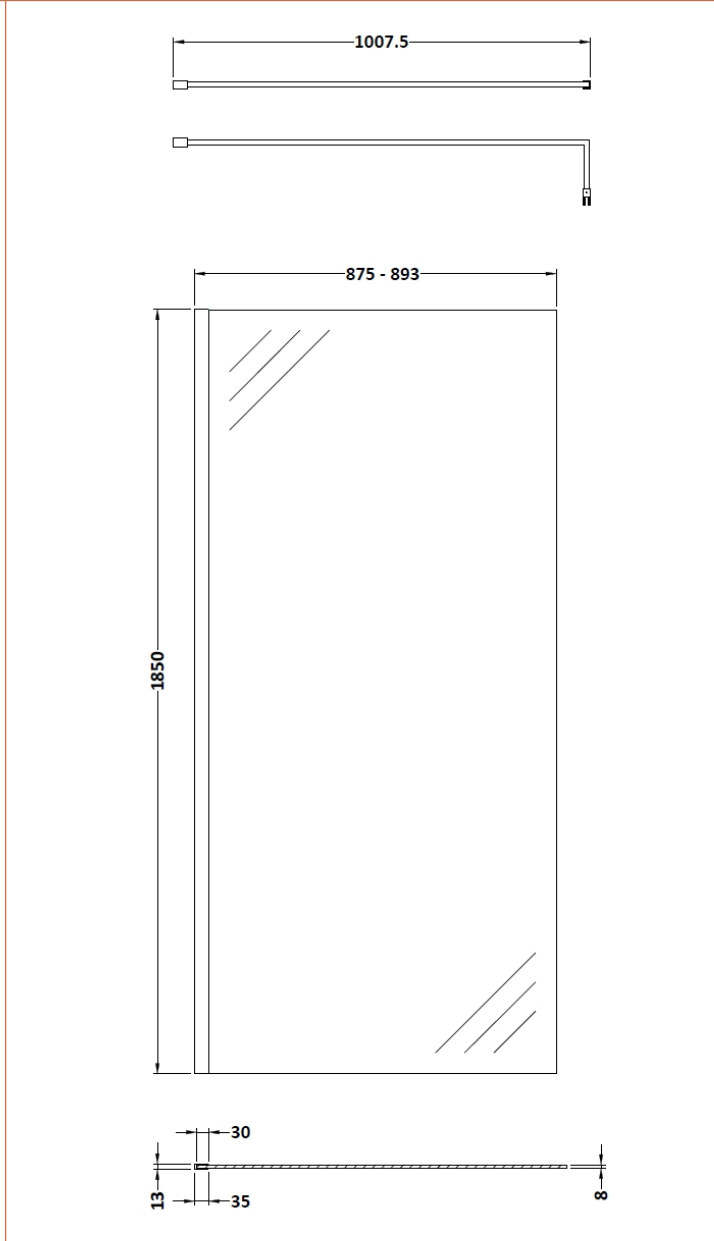

Sales Code: WRSCBP090

Description: Wetroom Screen 900X1850x8mm Black

Packaging Details

Barcode: 5056211897484

Sales Code: WRSC090

Description: Wetroom Screen 900 X 1850 X 8mm

Product Dimensions

Height (mm):	1850
Width (mm):	900
Depth (mm):	14
Nett Weight (kg):	37.5

Packaging Dimensions

Height (mm):	65
Width (mm):	950
Length (mm):	1920
Gross Weight (kg):	38.2

Packaging Data

Box Colour:	Brown Cardboard Box - Printed
Box Qty:	1
Label Size:	100 x 50
Label Colour:	Not Applicable
Label Qty:	0

Outer Box Dimensions (If Applicable)

Height (mm):	
Width (mm):	
Depth (mm):	
Length (mm):	
Gross Weight (kg):	
Barcode:	5055275819036

Product Details

Country of Origin:	China
Fitting Instruction:	No
CE & UKCA:	Yes
Profile Material:	Aluminium
Profile Finish:	Polished Chrome
Adjustments (mm):	875mm - 893mm
Entry Width (mm):	N/A
Swing In Dim (mm):	N/A
Swing Out Dim (mm):	N/A
Radius (mm):	Not Applicable
Glass Thickness (mm):	8
Easy Fit:	No
Easy Clean:	No
Handle Style:	Not Applicable
Handle Material:	Not Applicable
Enclosure Design:	Frameless
Wheel Type:	Not Applicable
Support Bar Included:	Support Bar Included
Extras:	None

Sales Code: WRSF009

Description: 1850 Wetroom Wall Channel Black

Product Dimensions

Height (mm):	1850
Width (mm):	
Depth (mm):	
Nett Weight (kg):	0.6

Packaging Dimensions

Height (mm):	60
Width (mm):	185
Length (mm):	1860
Gross Weight (kg):	0.6