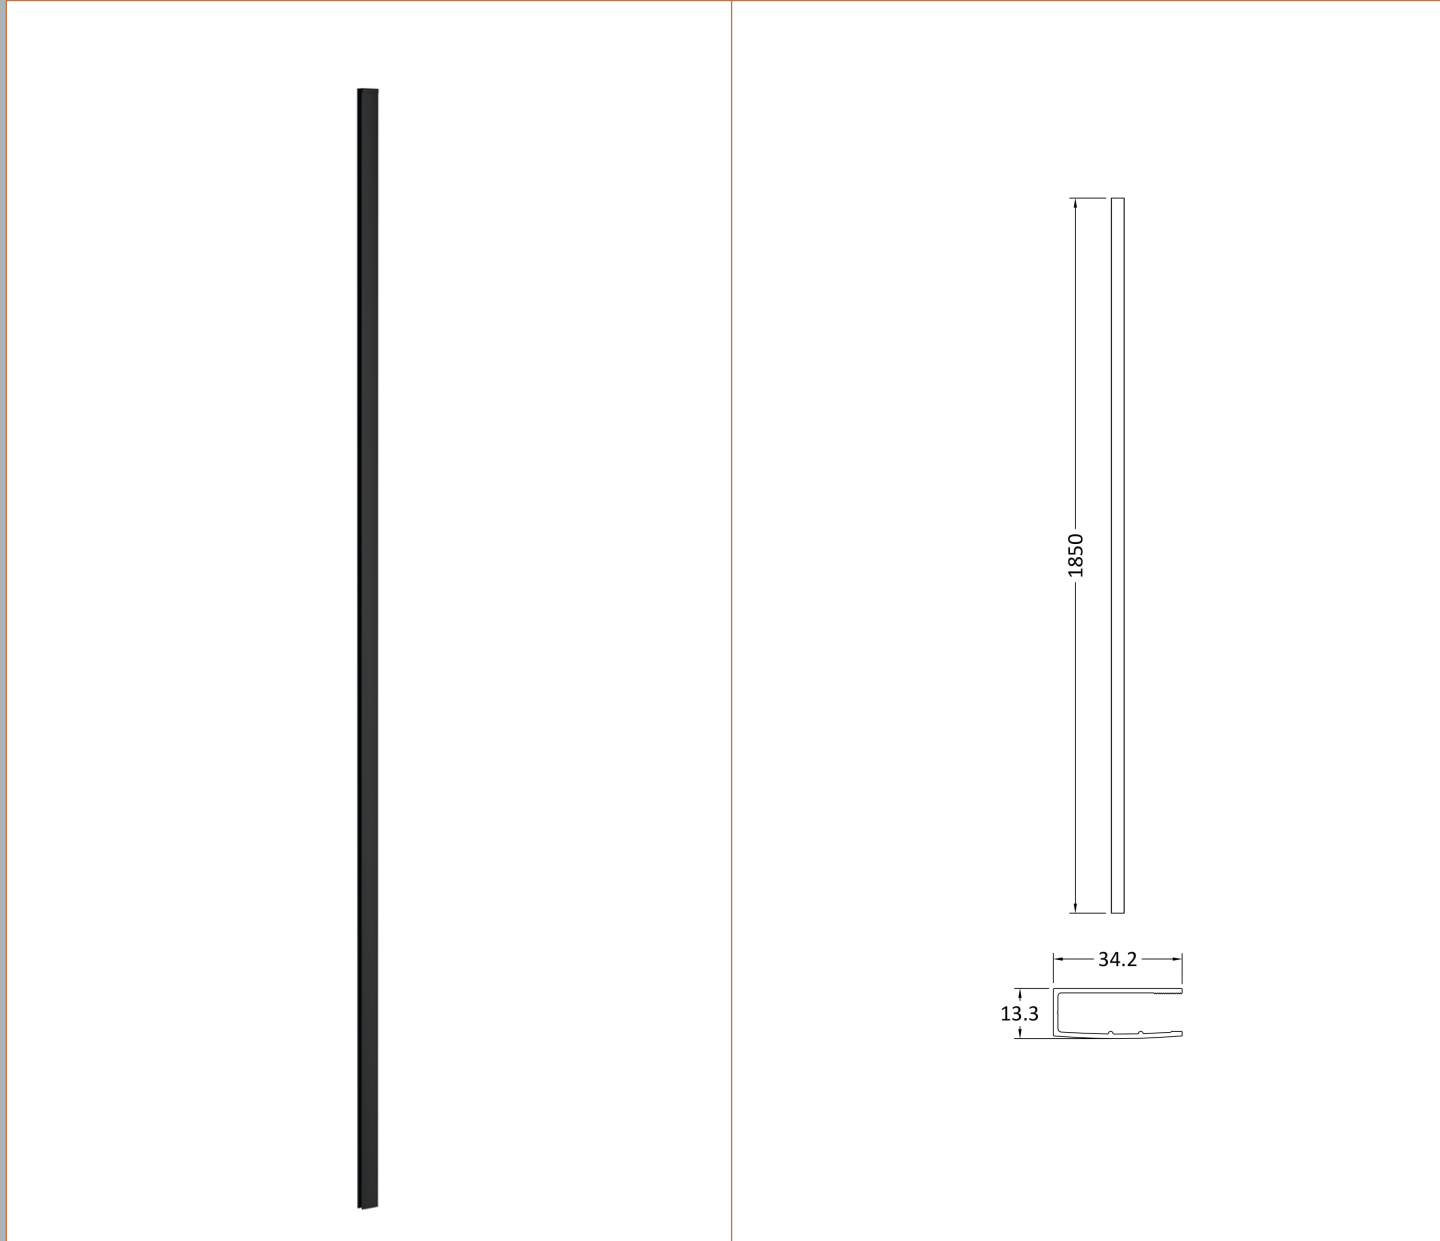

Sales Code: WRSCBP090

Description: Wetroom Screen 900X1850x8mm Black

Packaging Details

Barcode: 5056211897484

Sales Code: WRSC090

Description: Wetroom Screen 900 X 1850 X 8mm

Product Dimensions

Height (mm):	1850
Width (mm):	900
Depth (mm):	14
Nett Weight (kg):	37.5

Packaging Dimensions

Height (mm):	65
Width (mm):	950
Length (mm):	1920
Gross Weight (kg):	38.2

Packaging Data

Box Colour:	Brown Cardboard Box - Printed
Box Qty:	1
Label Size:	100 x 50
Label Colour:	Not Applicable
Label Qty:	0

Outer Box Dimensions (If Applicable)

Height (mm):	
Width (mm):	
Depth (mm):	
Length (mm):	
Gross Weight (kg):	
Barcode:	5055275819036

Product Details

Country of Origin:	China
Fitting Instruction:	No
CE & UKCA:	Yes
Profile Material:	Aluminium
Profile Finish:	Polished Chrome
Adjustments (mm):	875mm - 893mm
Entry Width (mm):	N/A
Swing In Dim (mm):	N/A
Swing Out Dim (mm):	N/A
Radius (mm):	Not Applicable
Glass Thickness (mm):	8
Easy Fit:	No
Easy Clean:	No
Handle Style:	Not Applicable
Handle Material:	Not Applicable
Enclosure Design:	Frameless
Wheel Type:	Not Applicable
Support Bar Included:	Support Bar Included
Extras:	None

Sales Code: WRSF009

Description: 1850 Wetroom Wall Channel Black

Product Dimensions

Height (mm):	1850
Width (mm):	
Depth (mm):	
Nett Weight (kg):	0.6

Packaging Dimensions

Height (mm):	60
Width (mm):	185
Length (mm):	1860
Gross Weight (kg):	0.6