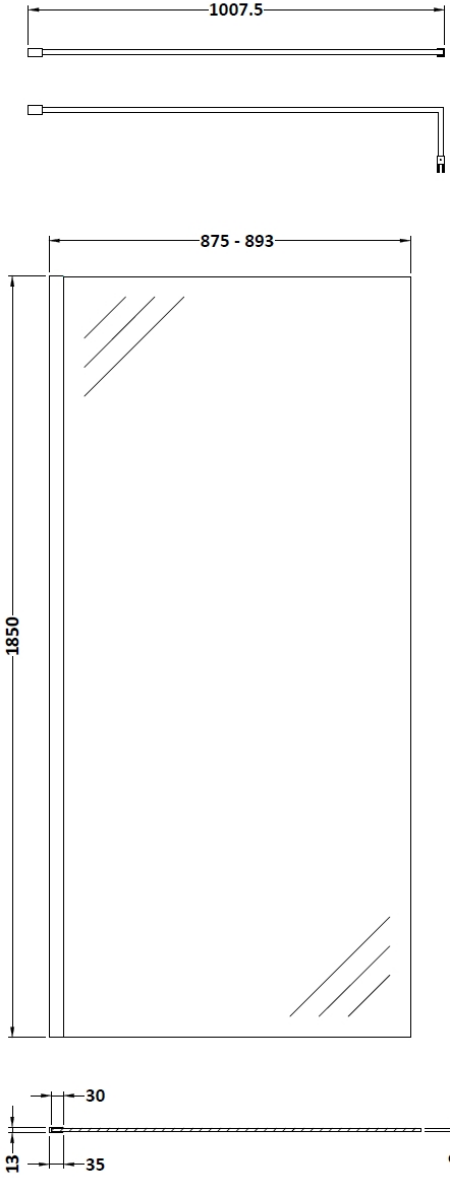

Sales Code: WRSCBP090

Description: Wetroom Screen 900X1850x8mm Black

Packaging Details

Barcode: 5056211897484

Sales Code: WRSC090

Description: Wetroom Screen 900 X 1850 X 8mm

Product Dimensions

Height (mm):	1850
Width (mm):	900
Depth (mm):	14
Nett Weight (kg):	37.5

Packaging Dimensions

Height (mm):	65
Width (mm):	950
Length (mm):	1920
Gross Weight (kg):	38.2

Packaging Data

Box Colour:	Brown Cardboard Box - Printed
Box Qty:	1
Label Size:	100 x 50
Label Colour:	Not Applicable
Label Qty:	0

Outer Box Dimensions (If Applicable)

Height (mm):	
Width (mm):	
Depth (mm):	
Length (mm):	
Gross Weight (kg):	
Barcode:	5055275819036

Product Details

Country of Origin:	China
Fitting Instruction:	No
CE & UKCA:	Yes
Profile Material:	Aluminium
Profile Finish:	Polished Chrome
Adjustments (mm):	875mm - 893mm
Entry Width (mm):	N/A
Swing In Dim (mm):	N/A
Swing Out Dim (mm):	N/A
Radius (mm):	Not Applicable
Glass Thickness (mm):	8
Easy Fit:	No
Easy Clean:	No
Handle Style:	Not Applicable
Handle Material:	Not Applicable
Enclosure Design:	Frameless
Wheel Type:	Not Applicable
Support Bar Included:	Support Bar Included
Extras:	None

Sales Code: WRSF009

Description: 1850 Wetroom Wall Channel Black

Product Dimensions

Height (mm):	1850
Width (mm):	
Depth (mm):	
Nett Weight (kg):	0.6

Packaging Dimensions

Height (mm):	60
Width (mm):	185
Length (mm):	1860
Gross Weight (kg):	0.6