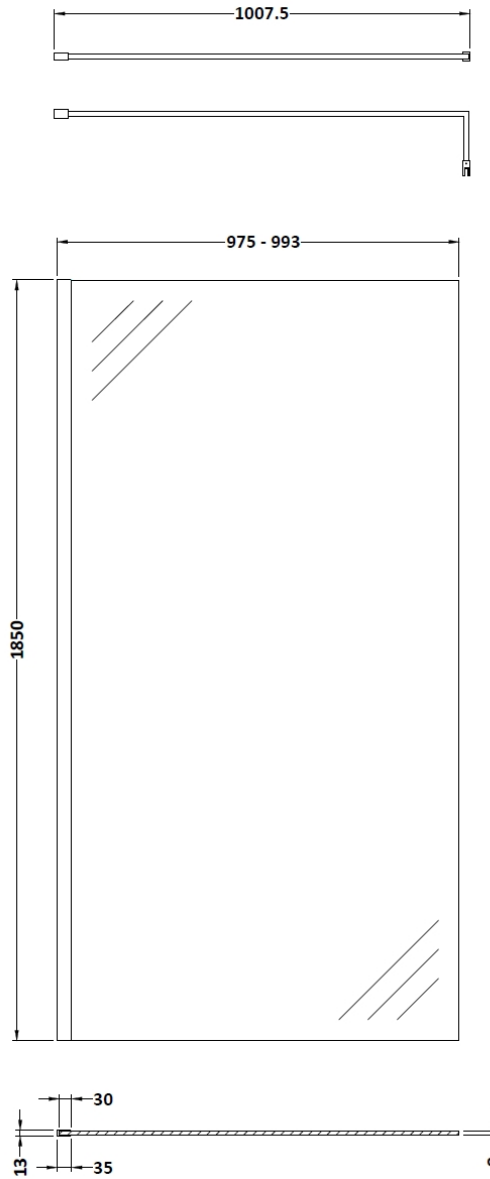

Sales Code: WRSCBP10

Description: Wetroom Screen 1000X1850x8mm Black

Packaging Details

Barcode: 5056211897491

Sales Code: WRSC10

Description: Wetroom Screen 1000 X 1850 X 8mm

Product Dimensions

Height (mm):	1850
Width (mm):	1000
Depth (mm):	14
Nett Weight (kg):	42.5

Packaging Dimensions

Height (mm):	65
Width (mm):	1045
Length (mm):	1920
Gross Weight (kg):	42.5

Packaging Data

Box Colour:	Brown Cardboard Box - Printed
Box Qty:	1
Label Size:	100 x 50
Label Colour:	Not Applicable
Label Qty:	0

Outer Box Dimensions (If Applicable)

Height (mm):	
Width (mm):	
Depth (mm):	
Length (mm):	
Gross Weight (kg):	
Barcode:	5055275819043

Product Details

Country of Origin:	China
Fitting Instruction:	No
CE & UKCA:	Yes
Profile Material:	Aluminium
Profile Finish:	Polished Chrome
Adjustments (mm):	975mm - 993mm
Entry Width (mm):	N/A
Swing In Dim (mm):	N/A
Swing Out Dim (mm):	N/A
Radius (mm):	Not Applicable
Glass Thickness (mm):	8
Easy Fit:	No
Easy Clean:	No
Handle Style:	Not Applicable
Handle Material:	Not Applicable
Enclosure Design:	Frameless
Wheel Type:	Not Applicable
Support Bar Included:	Support Bar Included
Extras:	None