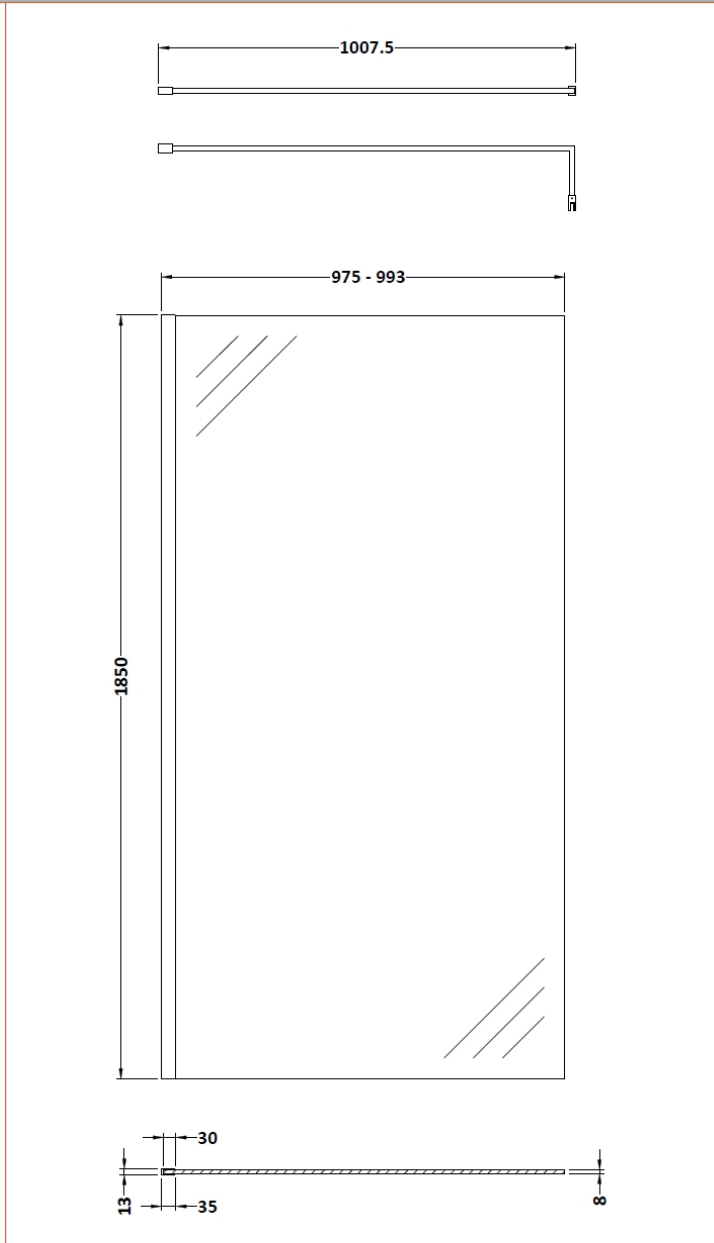

Sales Code: WRSCBP10

Description: Wetroom Screen 1000X1850x8mm Black

Packaging Details

Barcode: 5056211897491

Sales Code: WRSC10

Description: Wetroom Screen 1000 X 1850 X 8mm

Product Dimensions

Height (mm):	1850
Width (mm):	1000
Depth (mm):	14
Nett Weight (kg):	42.5

Packaging Dimensions

Height (mm):	65
Width (mm):	1045
Length (mm):	1920
Gross Weight (kg):	42.5

Packaging Data

Box Colour:	Brown Cardboard Box - Printed
Box Qty:	1
Label Size:	100 x 50
Label Colour:	Not Applicable
Label Qty:	0

Outer Box Dimensions (If Applicable)

Height (mm):	
Width (mm):	
Depth (mm):	
Length (mm):	
Gross Weight (kg):	
Barcode:	5055275819043

Product Details

Country of Origin:	China
Fitting Instruction:	No
CE & UKCA:	Yes
Profile Material:	Aluminium
Profile Finish:	Polished Chrome
Adjustments (mm):	975mm - 993mm
Entry Width (mm):	N/A
Swing In Dim (mm):	N/A
Swing Out Dim (mm):	N/A
Radius (mm):	Not Applicable
Glass Thickness (mm):	8
Easy Fit:	No
Easy Clean:	No
Handle Style:	Not Applicable
Handle Material:	Not Applicable
Enclosure Design:	Frameless
Wheel Type:	Not Applicable
Support Bar Included:	Support Bar Included
Extras:	None