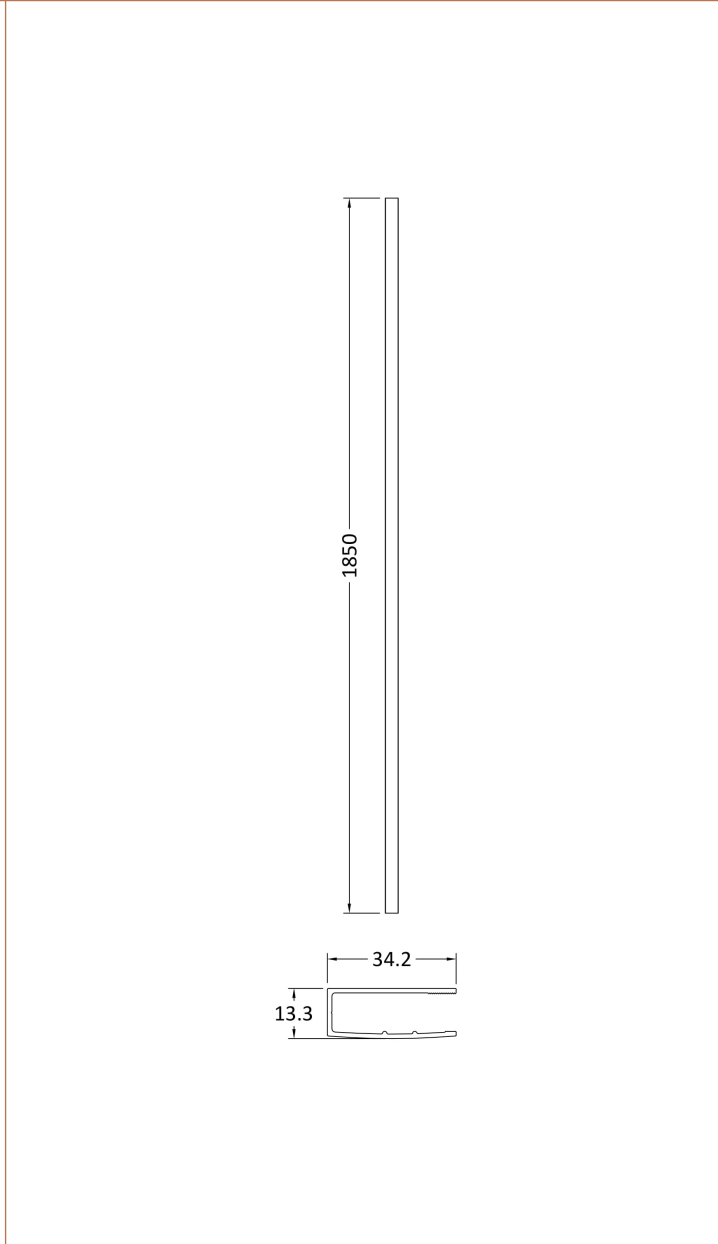

Packaging Dimensions

Height (mm):	65
Width (mm):	1045
Length (mm):	1920
Gross Weight (kg):	42.5

Packaging Data

Box Colour:	Brown Cardboard Box - Printed
Box Qty:	1
Label Size:	100 x 50
Label Colour:	Not Applicable
Label Qty:	0

Outer Box Dimensions (If Applicable)

Height (mm):	
Width (mm):	
Depth (mm):	
Length (mm):	
Gross Weight (kg):	
Barcode:	5055275819043

Product Details

Country of Origin:	China
Fitting Instruction:	No
CE & UKCA:	Yes
Profile Material:	Aluminium
Profile Finish:	Polished Chrome
Adjustments (mm):	975mm - 993mm
Entry Width (mm):	N/A
Swing In Dim (mm):	N/A
Swing Out Dim (mm):	N/A
Radius (mm):	Not Applicable
Glass Thickness (mm):	8
Easy Fit:	No
Easy Clean:	No
Handle Style:	Not Applicable
Handle Material:	Not Applicable
Enclosure Design:	Frameless
Wheel Type:	Not Applicable
Support Bar Included:	Support Bar Included
Extras:	None

Sales Code: WRSF009

Description: 1850 Wetroom Wall Channel Black

Product Dimensions	
Height (mm):	1850
Width (mm):	
Depth (mm):	
Nett Weight (kg):	0.6
Packaging Dimensions	
Height (mm):	60
Width (mm):	185
Length (mm):	1860
Gross Weight (kg):	0.6
Packaging Data	
Box Colour:	Brown Cardboard Box - Printed
Box Qty:	1
Label Size:	100 x 50
Label Colour:	White Label
Label Qty:	1
Outer Box Dimensions (If Applicable)	
Height (mm):	
Width (mm):	
Depth (mm):	
Length (mm):	
Gross Weight (kg):	
Barcode:	5056211897224
Product Details	
Country of Origin:	China
Fitting Instruction:	No
CE & UKCA:	N/A
Profile Material:	Aluminium
Profile Finish:	Matt Black
Adjustments (mm):	18mm
Entry Width (mm):	N/A
Swing In Dim (mm):	N/A
Swing Out Dim (mm):	N/A
Radius (mm):	Not Applicable
Glass Thickness (mm):	
Easy Fit:	Not Applicable
Easy Clean:	Not Applicable
Handle Style:	Not Applicable
Handle Material:	Not Applicable
Enclosure Design:	Not Applicable
Wheel Type:	Not Applicable
Support Bar Included:	Support Bar Not Included
Extras:	None