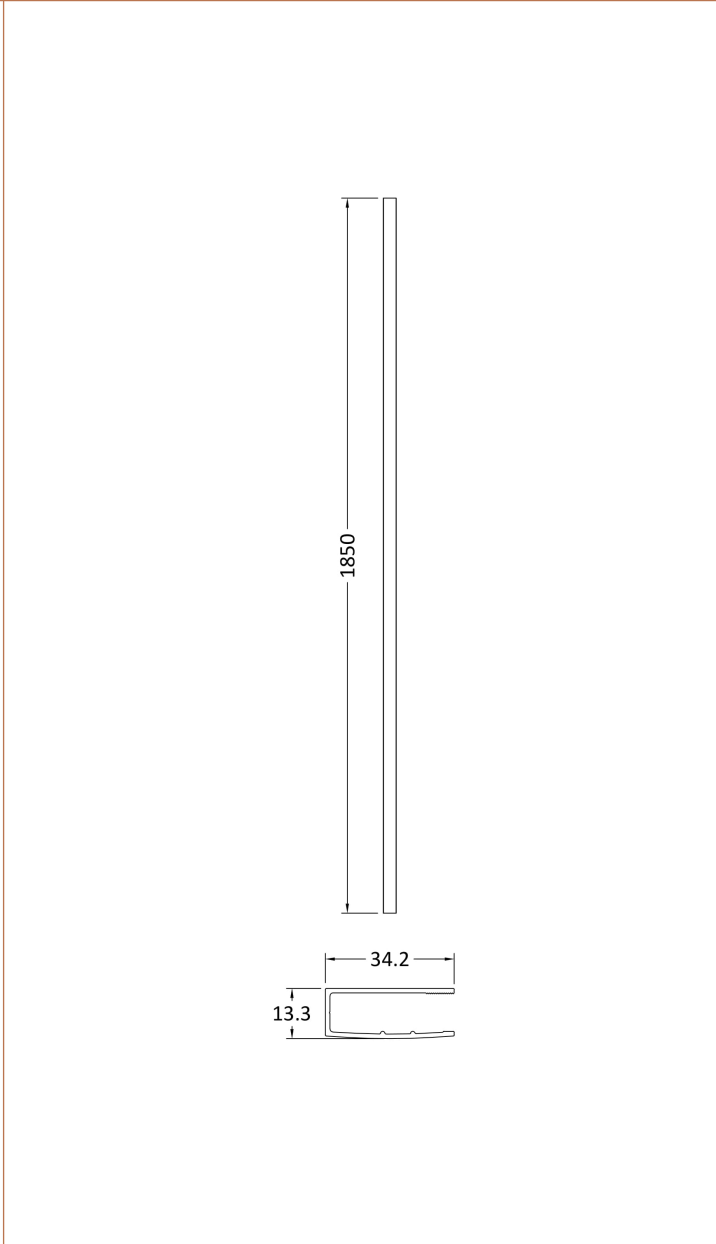

Sales Code: WRSCBP11

Description: Wetroom Screen 1100X1850x8mm Black

Packaging Details

Barcode: 5056211897507

Sales Code: WRSC11

Description: Wetroom Screen 1100 X 1850 X 8mm

Product Dimensions

Height (mm):	1850
Width (mm):	1100
Depth (mm):	14
Nett Weight (kg):	46

Packaging Dimensions

Height (mm):	65
Width (mm):	1150
Length (mm):	1920
Gross Weight (kg):	46

Packaging Data

Box Colour:	Brown Cardboard Box - Printed
Box Qty:	1
Label Size:	100 x 50
Label Colour:	Not Applicable
Label Qty:	0

Outer Box Dimensions (If Applicable)

Height (mm):	
Width (mm):	
Depth (mm):	
Length (mm):	
Gross Weight (kg):	
Barcode:	5055275831748

Product Details

Country of Origin:	China
Fitting Instruction:	No
CE & UKCA:	Yes
Profile Material:	Aluminium
Profile Finish:	Polished Chrome
Adjustments (mm):	1075mm-1093mm
Entry Width (mm):	N/A
Swing In Dim (mm):	N/A
Swing Out Dim (mm):	N/A
Radius (mm):	Not Applicable
Glass Thickness (mm):	8
Easy Fit:	No
Easy Clean:	No
Handle Style:	Not Applicable
Handle Material:	Not Applicable
Enclosure Design:	Frameless
Wheel Type:	Not Applicable
Support Bar Included:	Support Bar Included
Extras:	None

Sales Code: WRSF009

Description: 1850 Wetroom Wall Channel Black

Product Dimensions

Height (mm):	1850
Width (mm):	
Depth (mm):	
Nett Weight (kg):	0.6

Packaging Dimensions

Height (mm):	60
Width (mm):	185
Length (mm):	1860
Gross Weight (kg):	0.6