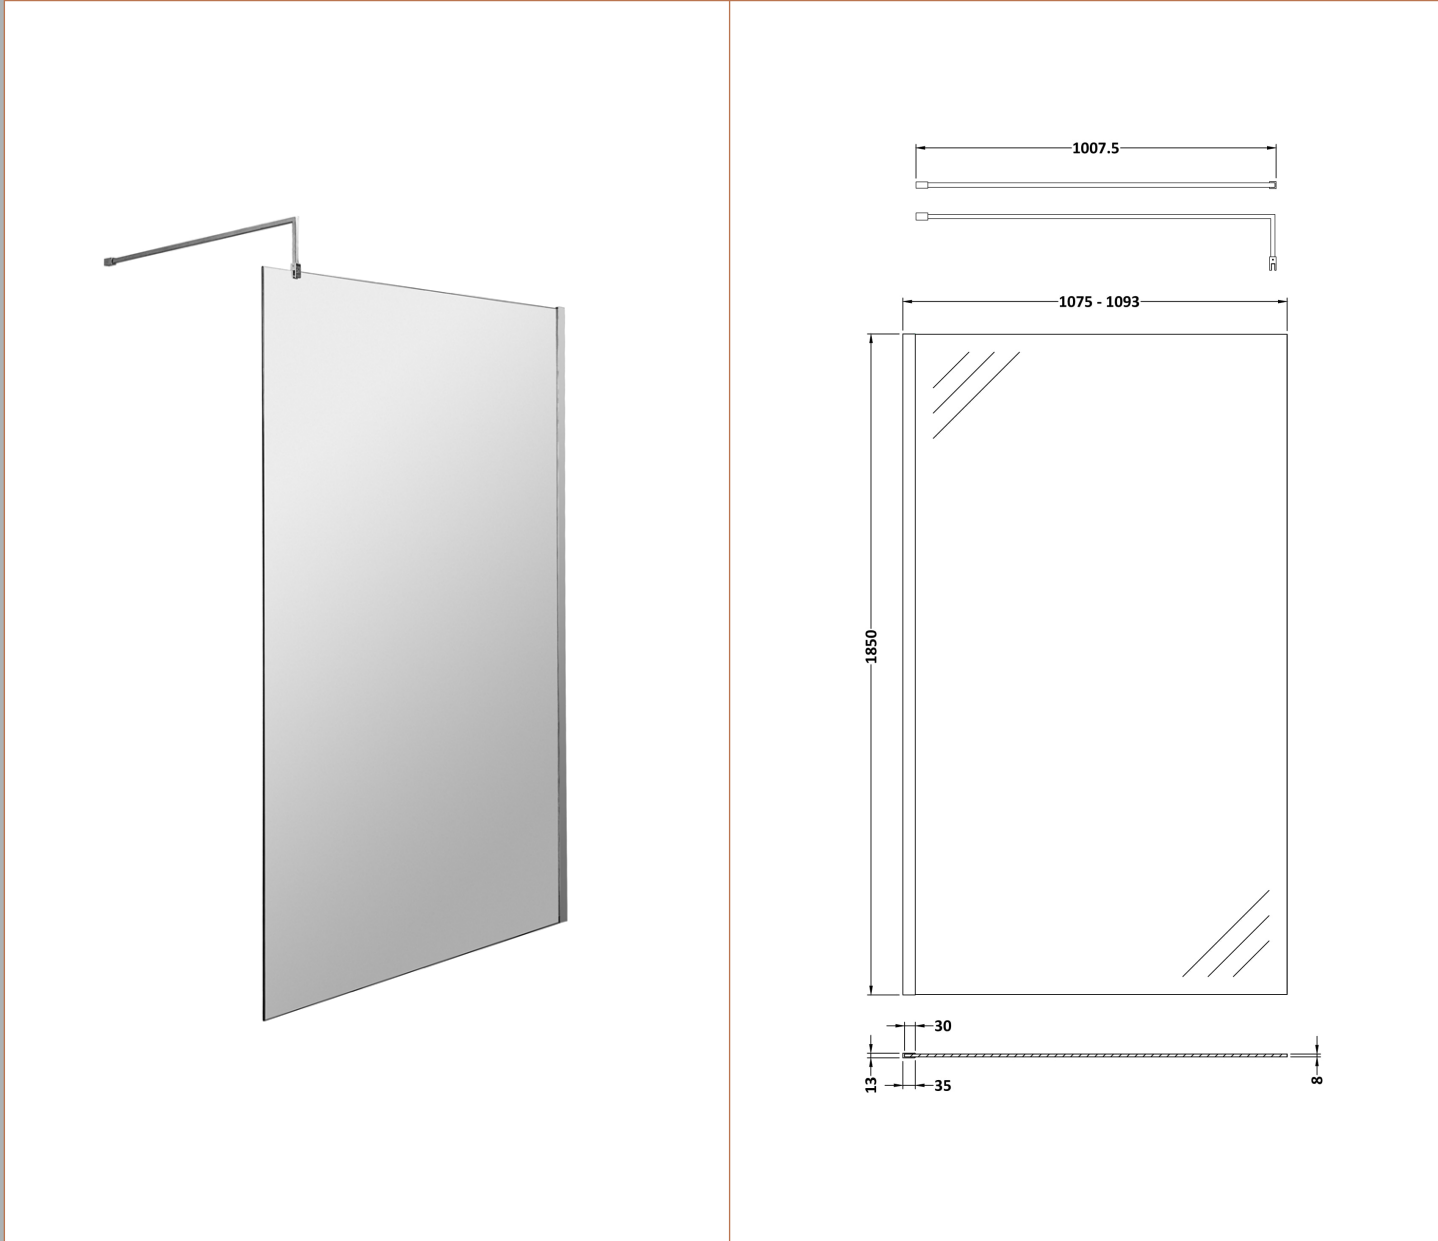

Sales Code: WRSCBP11

Description: Wetroom Screen 1100X1850x8mm Black

Packaging Details

Barcode: 5056211897507

Sales Code: WRSC11

Description: Wetroom Screen 1100 X 1850 X 8mm

Product Dimensions

Height (mm):	1850
Width (mm):	1100
Depth (mm):	14
Nett Weight (kg):	46

Packaging Dimensions

Height (mm):	65
Width (mm):	1150
Length (mm):	1920
Gross Weight (kg):	46

Packaging Data

Box Colour:	Brown Cardboard Box - Printed
Box Qty:	1
Label Size:	100 x 50
Label Colour:	Not Applicable
Label Qty:	0

Outer Box Dimensions (If Applicable)

Height (mm):	
Width (mm):	
Depth (mm):	
Length (mm):	
Gross Weight (kg):	
Barcode:	5055275831748

Product Details

Country of Origin:	China
Fitting Instruction:	No
CE & UKCA:	Yes
Profile Material:	Aluminium
Profile Finish:	Polished Chrome
Adjustments (mm):	1075mm-1093mm
Entry Width (mm):	N/A
Swing In Dim (mm):	N/A
Swing Out Dim (mm):	N/A
Radius (mm):	Not Applicable
Glass Thickness (mm):	8
Easy Fit:	No
Easy Clean:	No
Handle Style:	Not Applicable
Handle Material:	Not Applicable
Enclosure Design:	Frameless
Wheel Type:	Not Applicable
Support Bar Included:	Support Bar Included
Extras:	None

Sales Code: WRSF009

Description: 1850 Wetroom Wall Channel Black

Product Dimensions

Height (mm):	1850
Width (mm):	
Depth (mm):	
Nett Weight (kg):	0.6

Packaging Dimensions

Height (mm):	60
Width (mm):	185
Length (mm):	1860
Gross Weight (kg):	0.6