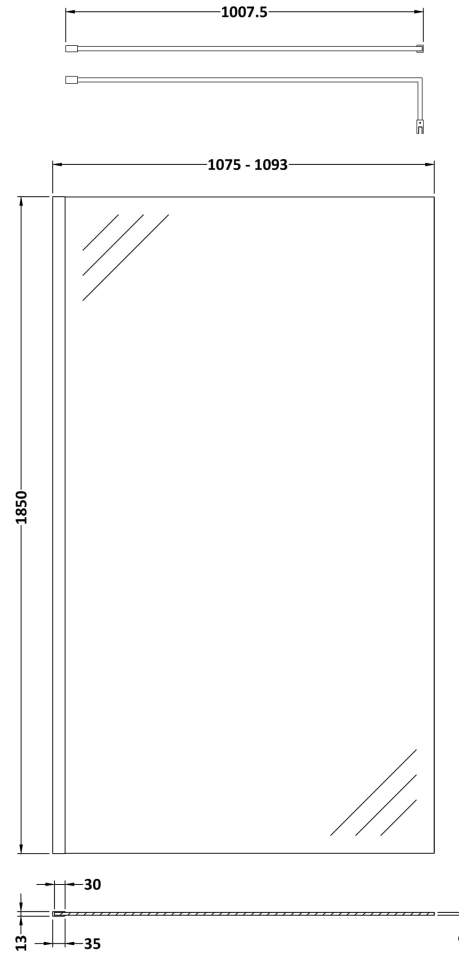

Sales Code: WRSCBP11

Description: Wetroom Screen 1100X1850x8mm Black

Packaging Details

Barcode: 5056211897507

Sales Code: WRSC11

Description: Wetroom Screen 1100 X 1850 X 8mm

Product Dimensions

Height (mm):	1850
Width (mm):	1100
Depth (mm):	14
Nett Weight (kg):	46

Packaging Dimensions

Height (mm):	65
Width (mm):	1150
Length (mm):	1920
Gross Weight (kg):	46

Packaging Data

Box Colour:	Brown Cardboard Box - Printed
Box Qty:	1
Label Size:	100 x 50
Label Colour:	Not Applicable
Label Qty:	0

Outer Box Dimensions (If Applicable)

Height (mm):	
Width (mm):	
Depth (mm):	
Length (mm):	
Gross Weight (kg):	
Barcode:	5055275831748

Product Details

Country of Origin:	China
Fitting Instruction:	No
CE & UKCA:	Yes
Profile Material:	Aluminium
Profile Finish:	Polished Chrome
Adjustments (mm):	1075mm-1093mm
Entry Width (mm):	N/A
Swing In Dim (mm):	N/A
Swing Out Dim (mm):	N/A
Radius (mm):	Not Applicable
Glass Thickness (mm):	8
Easy Fit:	No
Easy Clean:	No
Handle Style:	Not Applicable
Handle Material:	Not Applicable
Enclosure Design:	Frameless
Wheel Type:	Not Applicable
Support Bar Included:	Support Bar Included
Extras:	None

Sales Code: WRSF009

Description: 1850 Wetroom Wall Channel Black

Product Dimensions

Height (mm):	1850
Width (mm):	
Depth (mm):	
Nett Weight (kg):	0.6

Packaging Dimensions

Height (mm):	60
Width (mm):	185
Length (mm):	1860
Gross Weight (kg):	0.6