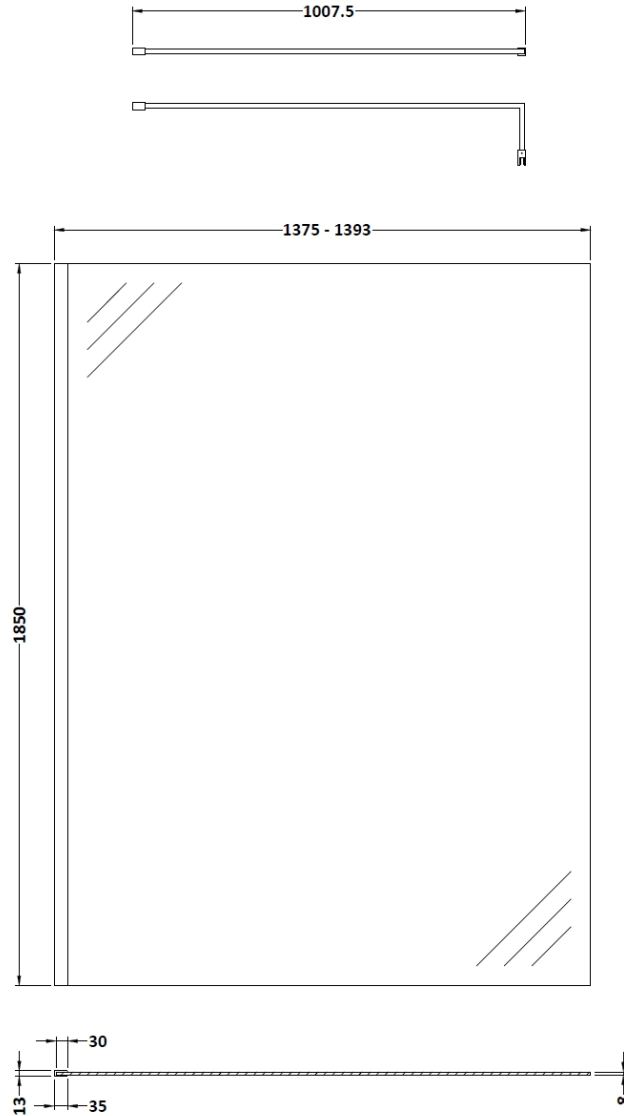

### Packaging Details

Barcode: 5056211897521

Sales Code: WRSC14

Description: Wetroom Screen 1400 X 1850 X 8mm

**Product Dimensions**

Height (mm):	1850
Width (mm):	1400
Depth (mm):	14
Nett Weight (kg):	59.5

**Packaging Dimensions**

Height (mm):	65
Width (mm):	1450
Length (mm):	1920
Gross Weight (kg):	59.5

**Packaging Data**

Box Colour:	Brown Cardboard Box - Printed
Box Qty:	1
Label Size:	100 x 50
Label Colour:	Not Applicable
Label Qty:	0

**Outer Box Dimensions (If Applicable)**

Height (mm):	
Width (mm):	
Depth (mm):	
Length (mm):	
Gross Weight (kg):	
Barcode:	5055275819067

**Product Details**

Country of Origin:	China
Fitting Instruction:	No
CE & UKCA:	Yes
Profile Material:	Aluminium
Profile Finish:	Polished Chrome
Adjustments (mm):	1375mm - 1393mm
Entry Width (mm):	N/A
Swing In Dim (mm):	N/A
Swing Out Dim (mm):	N/A
Radius (mm):	Not Applicable
Glass Thickness (mm):	8
Easy Fit:	No
Easy Clean:	No
Handle Style:	Not Applicable
Handle Material:	Not Applicable
Enclosure Design:	Frameless
Wheel Type:	Not Applicable
Support Bar Included:	Support Bar Included
Extras:	None

### Product Dimensions

Height (mm):	15
Width (mm):	150
Depth (mm):	1000
Nett Weight (kg):	0.67