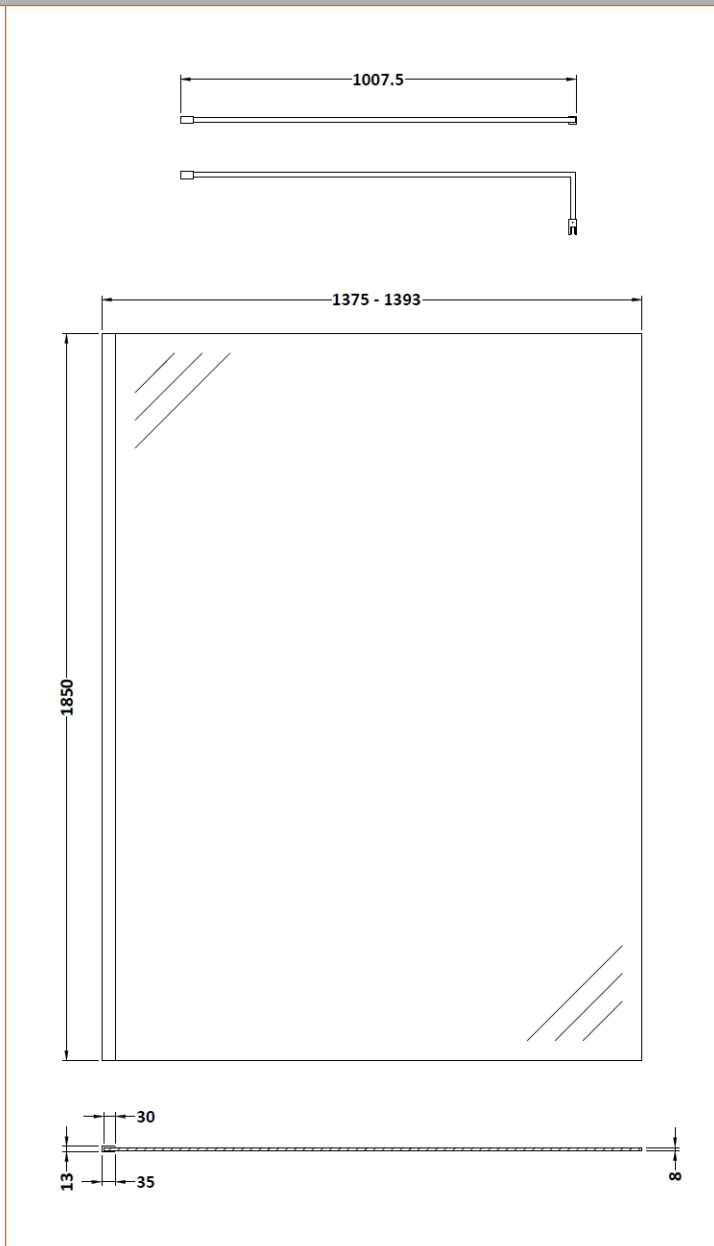

### Packaging Details

Barcode: 5056211897521

Sales Code: WRSC14

Description: Wetroom Screen 1400 X 1850 X 8mm

**Product Dimensions**

Height (mm):	1850
Width (mm):	1400
Depth (mm):	14
Nett Weight (kg):	59.5

**Packaging Dimensions**

Height (mm):	65
Width (mm):	1450
Length (mm):	1920
Gross Weight (kg):	59.5

**Packaging Data**

Box Colour:	Brown Cardboard Box - Printed
Box Qty:	1
Label Size:	100 x 50
Label Colour:	Not Applicable
Label Qty:	0

**Outer Box Dimensions (If Applicable)**

Height (mm):	
Width (mm):	
Depth (mm):	
Length (mm):	
Gross Weight (kg):	
Barcode:	5055275819067

**Product Details**

Country of Origin:	China
Fitting Instruction:	No
CE & UKCA:	Yes
Profile Material:	Aluminium
Profile Finish:	Polished Chrome
Adjustments (mm):	1375mm - 1393mm
Entry Width (mm):	N/A
Swing In Dim (mm):	N/A
Swing Out Dim (mm):	N/A
Radius (mm):	Not Applicable
Glass Thickness (mm):	8
Easy Fit:	No
Easy Clean:	No
Handle Style:	Not Applicable
Handle Material:	Not Applicable
Enclosure Design:	Frameless
Wheel Type:	Not Applicable
Support Bar Included:	Support Bar Included
Extras:	None

### Product Dimensions

Height (mm):	15
Width (mm):	150
Depth (mm):	1000
Nett Weight (kg):	0.67