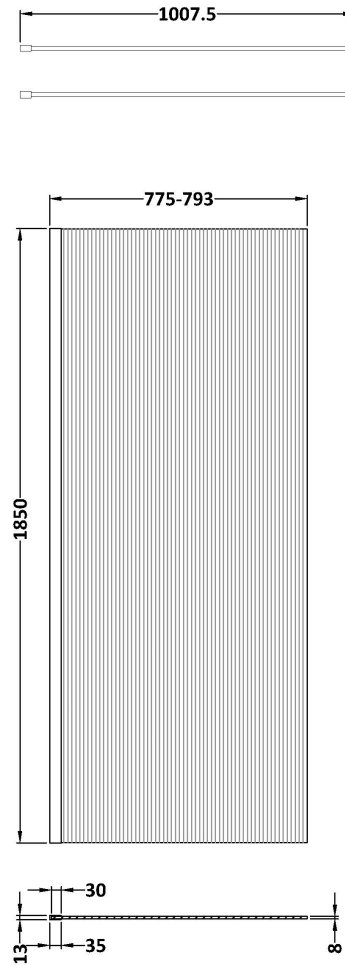

Sales Code: WRFL18580

Description: 800X1850 Fluted Wetroom Screen Inc' Bar

Product Dimensions

Height (mm):	1850
Width (mm):	800
Depth (mm):	14
Nett Weight (kg):	34

Packaging Dimensions

Height (mm):	65
Width (mm):	850
Length (mm):	1920
Gross Weight (kg):	34

Packaging Data

Box Colour:	Brown Cardboard Box - Printed
Box Qty:	1
Label Size:	100 x 50
Label Colour:	Not Applicable
Label Qty:	0

Outer Box Dimensions (If Applicable)

Height (mm):	
Width (mm):	
Depth (mm):	
Length (mm):	
Gross Weight (kg):	
Barcode:	5056462661209

Product Details

Country of Origin:	China
Fitting Instruction:	No
CE & UKCA:	Yes
Profile Material:	Aluminium
Profile Finish:	Polished Chrome
Adjustments (mm):	775mm - 793mm
Entry Width (mm):	N/A
Swing In Dim (mm):	N/A
Swing Out Dim (mm):	N/A
Radius (mm):	Not Applicable
Glass Thickness (mm):	8
Easy Fit:	No
Easy Clean:	No
Handle Style:	Not Applicable
Handle Material:	Not Applicable
Enclosure Design:	Fluted
Wheel Type:	Not Applicable
Support Bar Included:	Support Bar Included
Extras:	None