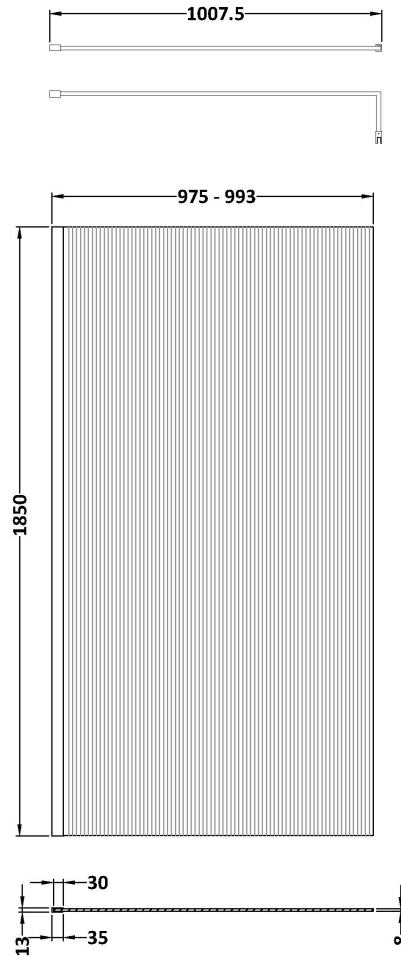

Sales Code: WRFL18510

Description: 1000X1850 Fluted Wetroom Screen Inc' Bar

Product Dimensions

Height (mm):	1850
Width (mm):	1000
Depth (mm):	14
Nett Weight (kg):	42.5

Packaging Dimensions

Height (mm):	65
Width (mm):	1045
Length (mm):	1920
Gross Weight (kg):	42.5

Packaging Data

Box Colour:	Brown Cardboard Box - Printed
Box Qty:	1
Label Size:	100 x 50
Label Colour:	Not Applicable
Label Qty:	0

Outer Box Dimensions (If Applicable)

Height (mm):	
Width (mm):	
Depth (mm):	
Length (mm):	
Gross Weight (kg):	
Barcode:	5056462661223

Product Details

Country of Origin:	China
Fitting Instruction:	No
CE & UKCA:	Yes
Profile Material:	Aluminium
Profile Finish:	Polished Chrome
Adjustments (mm):	975mm - 993mm
Entry Width (mm):	N/A
Swing In Dim (mm):	N/A
Swing Out Dim (mm):	N/A
Radius (mm):	Not Applicable
Glass Thickness (mm):	8
Easy Fit:	No
Easy Clean:	No
Handle Style:	Not Applicable
Handle Material:	Not Applicable
Enclosure Design:	Fluted
Wheel Type:	Not Applicable
Support Bar Included:	Support Bar Included
Extras:	None