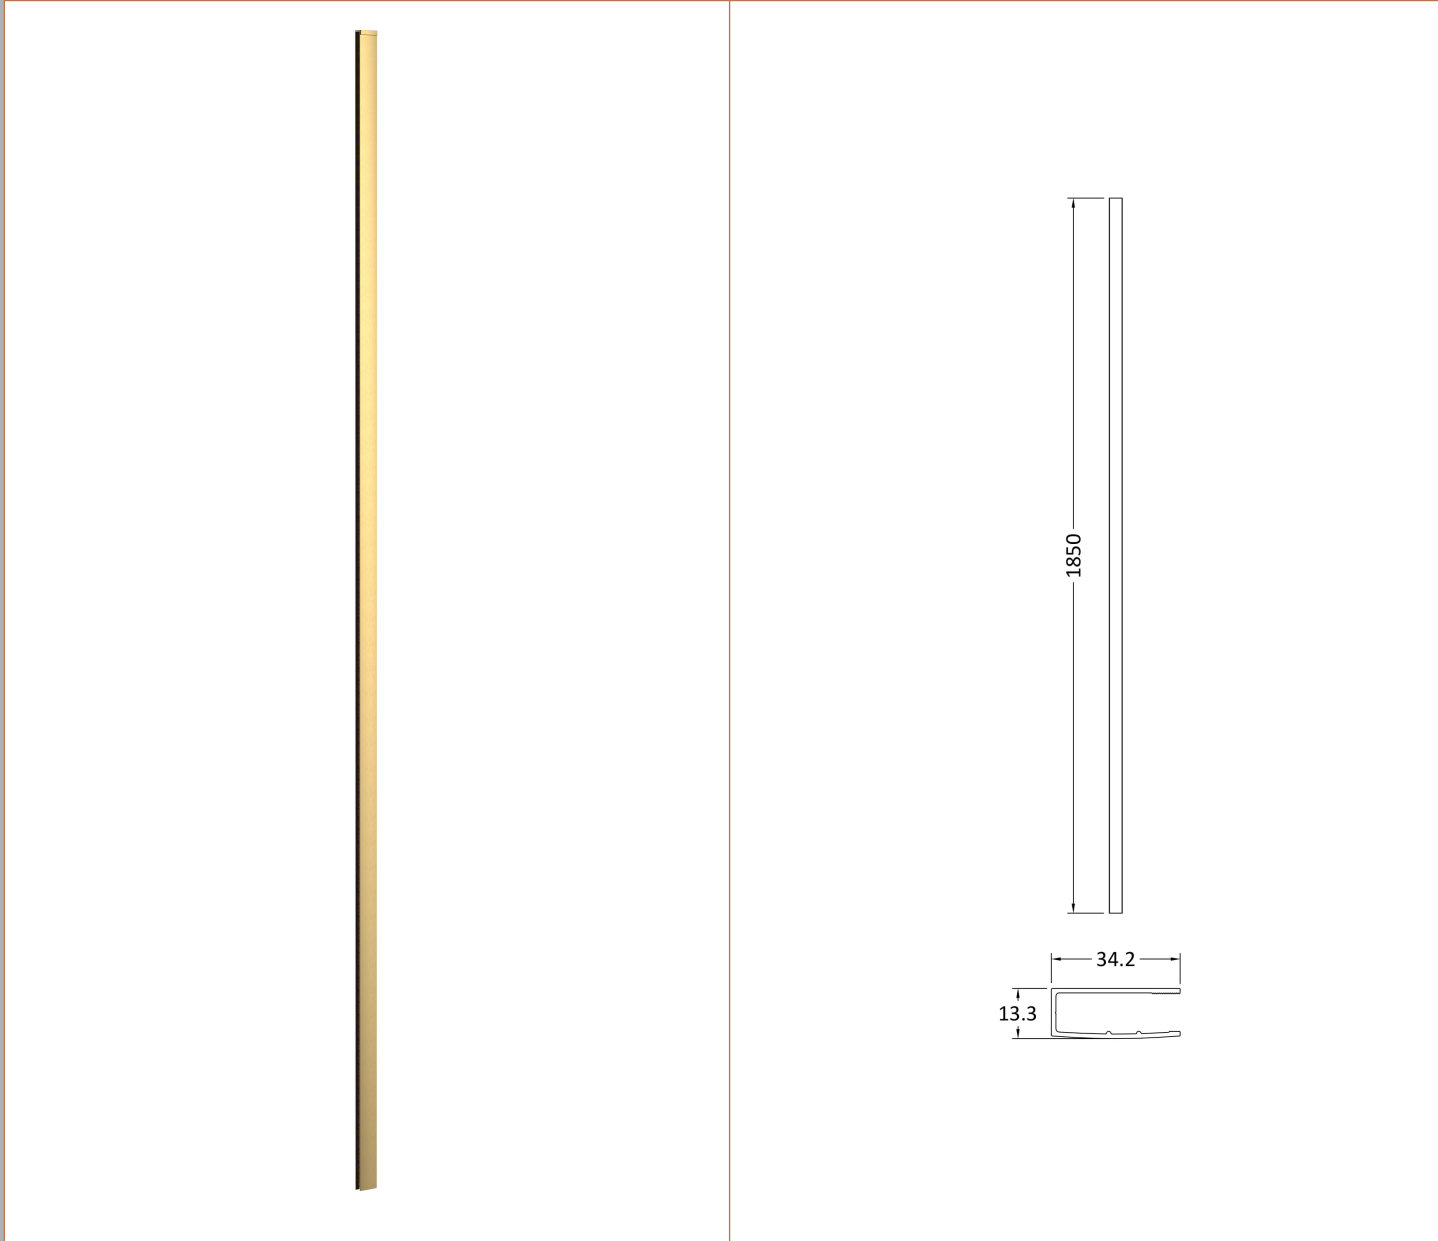

Sales Code: WRFL18590BB

Description: 900X1850 Fluted Wetroom Screen Inc' Bar

Packaging Details

Barcode: 5056462679679

Sales Code: WRFL18590

Description: 900X1850 Fluted Wetroom Screen Inc' Bar

Product Dimensions

Outer Box Dimensions (If Applicable)

| | |
|--------------------|---------------|
| Height (mm): | |
| Width (mm): | |
| Depth (mm): | |
| Length (mm): | |
| Gross Weight (kg): | |
| Barcode: | 5056462661216 |

Product Details

| | |
|-----------------------|----------------------|
| Country of Origin: | China |
| Fitting Instruction: | No |
| CE & UKCA: | Yes |
| Profile Material: | Aluminium |
| Profile Finish: | Polished Chrome |
| Adjustments (mm): | 875mm - 893mm |
| Entry Width (mm): | N/A |
| Swing In Dim (mm): | N/A |
| Swing Out Dim (mm): | N/A |
| Radius (mm): | Not Applicable |
| Glass Thickness (mm): | 8 |
| Easy Fit: | No |
| Easy Clean: | No |
| Handle Style: | Not Applicable |
| Handle Material: | Not Applicable |
| Enclosure Design: | Fluted |
| Wheel Type: | Not Applicable |
| Support Bar Included: | Support Bar Included |
| Extras: | None |

Sales Code: WRSF013

Description: 1850 Wetroom Wall Channel Brass

Product Dimensions

| | |
|-------------------|------|
| Height (mm): | 1850 |
| Width (mm): | |
| Depth (mm): | |
| Nett Weight (kg): | 0.6 |