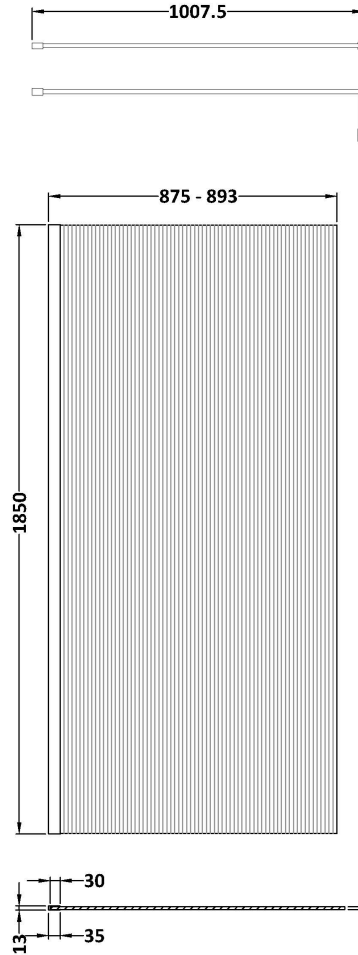

Sales Code: WRFL18590BB

Description: 900X1850 Fluted Wetroom Screen Inc' Bar

Packaging Details

Barcode: 5056462679679

Sales Code: WRFL18590

Description: 900X1850 Fluted Wetroom Screen Inc' Bar

Product Dimensions

| | |
|-------------------|------|
| Height (mm): | 1850 |
| Width (mm): | 900 |
| Depth (mm): | 14 |
| Nett Weight (kg): | 37.5 |

Packaging Dimensions

| | |
|--------------------|------|
| Height (mm): | 65 |
| Width (mm): | 950 |
| Length (mm): | 1920 |
| Gross Weight (kg): | 38.2 |

Outer Box Dimensions (If Applicable)

| | |
|--------------------|---------------|
| Height (mm): | |
| Width (mm): | |
| Depth (mm): | |
| Length (mm): | |
| Gross Weight (kg): | |
| Barcode: | 5056462661216 |

Outer Box Dimensions (If Applicable)

| | |
|--------------------|---------------|
| Height (mm): | |
| Width (mm): | |
| Depth (mm): | |
| Length (mm): | |
| Gross Weight (kg): | |
| Barcode: | 5056462611846 |