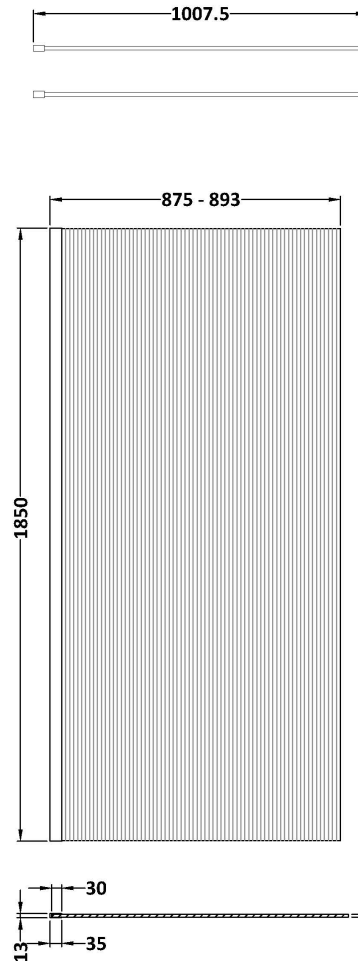

Sales Code: WRFL18590BB

Description: 900X1850 Fluted Wetroom Screen Inc' Bar

Packaging Details

Barcode: 5056462679679

Sales Code: WRFL18590

Description: 900X1850 Fluted Wetroom Screen Inc' Bar

Product Dimensions

| | |
|-------------------|------|
| Height (mm): | 1850 |
| Width (mm): | 900 |
| Depth (mm): | 14 |
| Nett Weight (kg): | 37.5 |

Packaging Dimensions

| | |
|--------------------|------|
| Height (mm): | 65 |
| Width (mm): | 950 |
| Length (mm): | 1920 |
| Gross Weight (kg): | 38.2 |

Outer Box Dimensions (If Applicable)

| | |
|--------------------|---------------|
| Height (mm): | |
| Width (mm): | |
| Depth (mm): | |
| Length (mm): | |
| Gross Weight (kg): | |
| Barcode: | 5056462661216 |

Outer Box Dimensions (If Applicable)

| | |
|--------------------|---------------|
| Height (mm): | |
| Width (mm): | |
| Depth (mm): | |
| Length (mm): | |
| Gross Weight (kg): | |
| Barcode: | 5056462611846 |